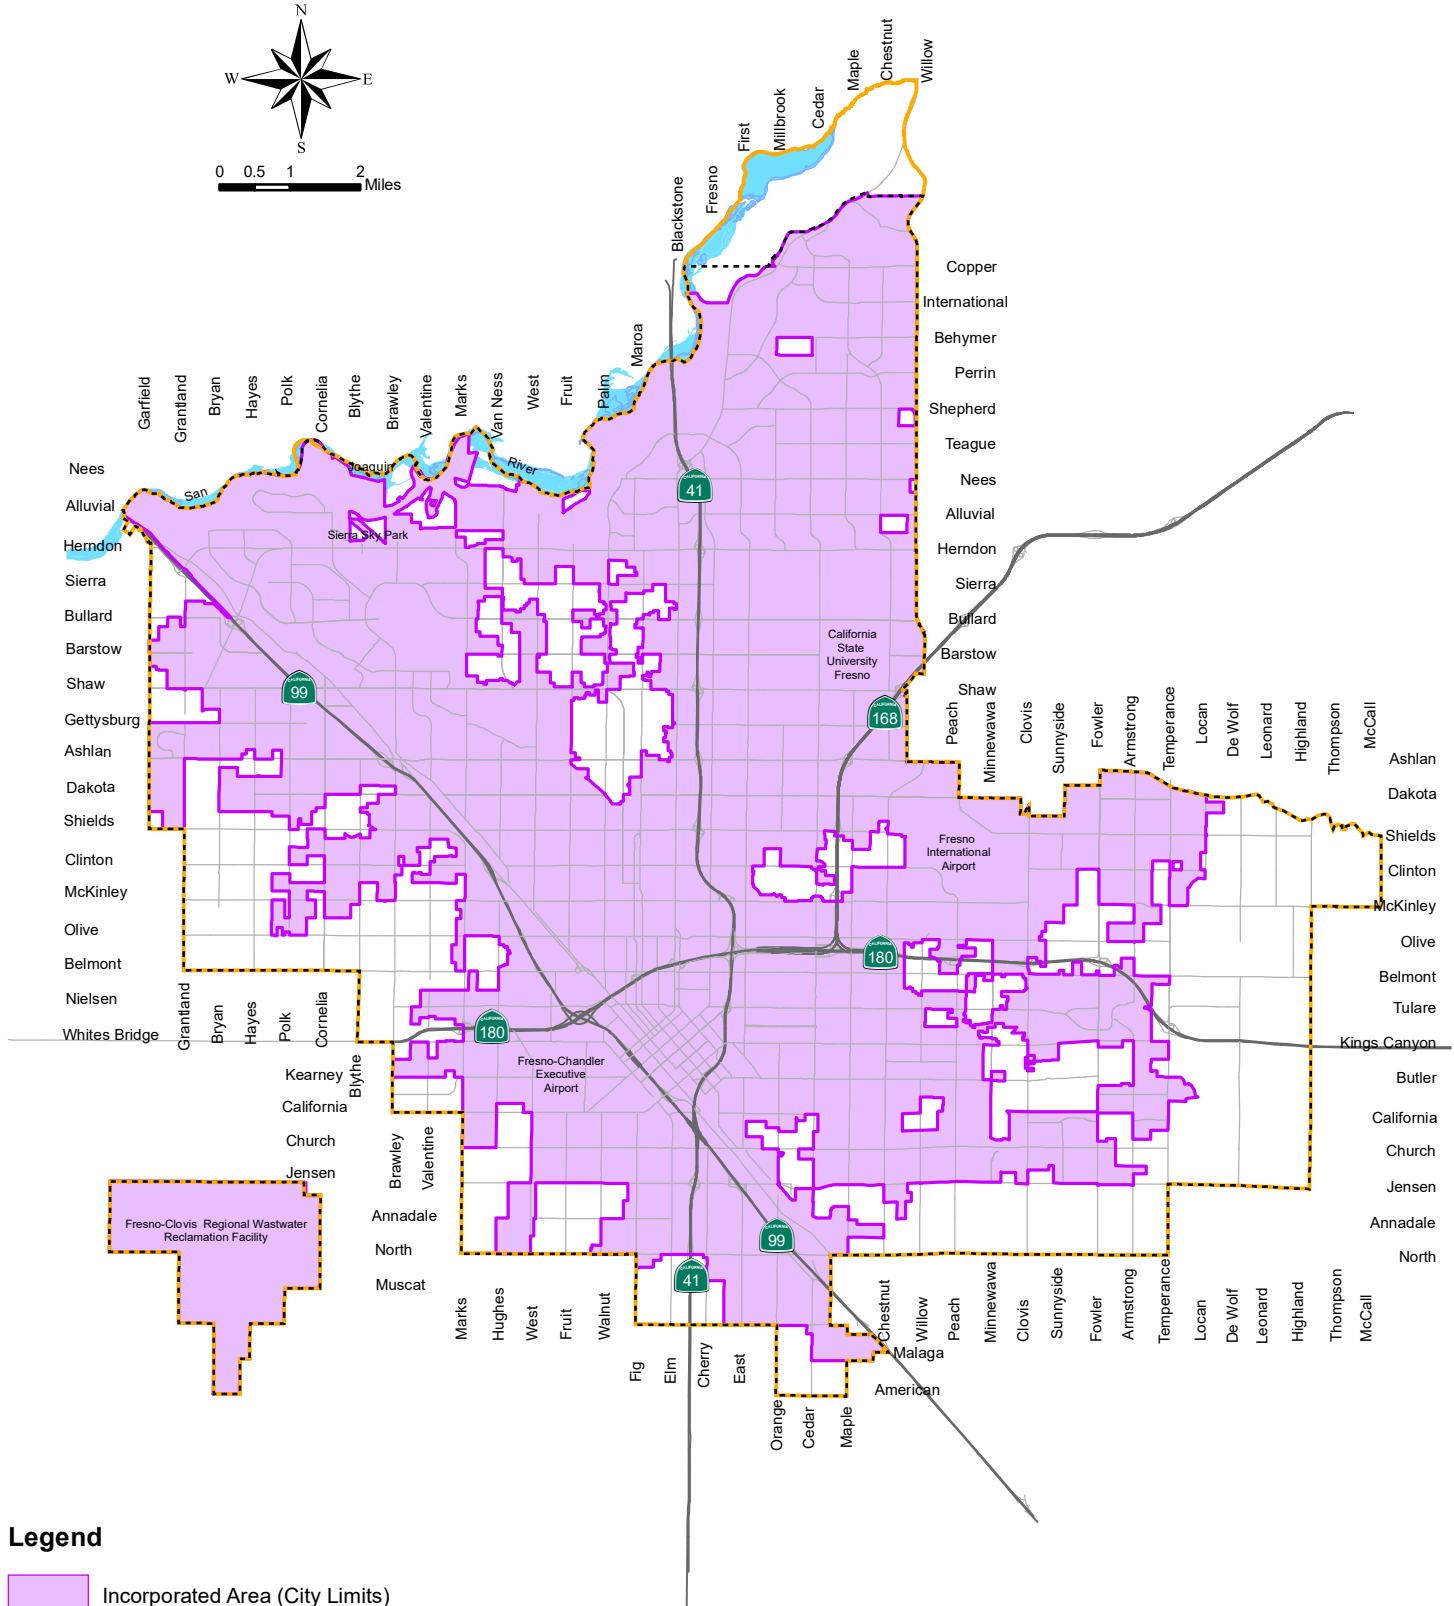

City of Fresno Incorporated Area

(117.18 Square Miles)
Updated: August 2023

Legend

- Incorporated Area (City Limits)
- Sphere of Influence
- Planning Area

Source: City of Fresno, Planning and Development Department.
Disclaimer: This map is believed to be an accurate representation of the City of Fresno GIS data, however we make no warranties either expressed or implied for correctness of this data.