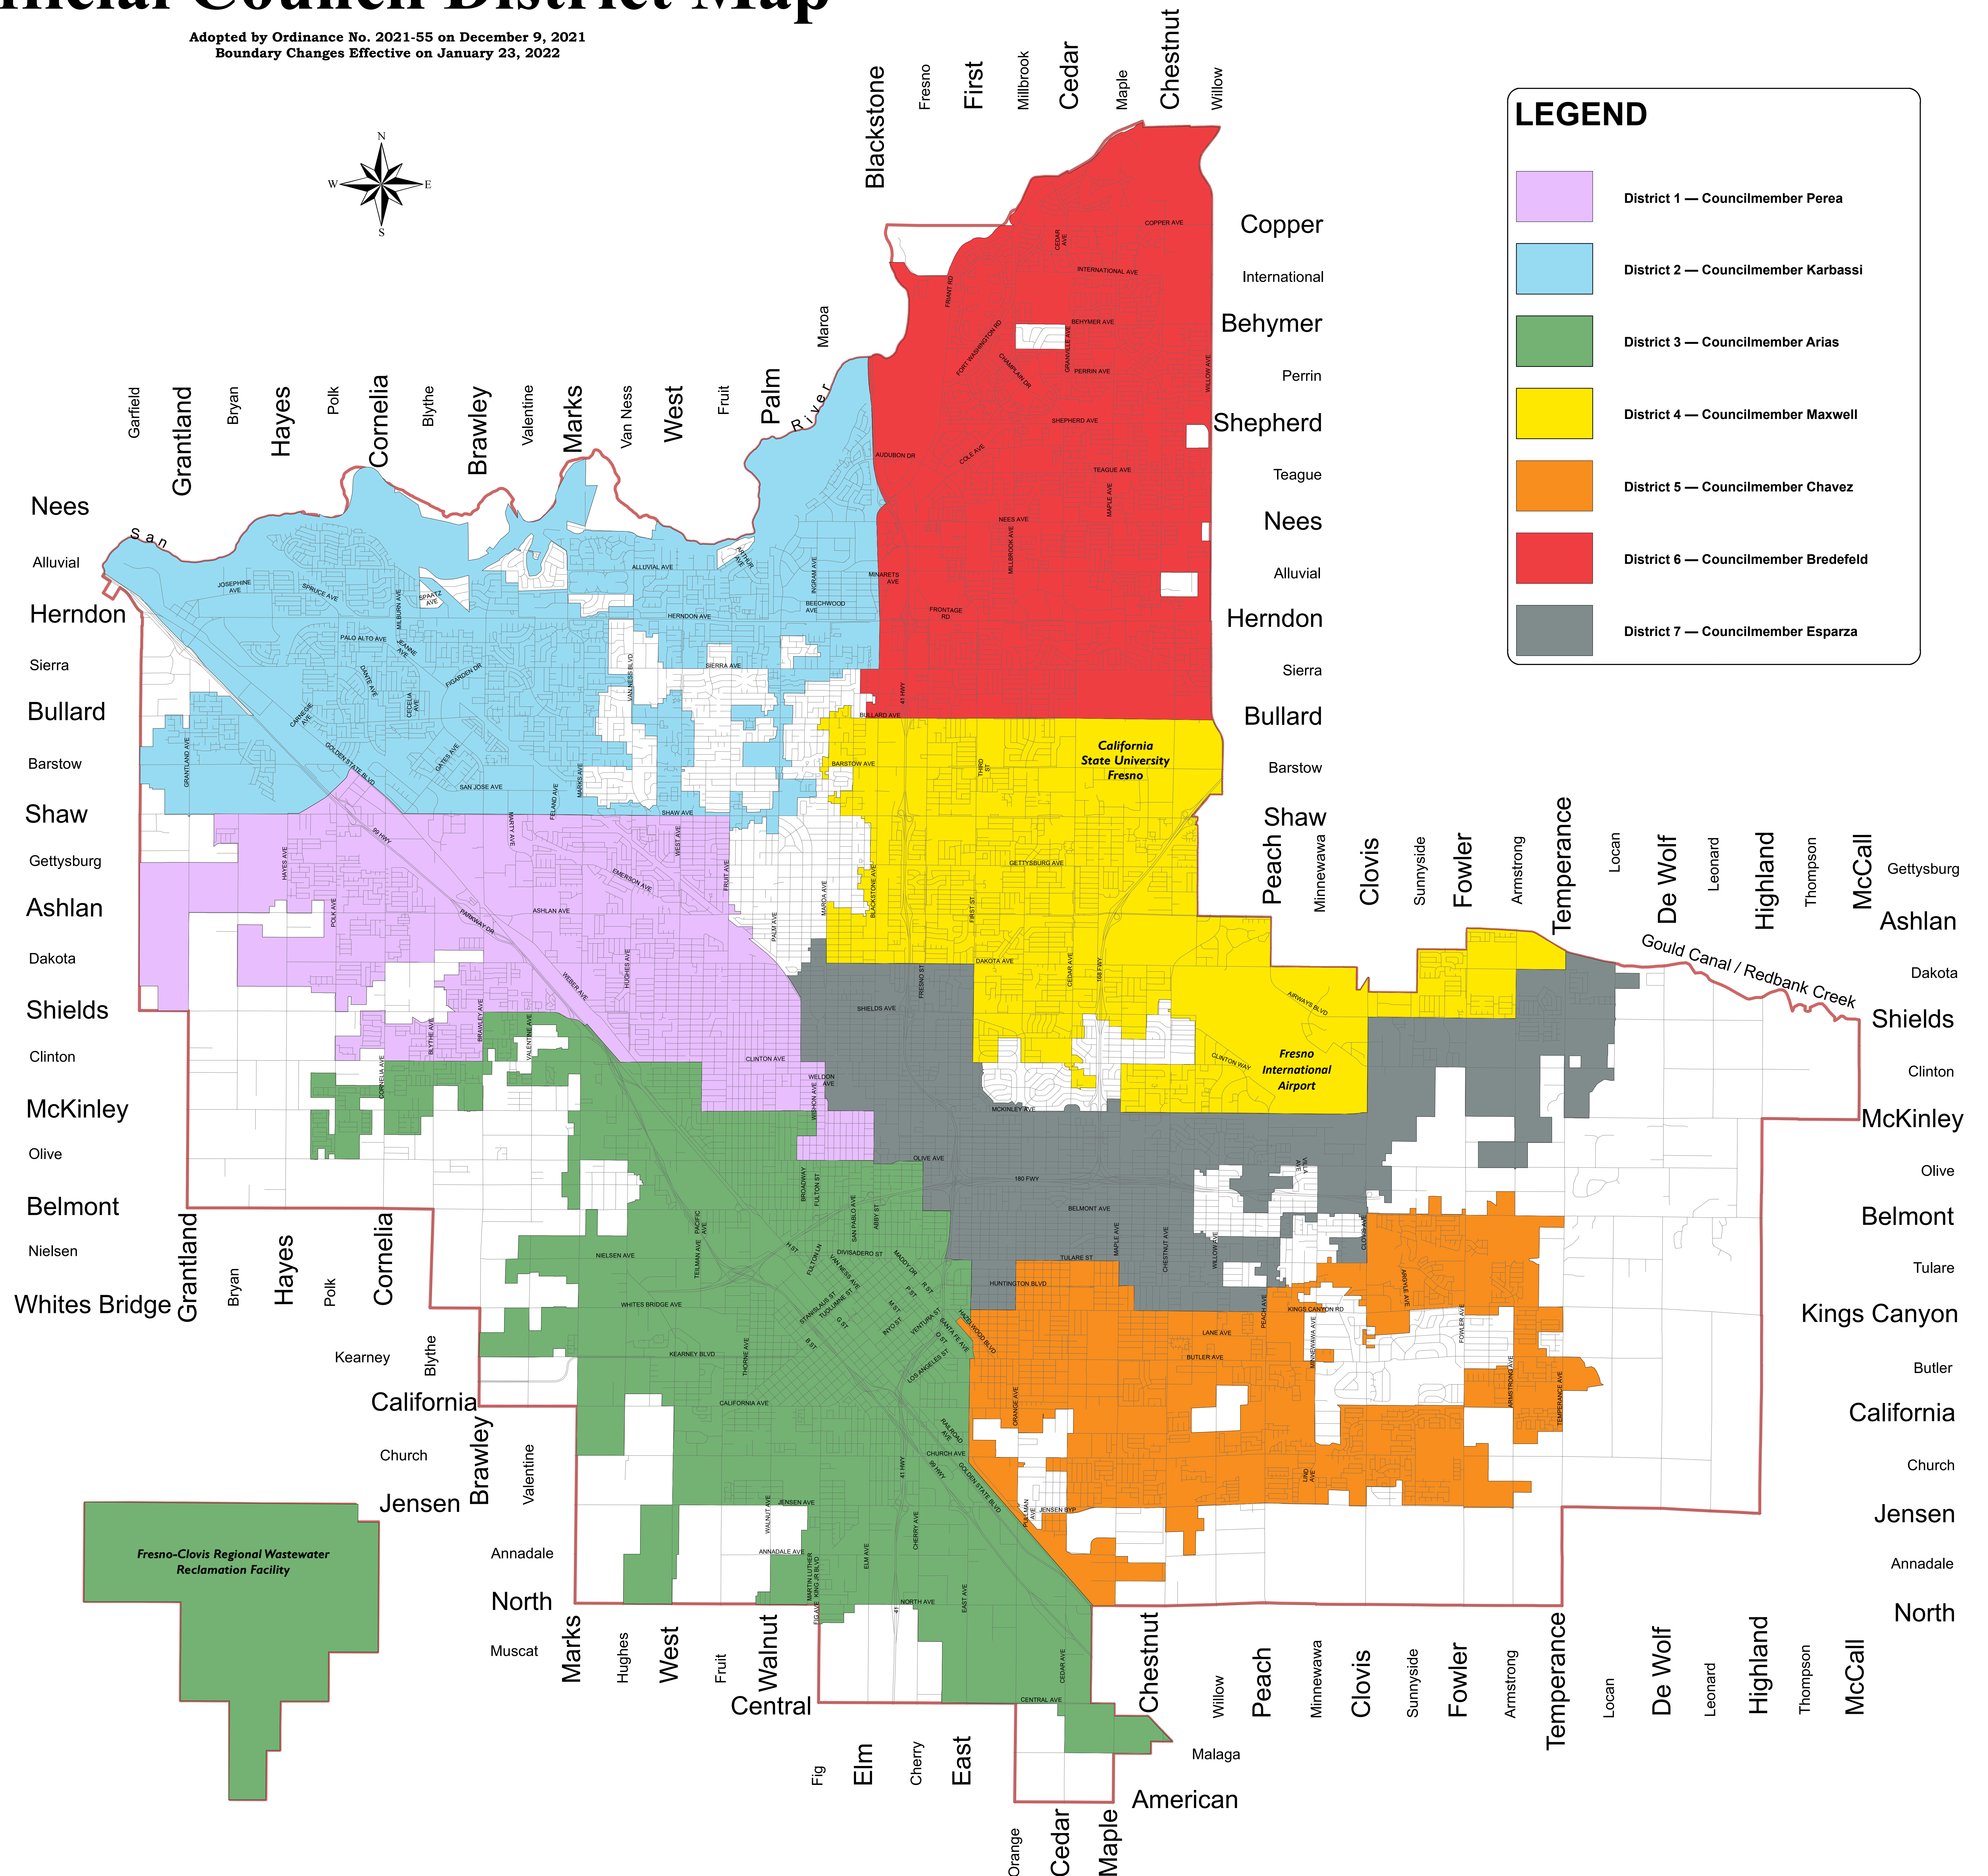

City of Fresno

Official Council District Map

Adopted by Ordinance No. 2021-55 on December 9, 2021
Boundary Changes Effective on January 23, 2022

Planning and Development Department

0 0.75 1.5 3 4.5 6 Miles