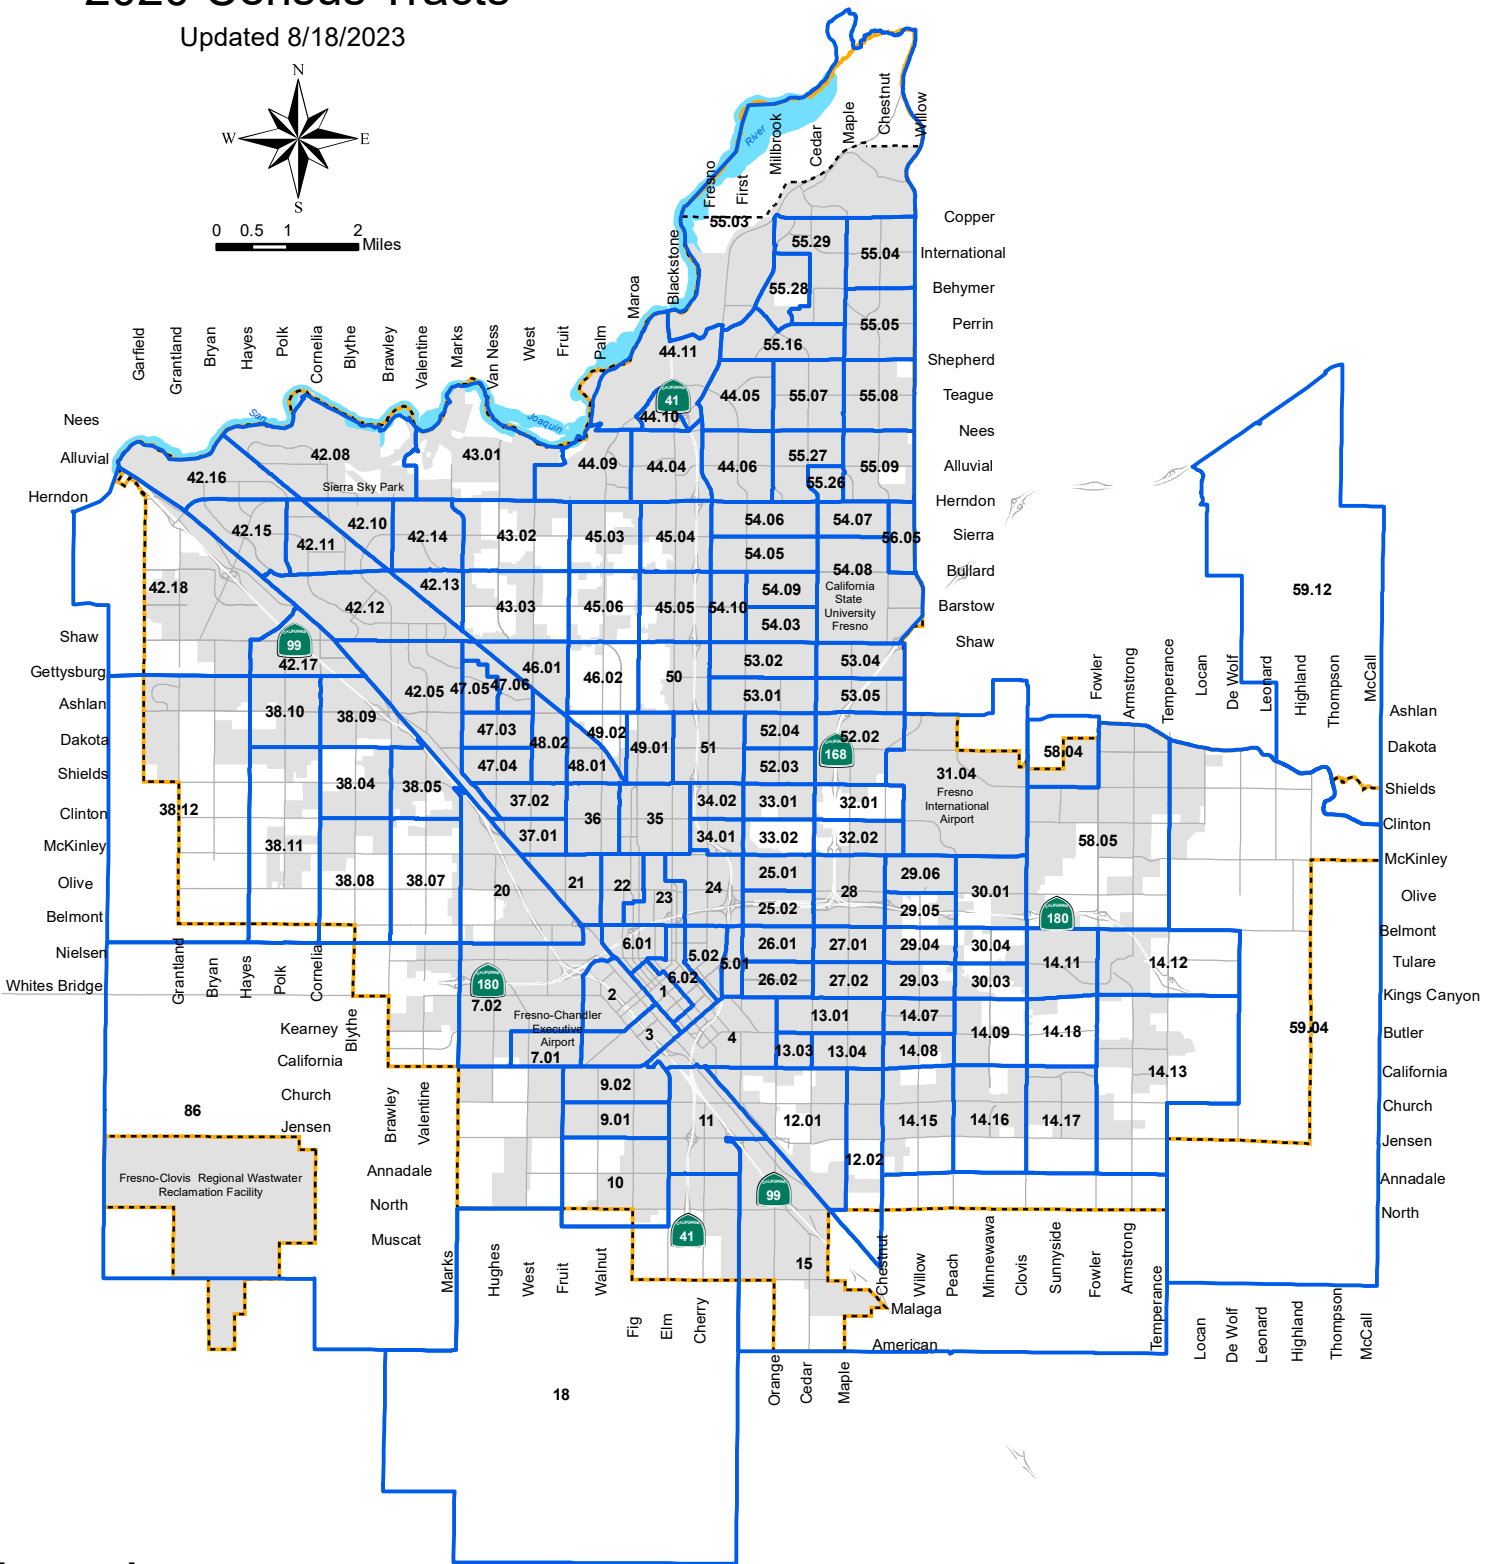

City of Fresno 2020 Census Tracts

Updated 8/18/2023

Legend

- Census 2020
- Planning Area
- Sphere of Influence
- City Limits

Source: U.S. Census Bureau 2020. <http://www.census.gov/>
 Additional information provided by the City of Fresno, Planning and Development Department.
 Disclaimer: This map is believed to be an accurate representation of the City of Fresno GIS data, however we make no warranties either expressed or implied for correctness of this data.