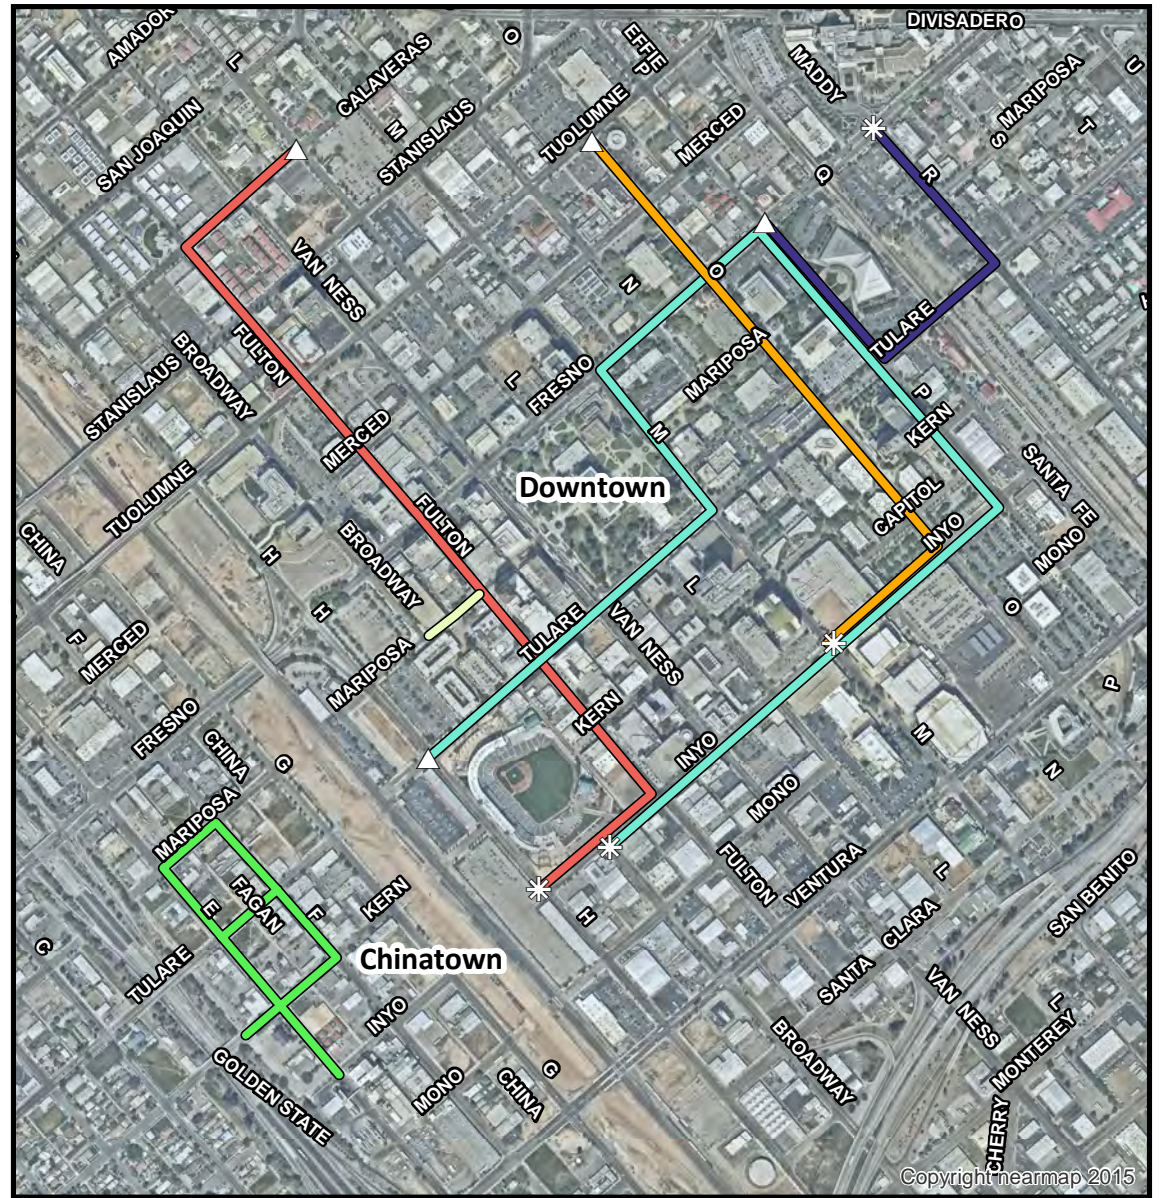

Tower District

Parade Routes

Tower District

-  Olive Route (0.41 mi)
-  Olive/Hedges Loop (1.31 mi)

Downtown and Chinatown

-  O Street Route (0.69 mi)
-  Chinatown Route (0.72 mi)
-  Fulton Route (1.03 mi)
-  Mariposa Route (0.08 mi)
-  City Hall Loop (0.52 mi)
-  Downtown Loop (1.67 mi)

Staging and Finish Areas

-  Staging Area
-  Finish Area

Downtown and Chinatown