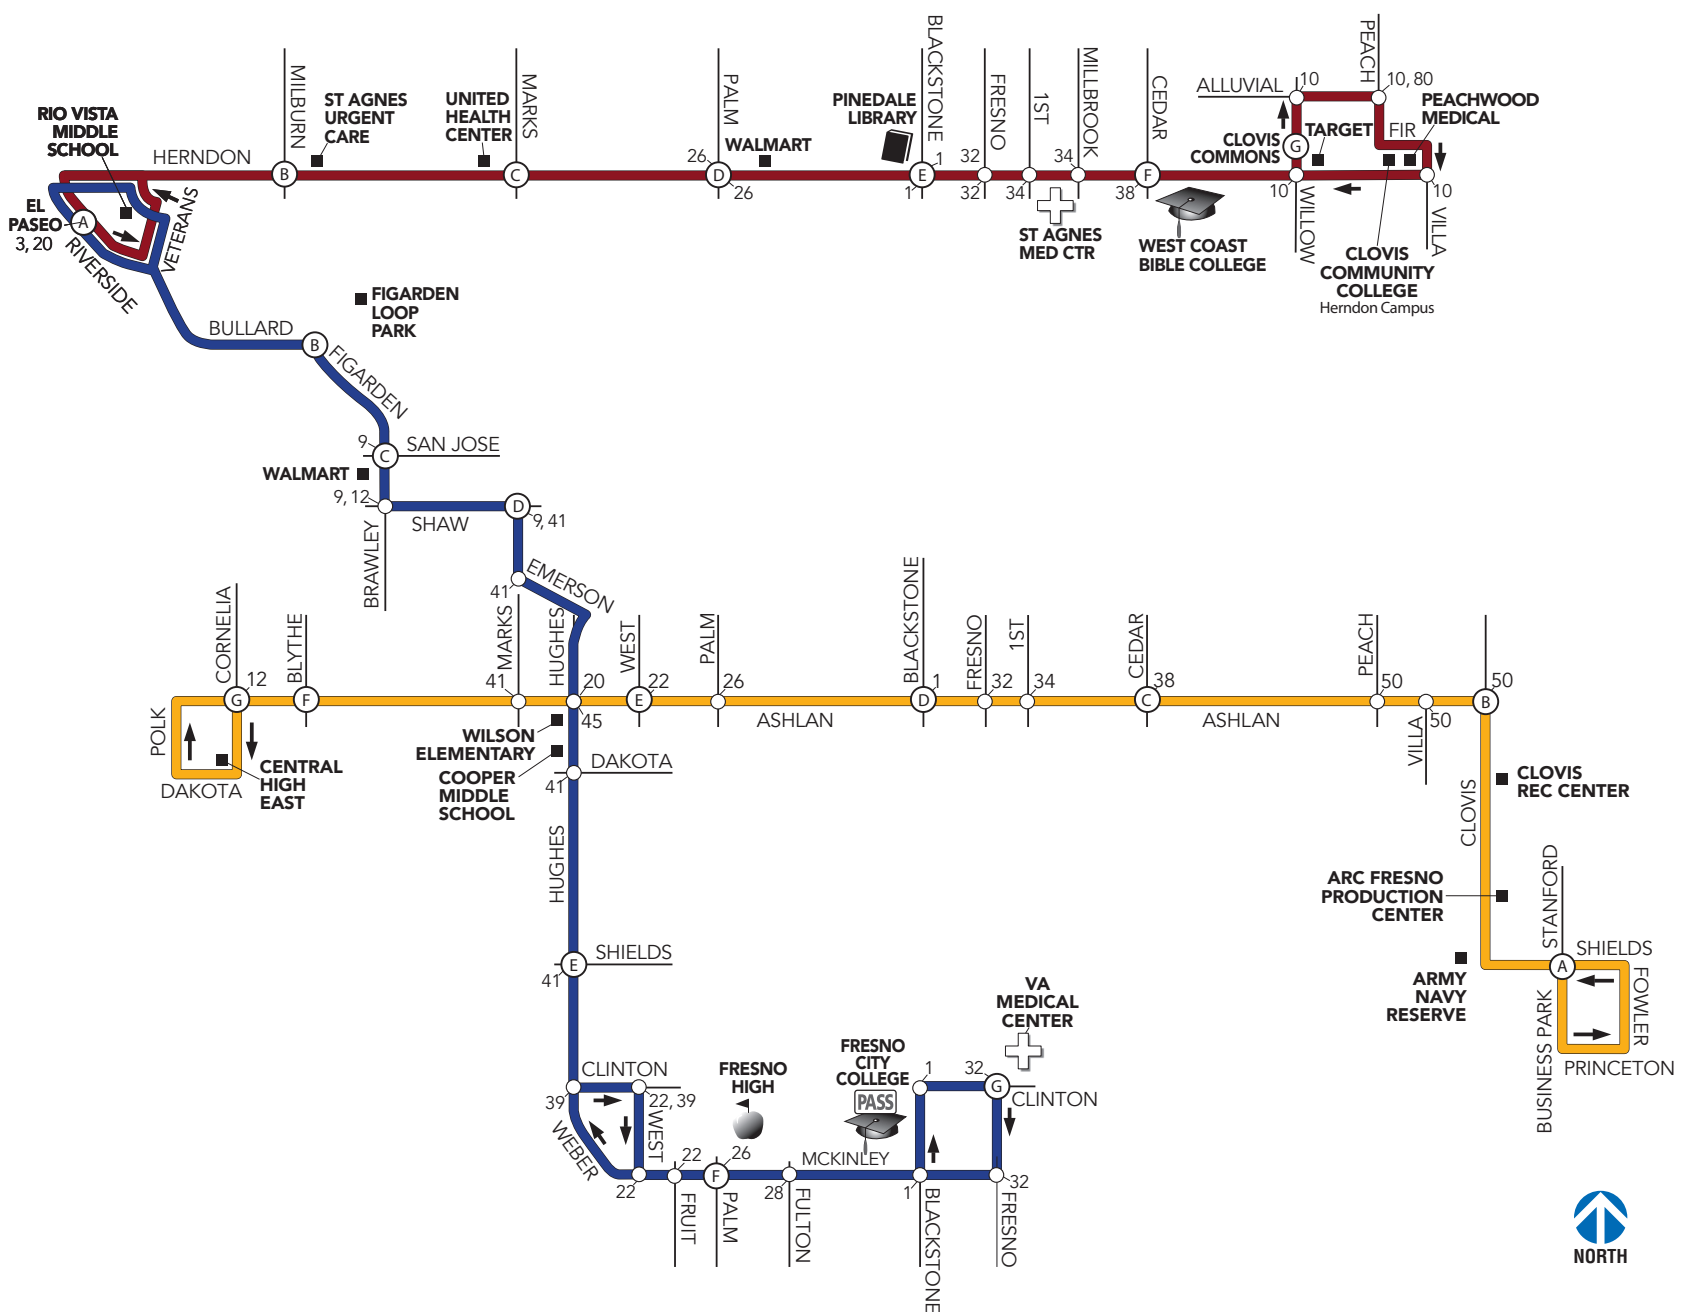

Starting Monday, March 1, 2021, FAX adds new Route 3, and adjusts Routes 20 and 45.

3 Herndon

FAX introduces Route 3, a new crosstown route operating on Herndon to serve the El Paseo Shopping Center and the Clovis Community College, Herndon Campus.

20 Hughes/McKinley

New service to the El Paseo Shopping Center and the Fig Garden Loop via Route 20.

45 Ashlan

New Ashlan crosstown service on Route 45 reaching Central High East.

For full details about areas served and eliminated, visit fresno.gov/fax, or call 621.RIDE.

Scan to download free App