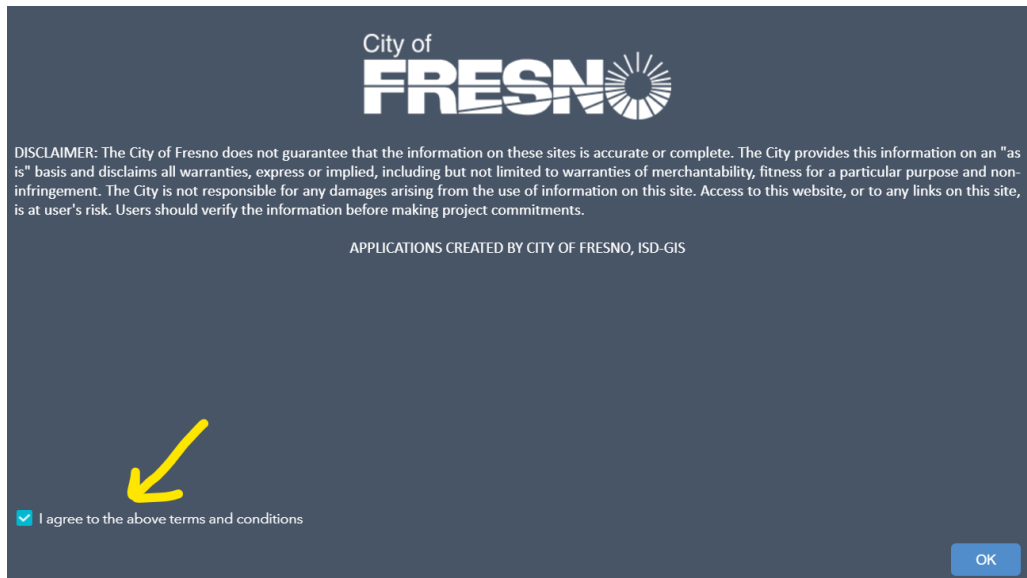

How To: Look up your zoning with the interactive map

Last updated: 09/14/2021

Step 1. Go to the following link:

<https://cityoffresno.maps.arcgis.com/apps/webappviewer/index.html?id=dbd9813b2fa74382b3096b9613e7470d>

Step 2. Agree to the terms and conditions