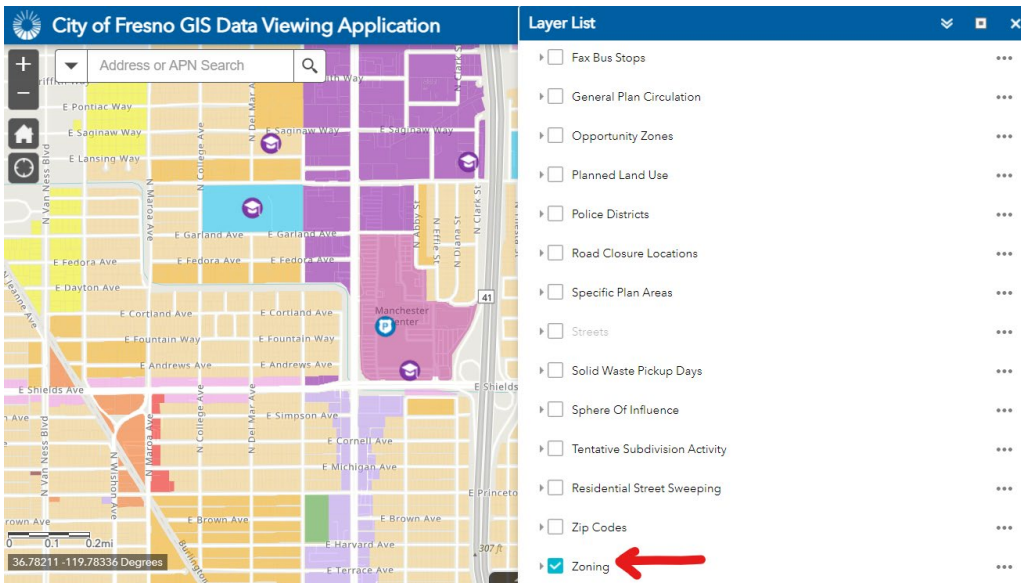

How To: Look up your zoning with the interactive map

Last updated: 09/14/2021

Step 1. Go to the following link:

<https://cityoffresno.maps.arcgis.com/apps/webappviewer/index.html?id=dbd9813b2fa74382b3096b9613e7470d>

Step 2. Agree to the terms and conditions

Step 3. Click on the layers icon in the top-right corner

Step 4. Select "Zoning" (note: you may need to zoom in to have the zoning layer appear)

Step 5. Either navigate using the map or enter the Address or APN (Assessor's Parcel Number) to find the parcel you want to look up