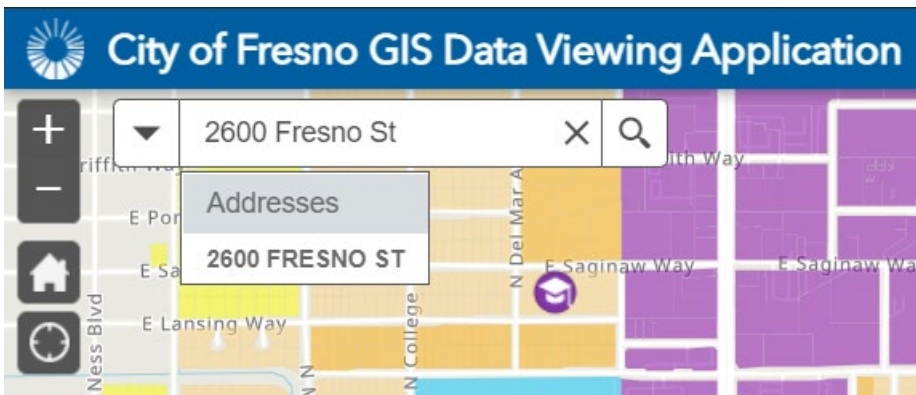

How To: Look up your zoning with the interactive map

Last updated: 09/14/2021

Step 1. Go to the following link:

<https://cityoffresno.maps.arcgis.com/apps/webappviewer/index.html?id=dbd9813b2fa74382b3096b9613e7470d>

Step 2. Agree to the terms and conditions

Step 3. Click on the layers icon in the top-right corner

Step 4. Select "Zoning" (note: you may need to zoom in to have the zoning layer appear)

Step 5. Either navigate using the map or enter the Address or APN (Assessor's Parcel Number) to find the parcel you want to look up

Step 6. Find the Zoning (recommend viewing in full browser window)