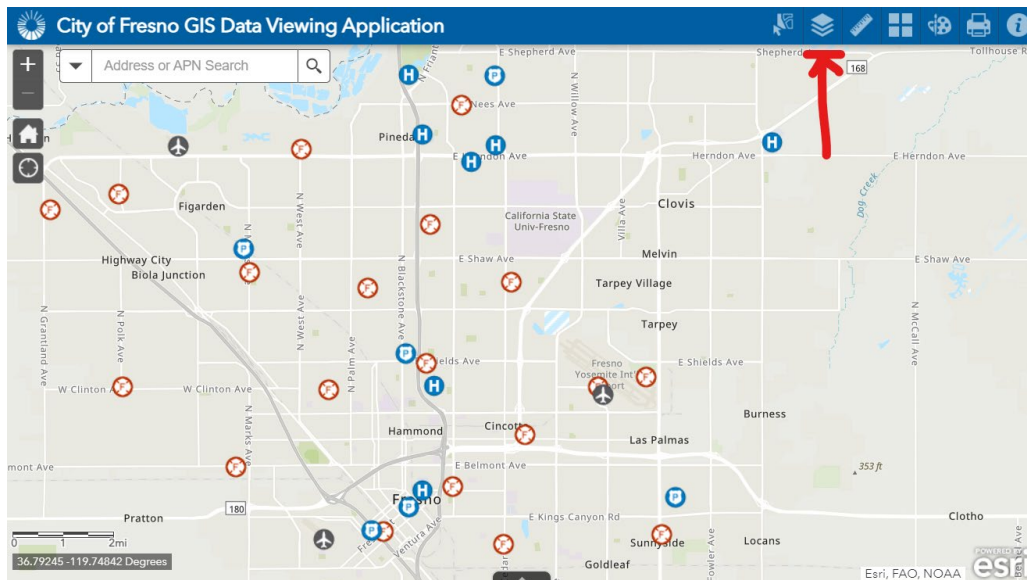

How To: Look up your zoning with the interactive map

Last updated: 09/14/2021

Step 1. Go to the following link:

<https://cityoffresno.maps.arcgis.com/apps/webappviewer/index.html?id=dbd9813b2fa74382b3096b9613e7470d>

Step 2. Agree to the terms and conditions

Step 3. Click on the layers icon in the top-right corner

Step 4. Select "Zoning" (note: you may need to zoom in to have the zoning layer appear)

Step 5. Either navigate using the map or enter the Address or APN (Assessor's Parcel Number) to find the parcel you want to look up

Step 6. Find the Zoning (recommend viewing in full browser window)