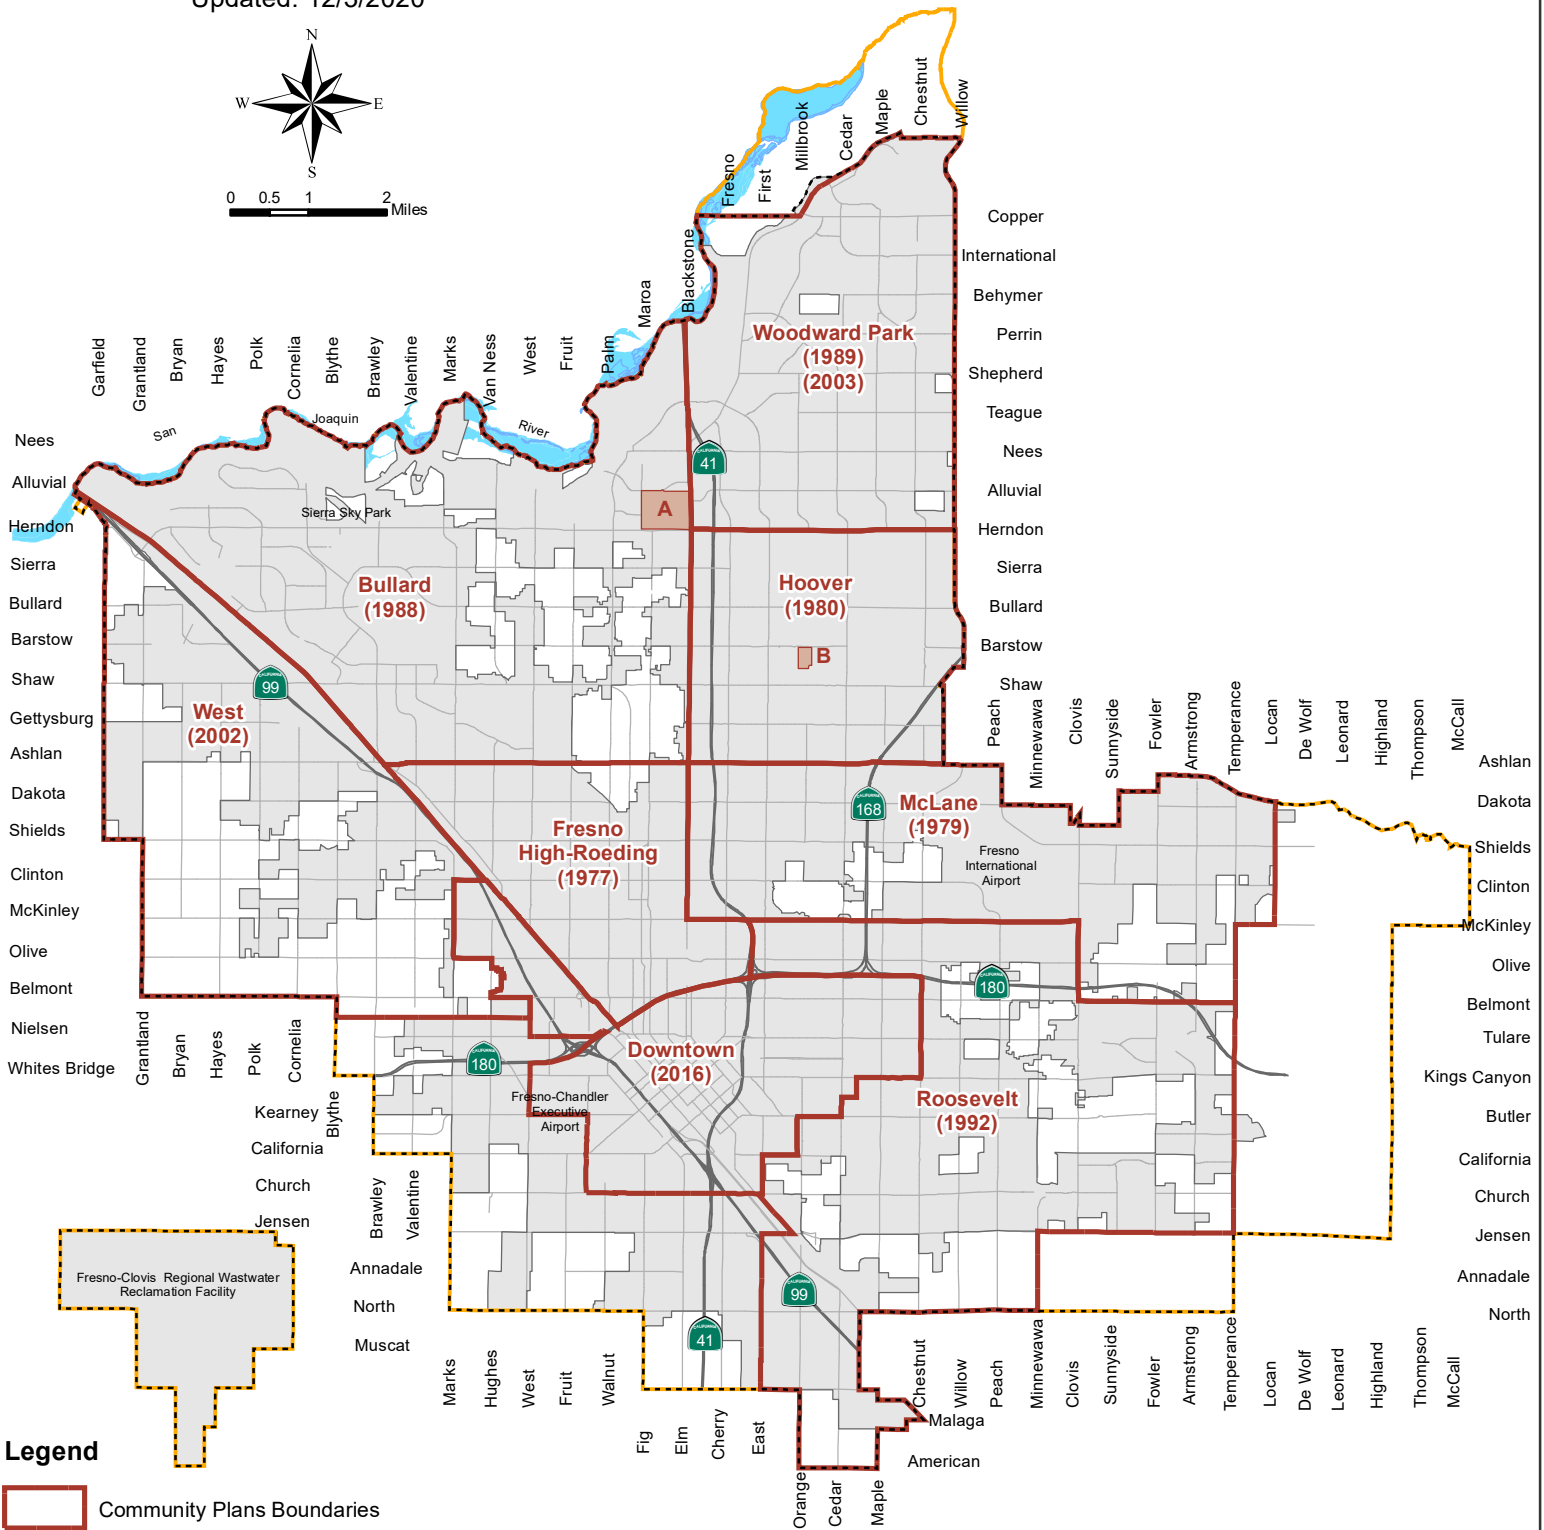

City of Fresno Community Plans

Updated: 12/3/2020

Legend

- Community Plans Boundaries
- Pinedale Neighborhood Plan (1988) is a component of the Bullard Community Plan.
- El Dorado Park Neighborhood Plan (2009) is a component of the Hoover Community Plan.
- City Limits
- Sphere of Influence
- Planning Area

Source: City of Fresno, Planning and Development Department.
Disclaimer: This map is believed to be an accurate representation of the City of Fresno GIS data, however we make no warranties either expressed or implied for correctness of this data.