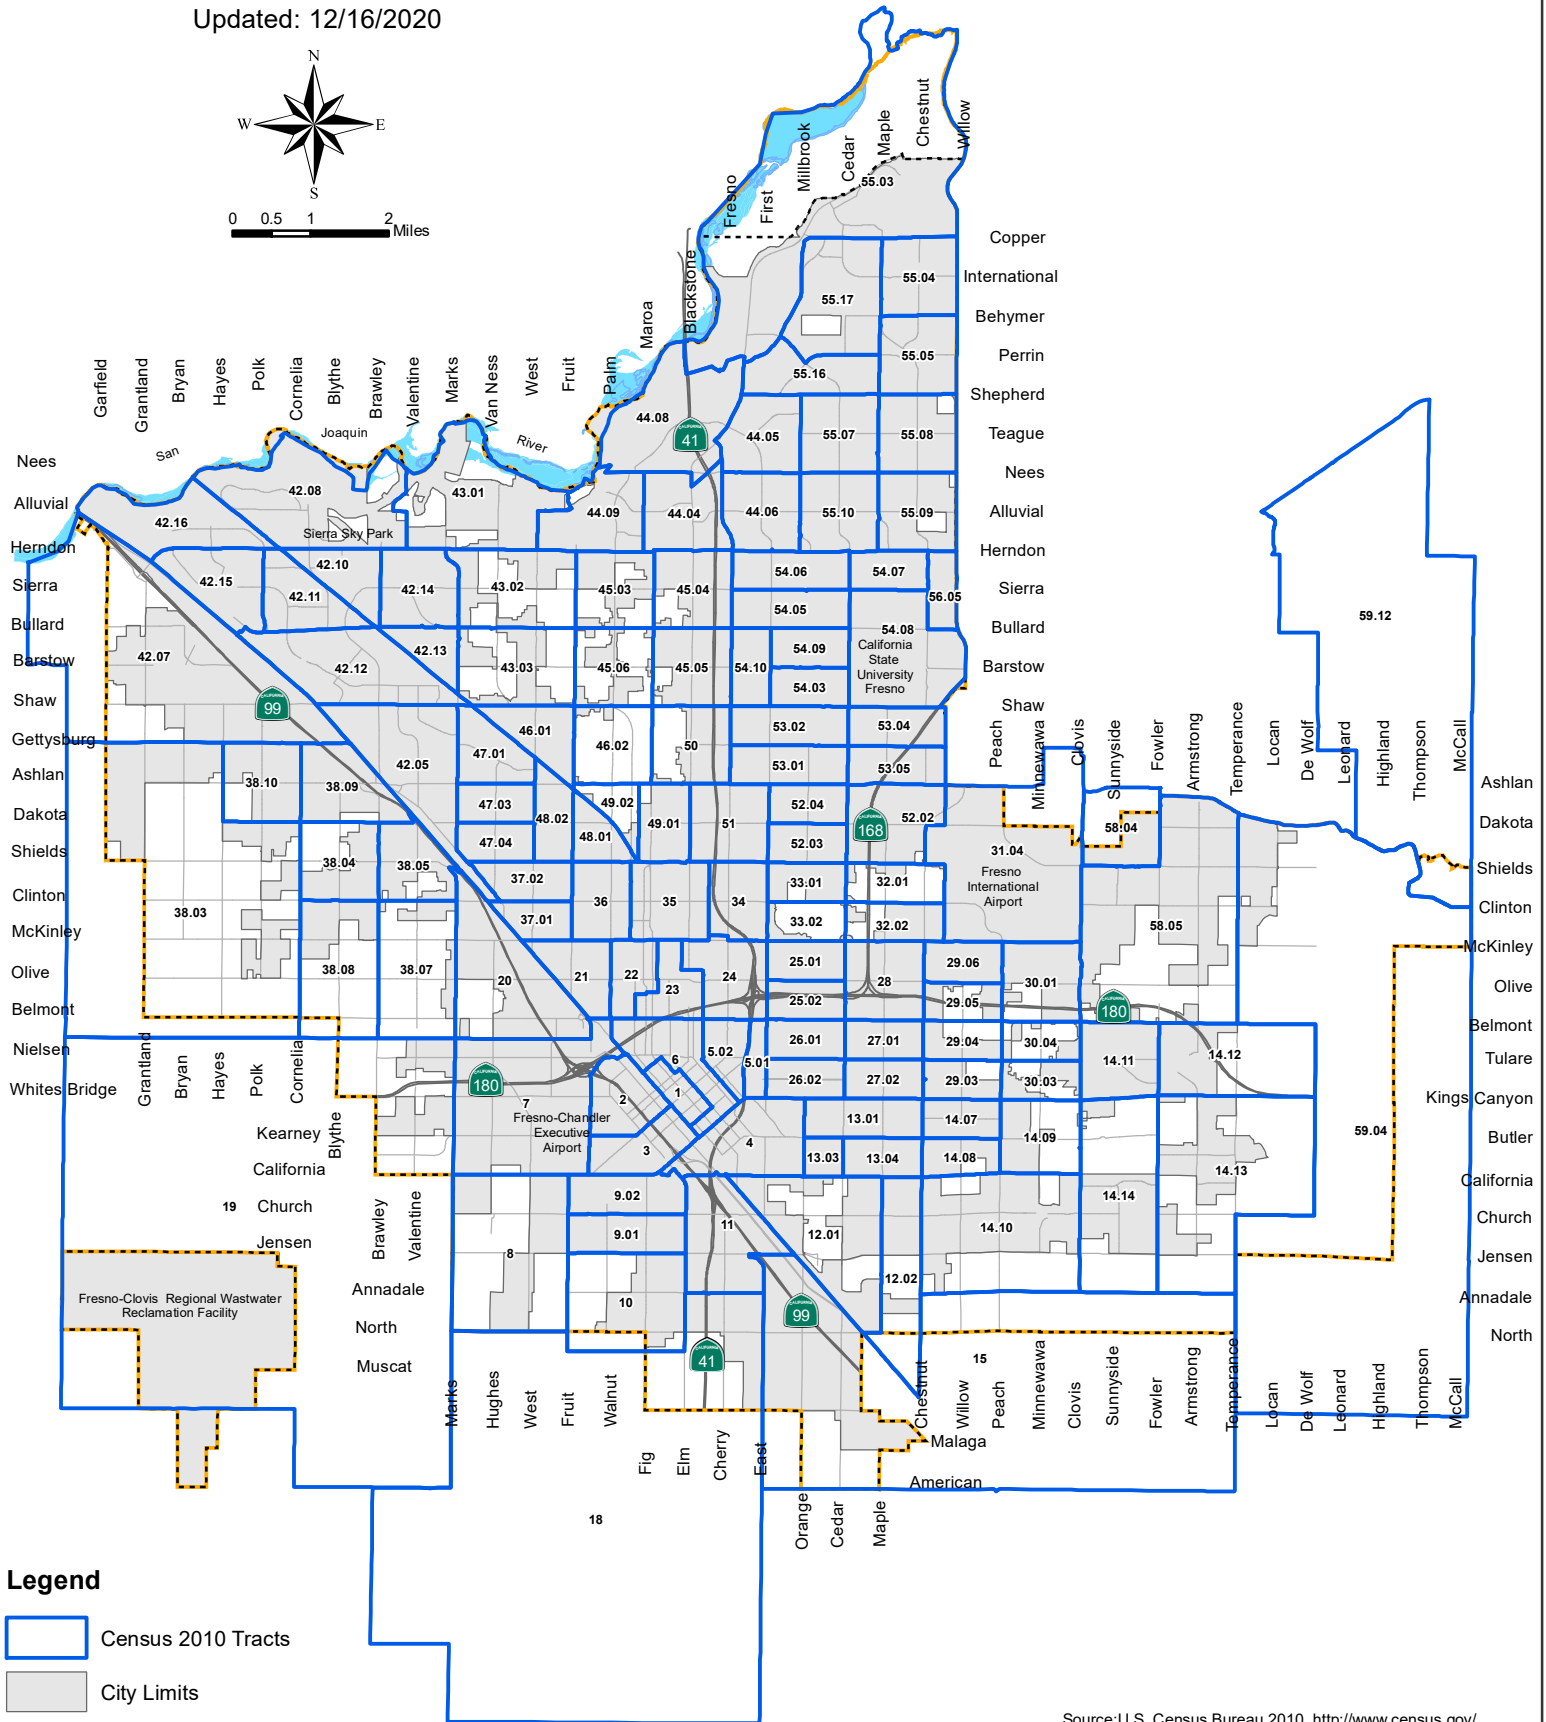

City of Fresno 2010 Census Tracts

Updated: 12/16/2020

- Legend**
- Census 2010 Tracts
 - City Limits
 - Sphere of Influence
 - Planning Area

Source: U.S. Census Bureau 2010. <http://www.census.gov/>
 Additional information provided by the City of Fresno, Planning and Development Department.
 Disclaimer: This map is believed to be an accurate representation of the City of Fresno GIS data, however we make no warranties either expressed or implied for correctness of this data.