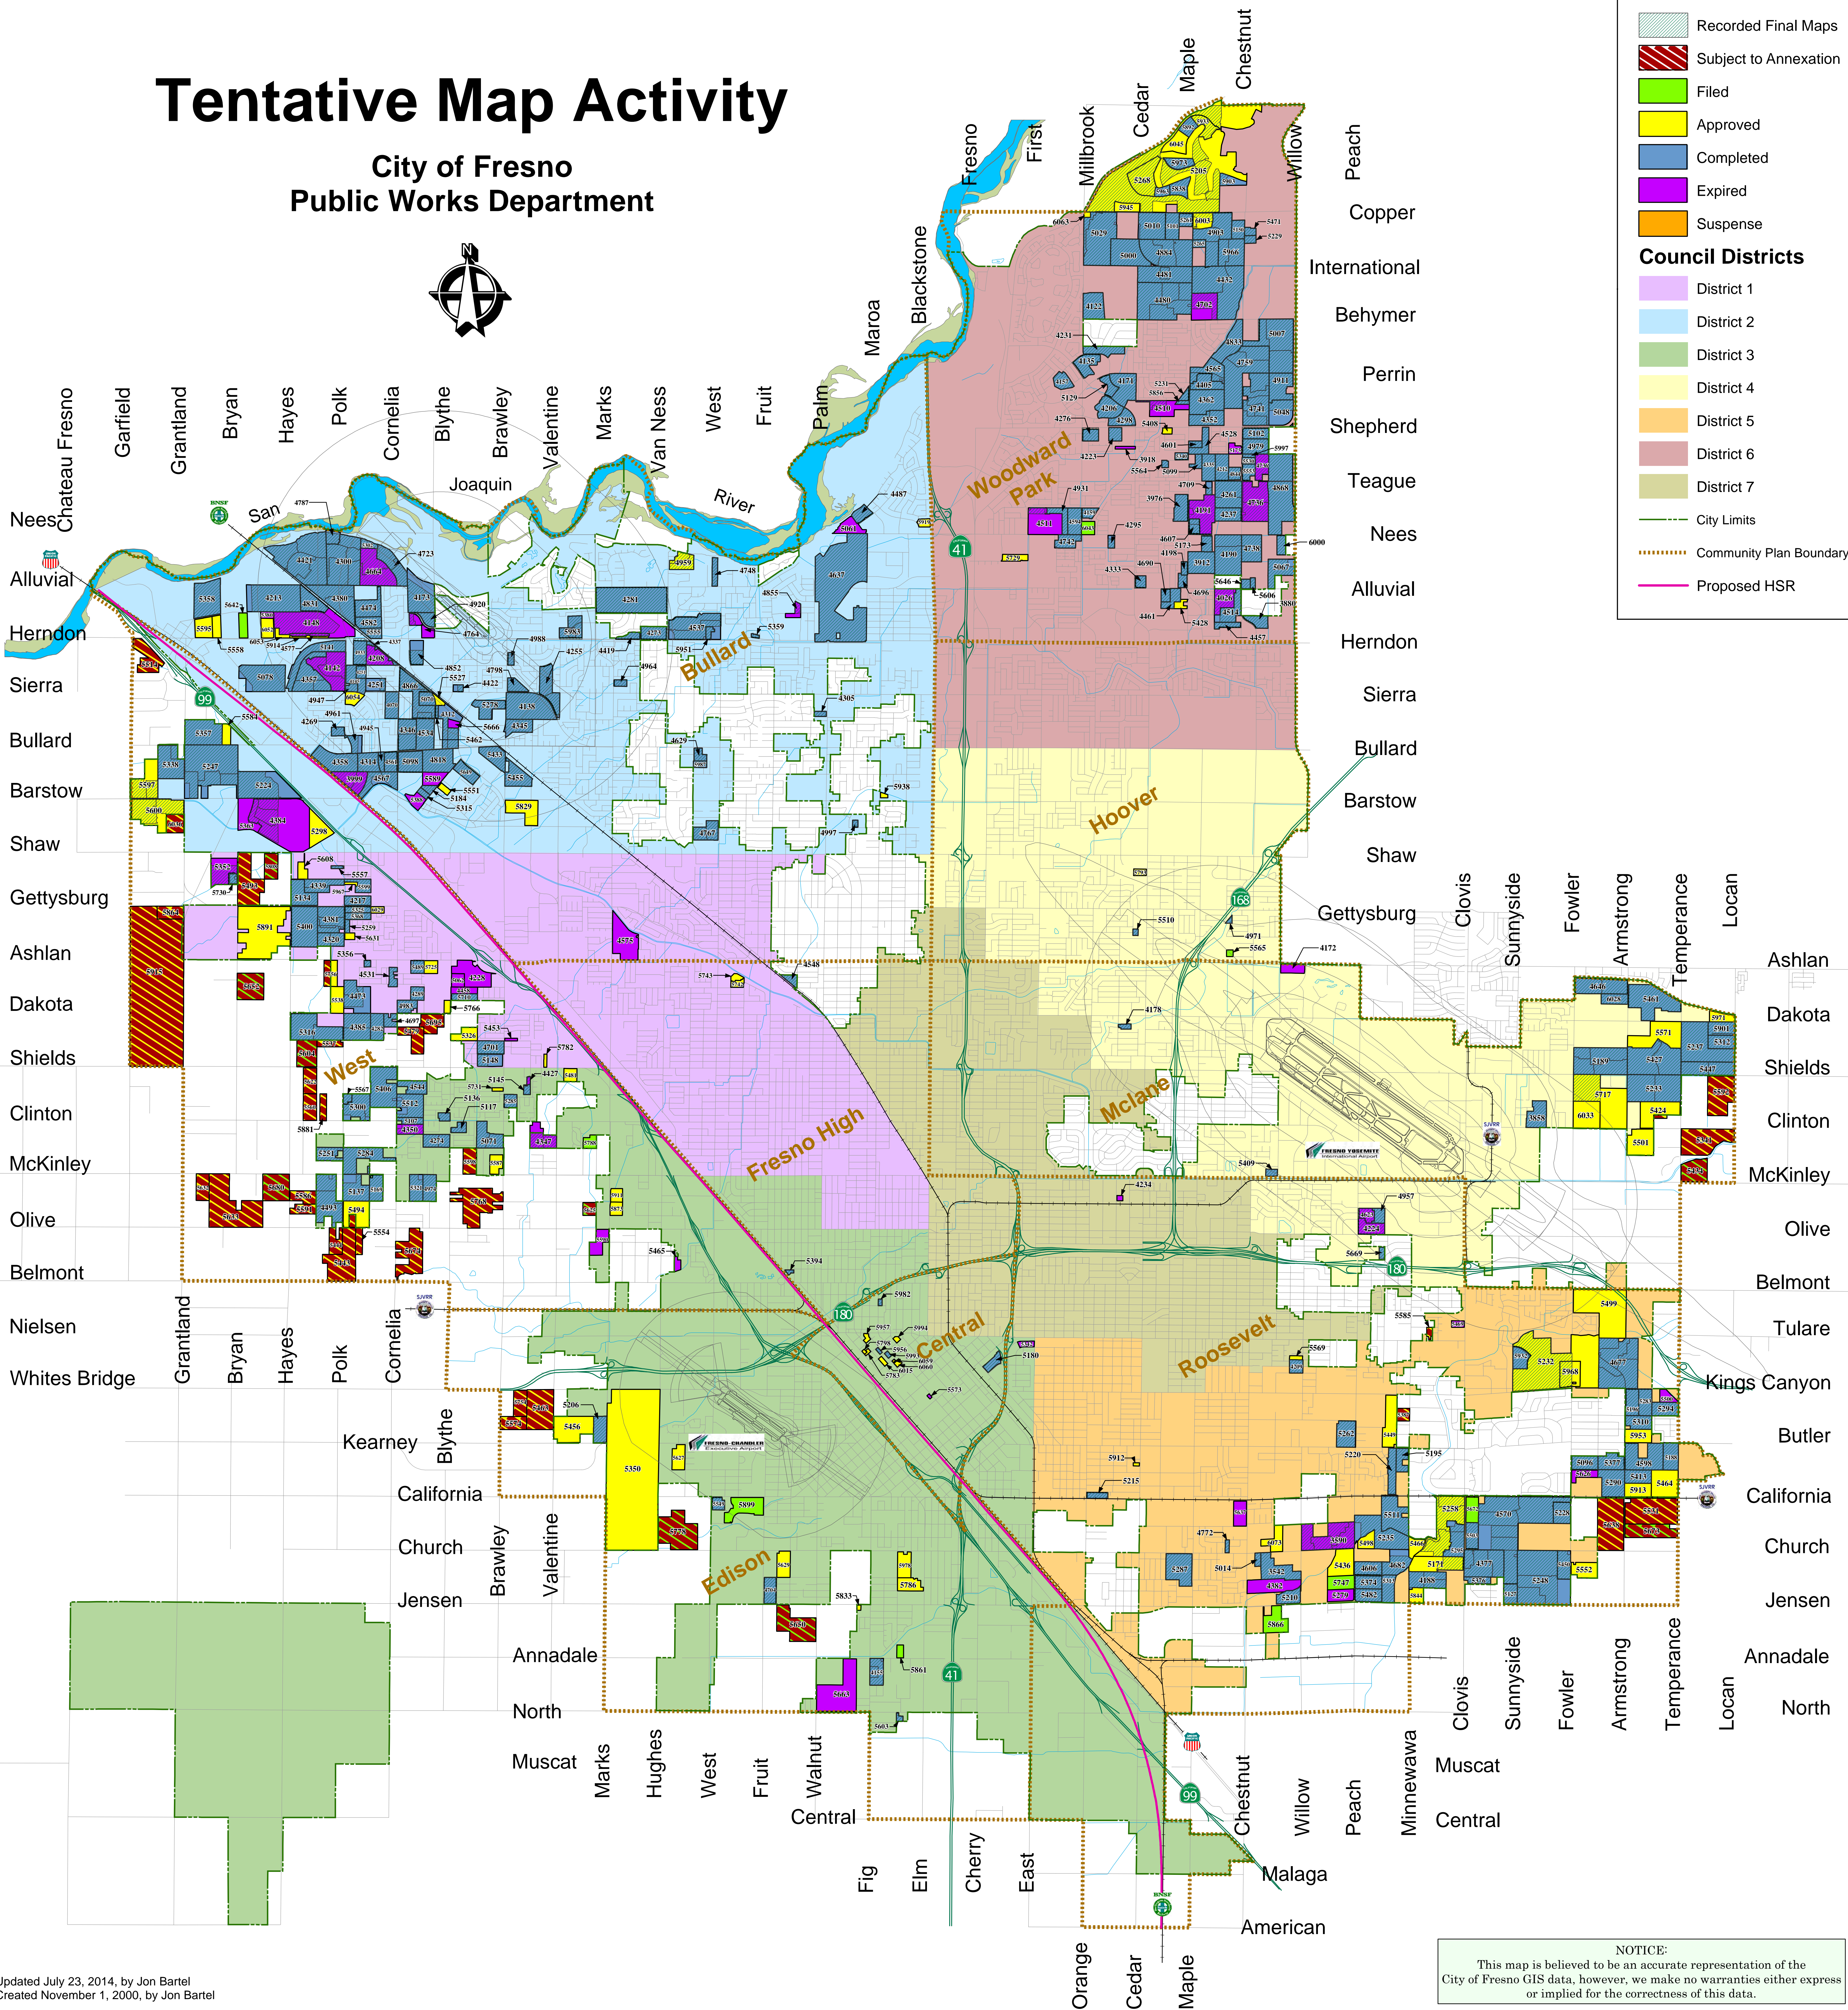

# Tentative Map Activity

City of Fresno  
Public Works Department

**Tentative Maps**

- Recorded Final Maps
- Subject to Annexation
- Filed
- Approved
- Completed
- Expired
- Suspense

**Council Districts**

- District 1
- District 2
- District 3
- District 4
- District 5
- District 6
- District 7

City Limits  
 Community Plan Boundary  
 Proposed HSR

**NOTICE:**  
This map is believed to be an accurate representation of the City of Fresno GIS data, however, we make no warranties either express or implied for the correctness of this data.