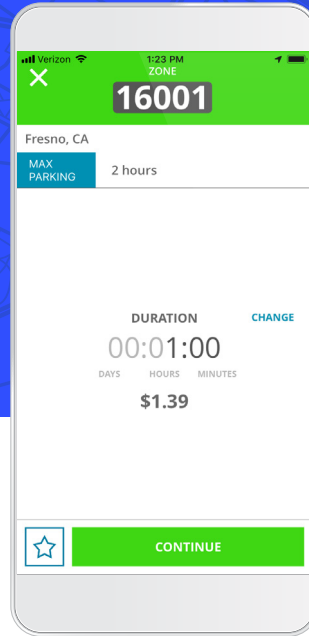

ParkMobile Makes Parking a Breeze

When you're parking on-the-go, ParkMobile puts the power in the palm of your hand. Easily find and pay for parking in Fresno, CA without having to rush back to the meter.

Enter your zone # by referring to nearby signage or using the map.

Select the duration of time you want to park.

Confirm your parking information and start your session.

Monitor your session and extend time remotely if needed.

Add up to 5 license plate numbers to your profile