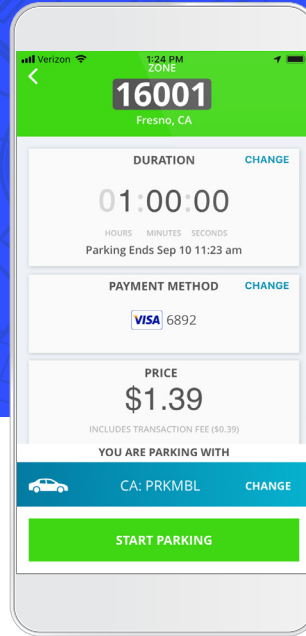

ParkMobile Makes Parking a Breeze

When you're parking on-the-go, ParkMobile puts the power in the palm of your hand. Easily find and pay for parking in Fresno, CA without having to rush back to the meter.

Enter your zone # by referring to nearby signage or using the map.

Select the duration of time you want to park.

Confirm your parking information and start your session.

Monitor your session and extend time remotely if needed.