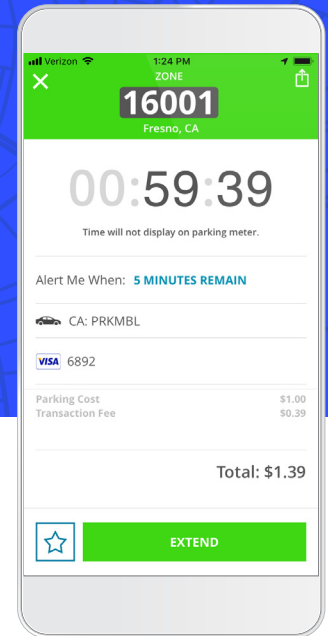

ParkMobile Makes Parking a Breeze

When you're parking on-the-go, ParkMobile puts the power in the palm of your hand. Easily find and pay for parking in Fresno, CA without having to rush back to the meter.

Enter your zone # by referring to nearby signage or using the map.

Select the duration of time you want to park.

Confirm your parking information and start your session.

Monitor your session and extend time remotely if needed.

Perks of Using ParkMobile

Easy to register and start your session

Use the app nationwide in thousands of locations

View suggested nearby parking zones

Set customizable parking expiration reminders

Extend your parking session on-the-go