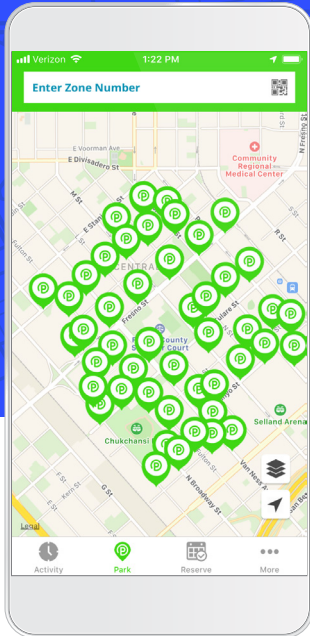

ParkMobile Makes Parking a Breeze

When you're parking on-the-go, ParkMobile puts the power in the palm of your hand. Easily find and pay for parking in Fresno, CA without having to rush back to the meter.

Enter your zone # by referring to nearby signage or using the map.

Select the duration of time you want to park.

Confirm your parking information and start your session.

Monitor your session and extend time remotely if needed.

Perks of Using ParkMobile

Easy to register and start your session

Use the app nationwide in thousands of locations

View suggested nearby parking zones

Set customizable parking expiration reminders

Extend your parking session on-the-go

Add up to 5 license plate numbers to your profile