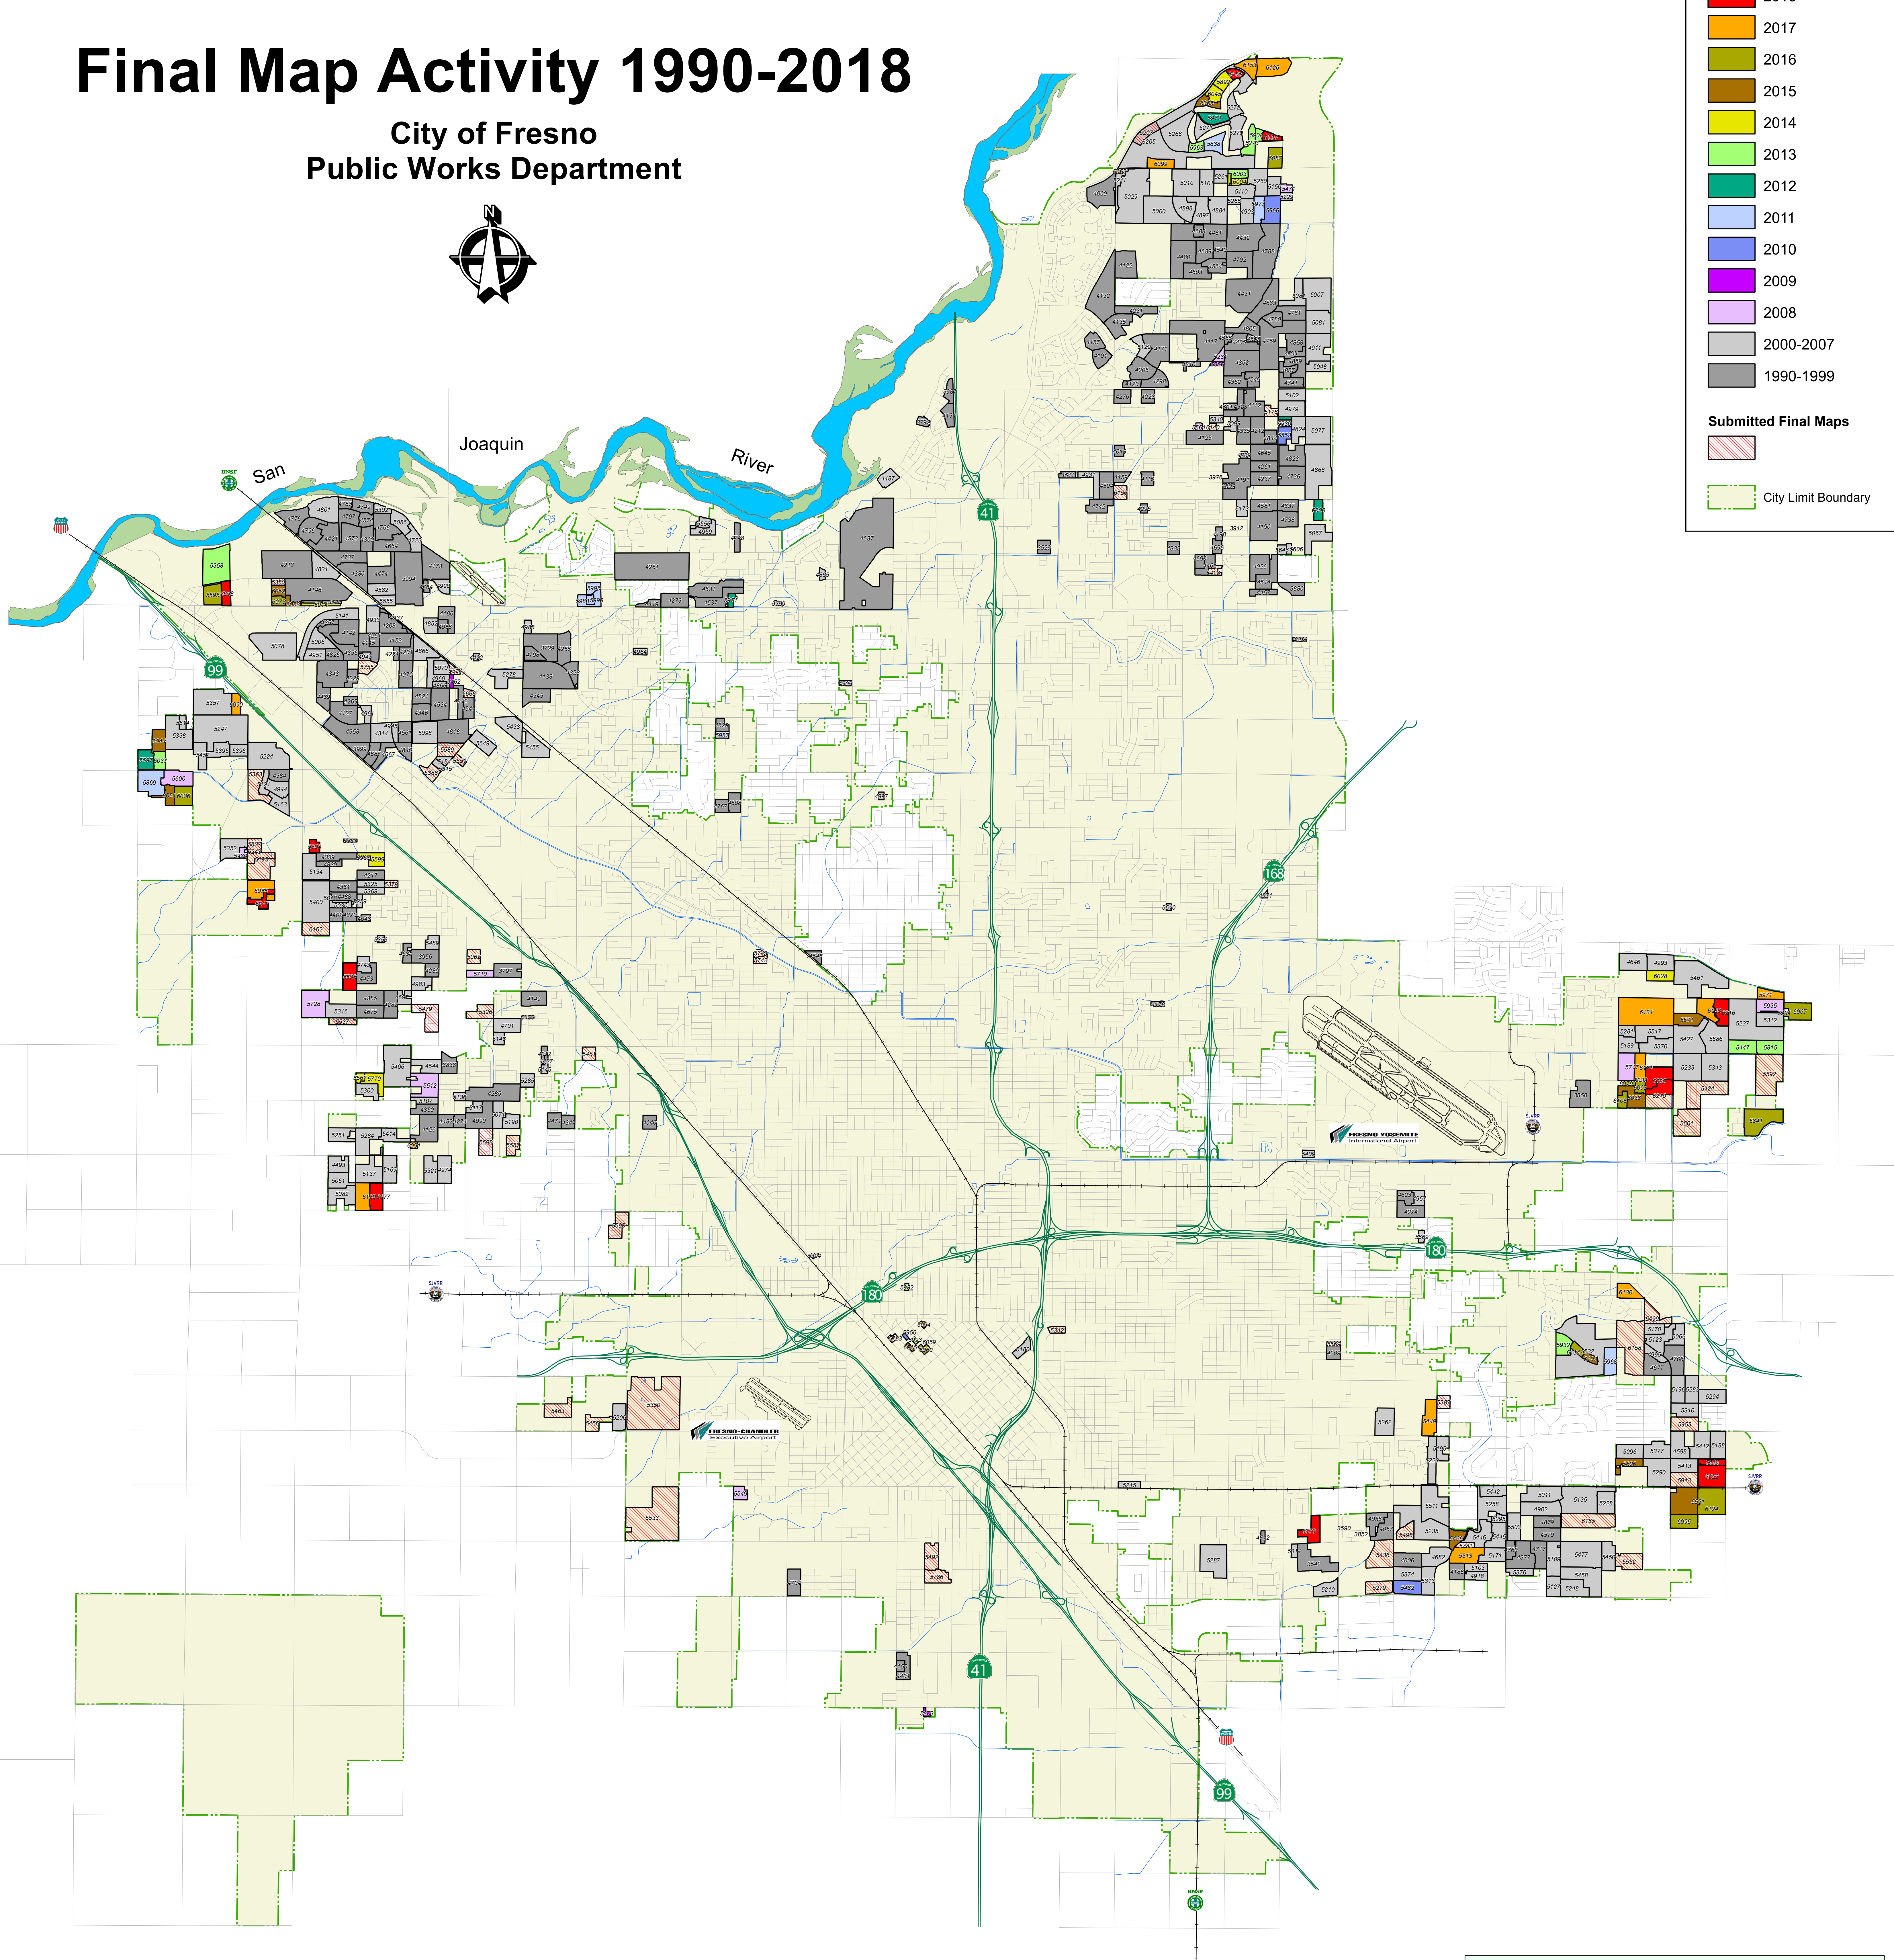

Final Map Activity 1990-2018

City of Fresno
Public Works Department

Recorded Final Maps

- 2018
- 2017
- 2016
- 2015
- 2014
- 2013
- 2012
- 2011
- 2010
- 2009
- 2008
- 2000-2007
- 1990-1999

Submitted Final Maps

- Submitted Final Maps
- City Limit Boundary