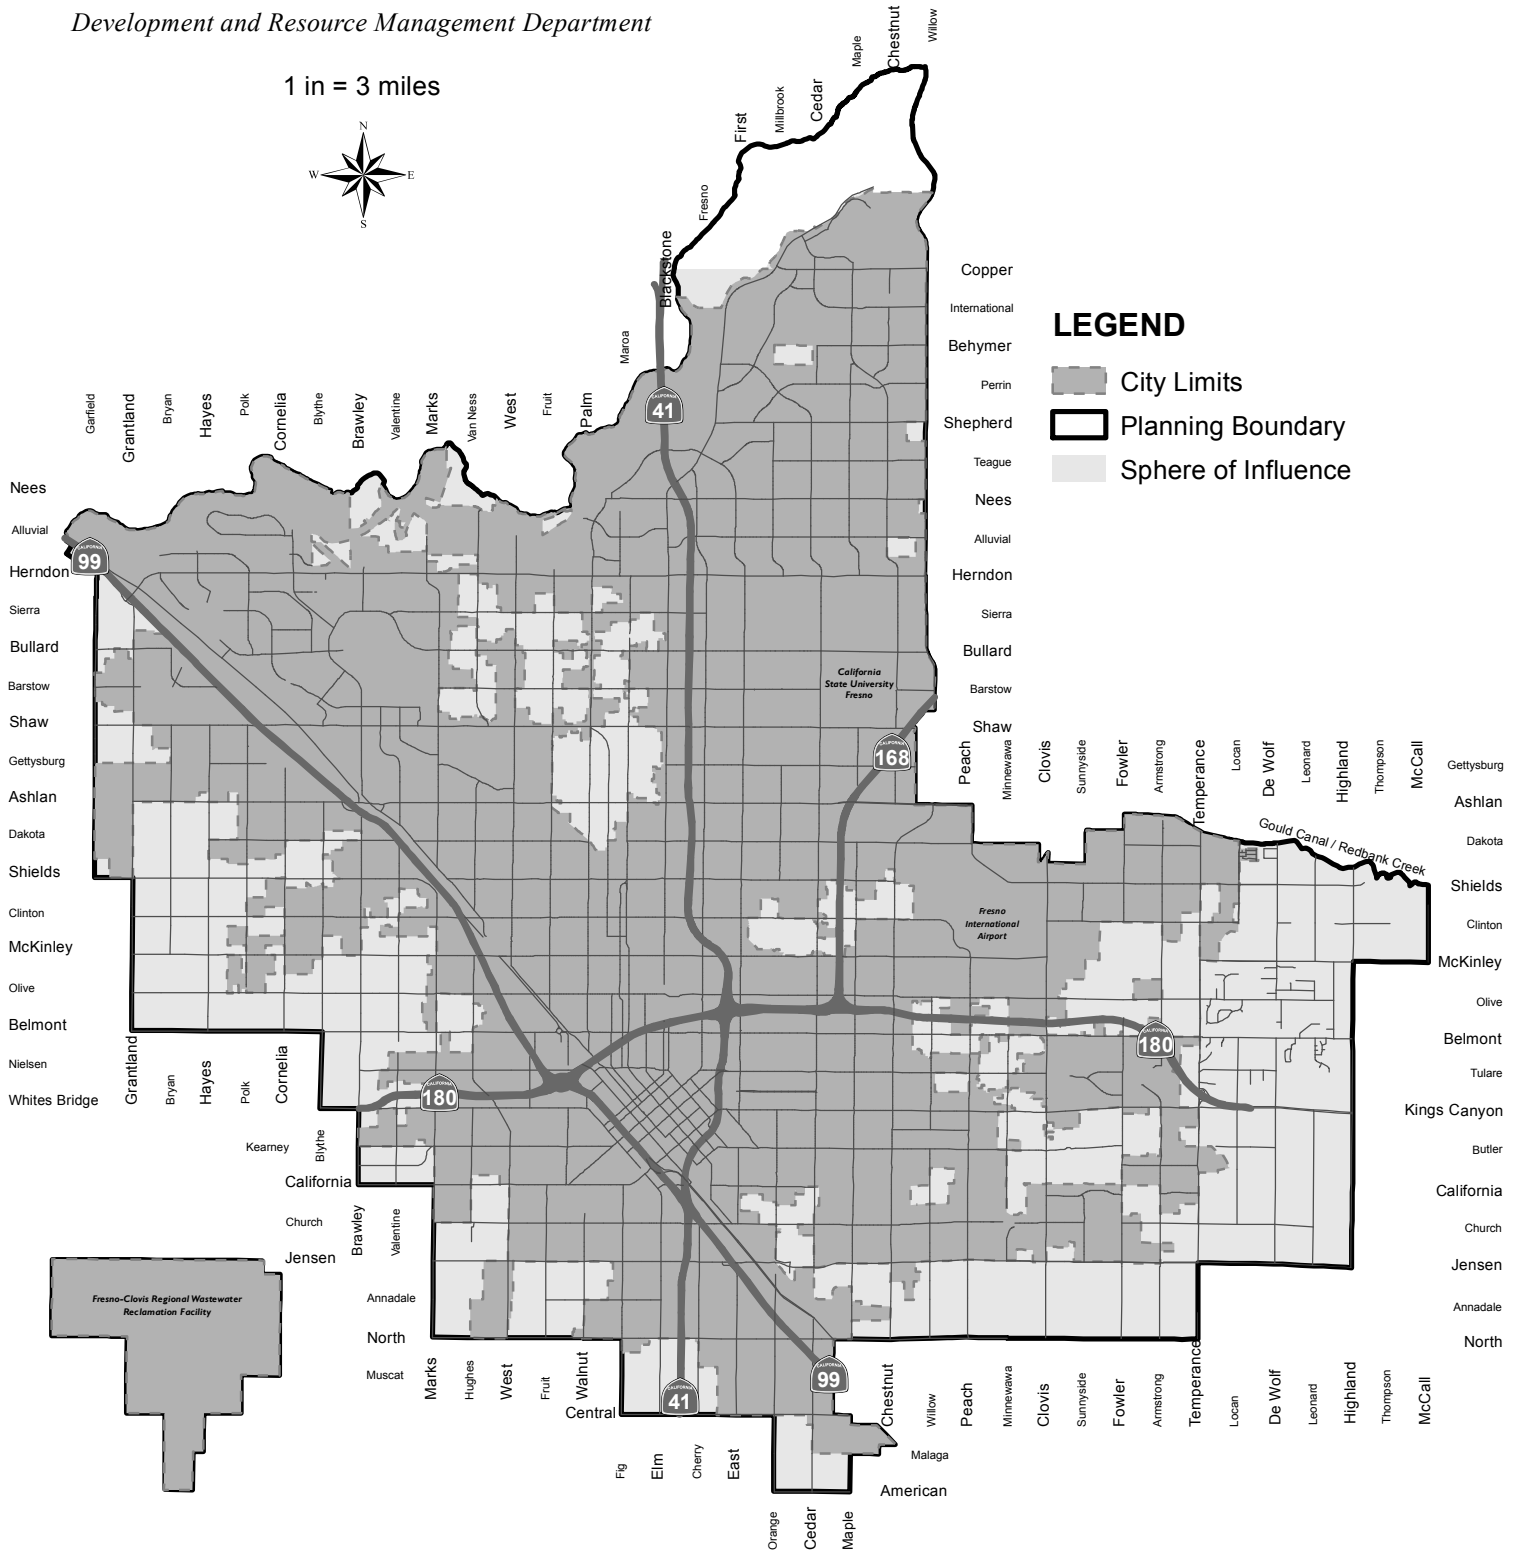

Fresno Planning Boundary

Development and Resource Management Department

1 in = 3 miles

LEGEND

- City Limits
- Planning Boundary
- Sphere of Influence