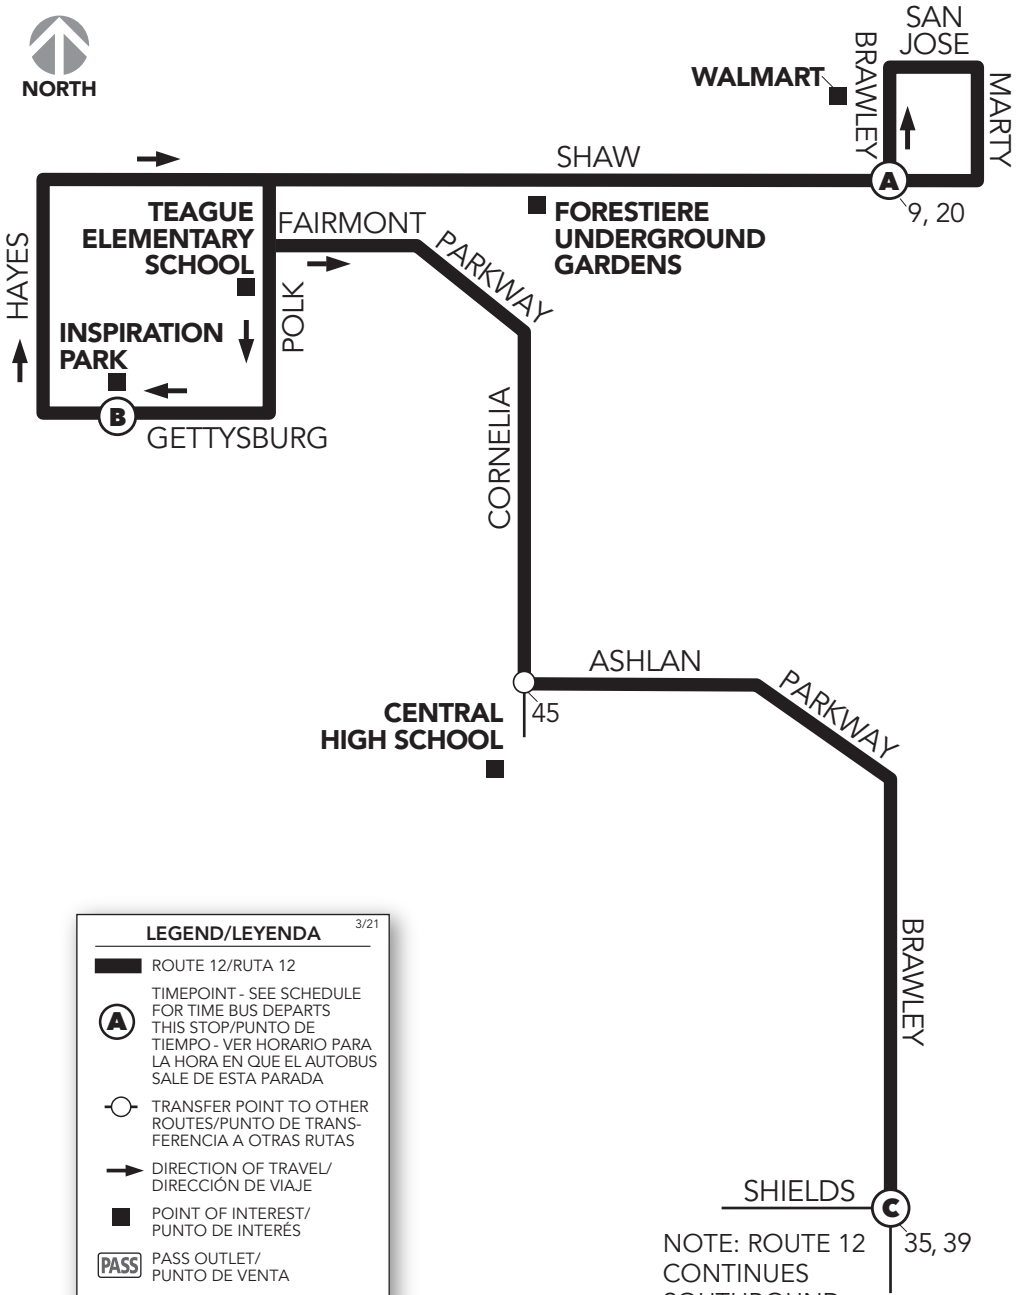

12

BRAWLEY

Route/Ruta

NOTE: ROUTE 12 CONTINUES SOUTHBOUND AS ROUTE 35
 NOTA: LA RUTA 12 CONTINÚA HACIA EL SUR COMO RUTA 35

Continued on next page / Continúado en la siguiente página

BRAWLEY Southbound/Sur

WEEKDAYS/DÍAS DE SEMANA

Northbound/Norte

WEEKDAYS/DÍAS DE SEMANA

SHAW BRAWLEY (A)	INSPIRATION PARK (B)	BRAWLEY SHIELDS (C)	BRAWLEY SHIELDS (C)	SHAW BRAWLEY (A)
5:53	6:01	6:18	5:40	6:08
6:23	6:31	6:48	6:10	6:38
6:52	7:01	7:18	6:40	7:08
7:22	7:31	7:48	7:10	7:38
7:51	8:01	8:18	7:40	8:09
8:21	8:31	8:48	8:10	8:39
8:50	9:01	9:18	8:40	9:10
9:20	9:31	9:48	9:10	9:40
9:50	10:01	10:18	9:40	10:10
10:20	10:31	10:48	10:10	10:40
10:50	11:01	11:18	10:40	11:10
11:20	11:31	11:48	11:10	11:40
11:50	12:01	12:18	11:40	12:10
12:20	12:31	12:48	12:10	12:40
12:50	1:01	1:18	12:40	1:10
1:20	1:31	1:48	1:10	1:40
1:49	2:01	2:18	1:40	2:10
2:19	2:31	2:48	2:10	2:40
2:49	3:01	3:18	2:40	3:11
3:19	3:31	3:48	3:10	3:41
3:49	4:01	4:18	3:40	4:11
4:19	4:31	4:48	4:10	4:41
4:49	5:01	5:18	4:40	5:11
5:19	5:31	5:48	5:10	5:41
5:50	6:01	6:18	5:40	6:10
6:20	6:31	6:48	6:10	6:40
6:51	7:01	7:18	6:40	7:09
7:21	7:31	7:48	7:10	7:39
7:51	8:01	8:18	7:40	8:09
8:21	8:31	8:48	8:10	8:39
8:51	9:01	9:18	8:40	9:09
9:21	9:31	9:48	9:10	9:39
9:51	10:01	10:18	9:40	10:09
SAT-SUN/SAB-DOM				
6:54	7:02	7:19	6:40	7:06
7:24	7:32	7:49	7:10	7:36
7:52	8:02	8:19	7:40	8:07
8:22	8:32	8:49	8:10	8:37
8:51	9:02	9:19	8:40	9:09
9:21	9:32	9:49	9:10	9:39
9:51	10:02	10:19	9:40	10:09
10:21	10:32	10:49	10:10	10:39
10:51	11:02	11:19	10:40	11:09
11:21	11:32	11:49	11:10	11:39
11:51	12:02	12:19	11:40	12:10
12:21	12:32	12:49	12:10	12:40
12:51	1:02	1:19	12:40	1:10
1:21	1:32	1:49	1:10	1:40
1:50	2:01	2:19	1:41	2:10
2:20	2:31	2:49	2:10	2:39
2:50	3:01	3:19	2:40	3:08
3:20	3:31	3:49	3:10	3:38
3:50	4:01	4:19	3:40	4:08
4:20	4:31	4:49	4:10	4:38
4:50	5:01	5:19	4:40	5:08
5:20	5:31	5:49	5:10	5:38
5:50	6:01	6:19	5:39	6:07
6:20	6:31	6:49	6:09	6:37
7:00	7:10	7:27		

LIGHT TYPE = AM BOLD TYPE = PM