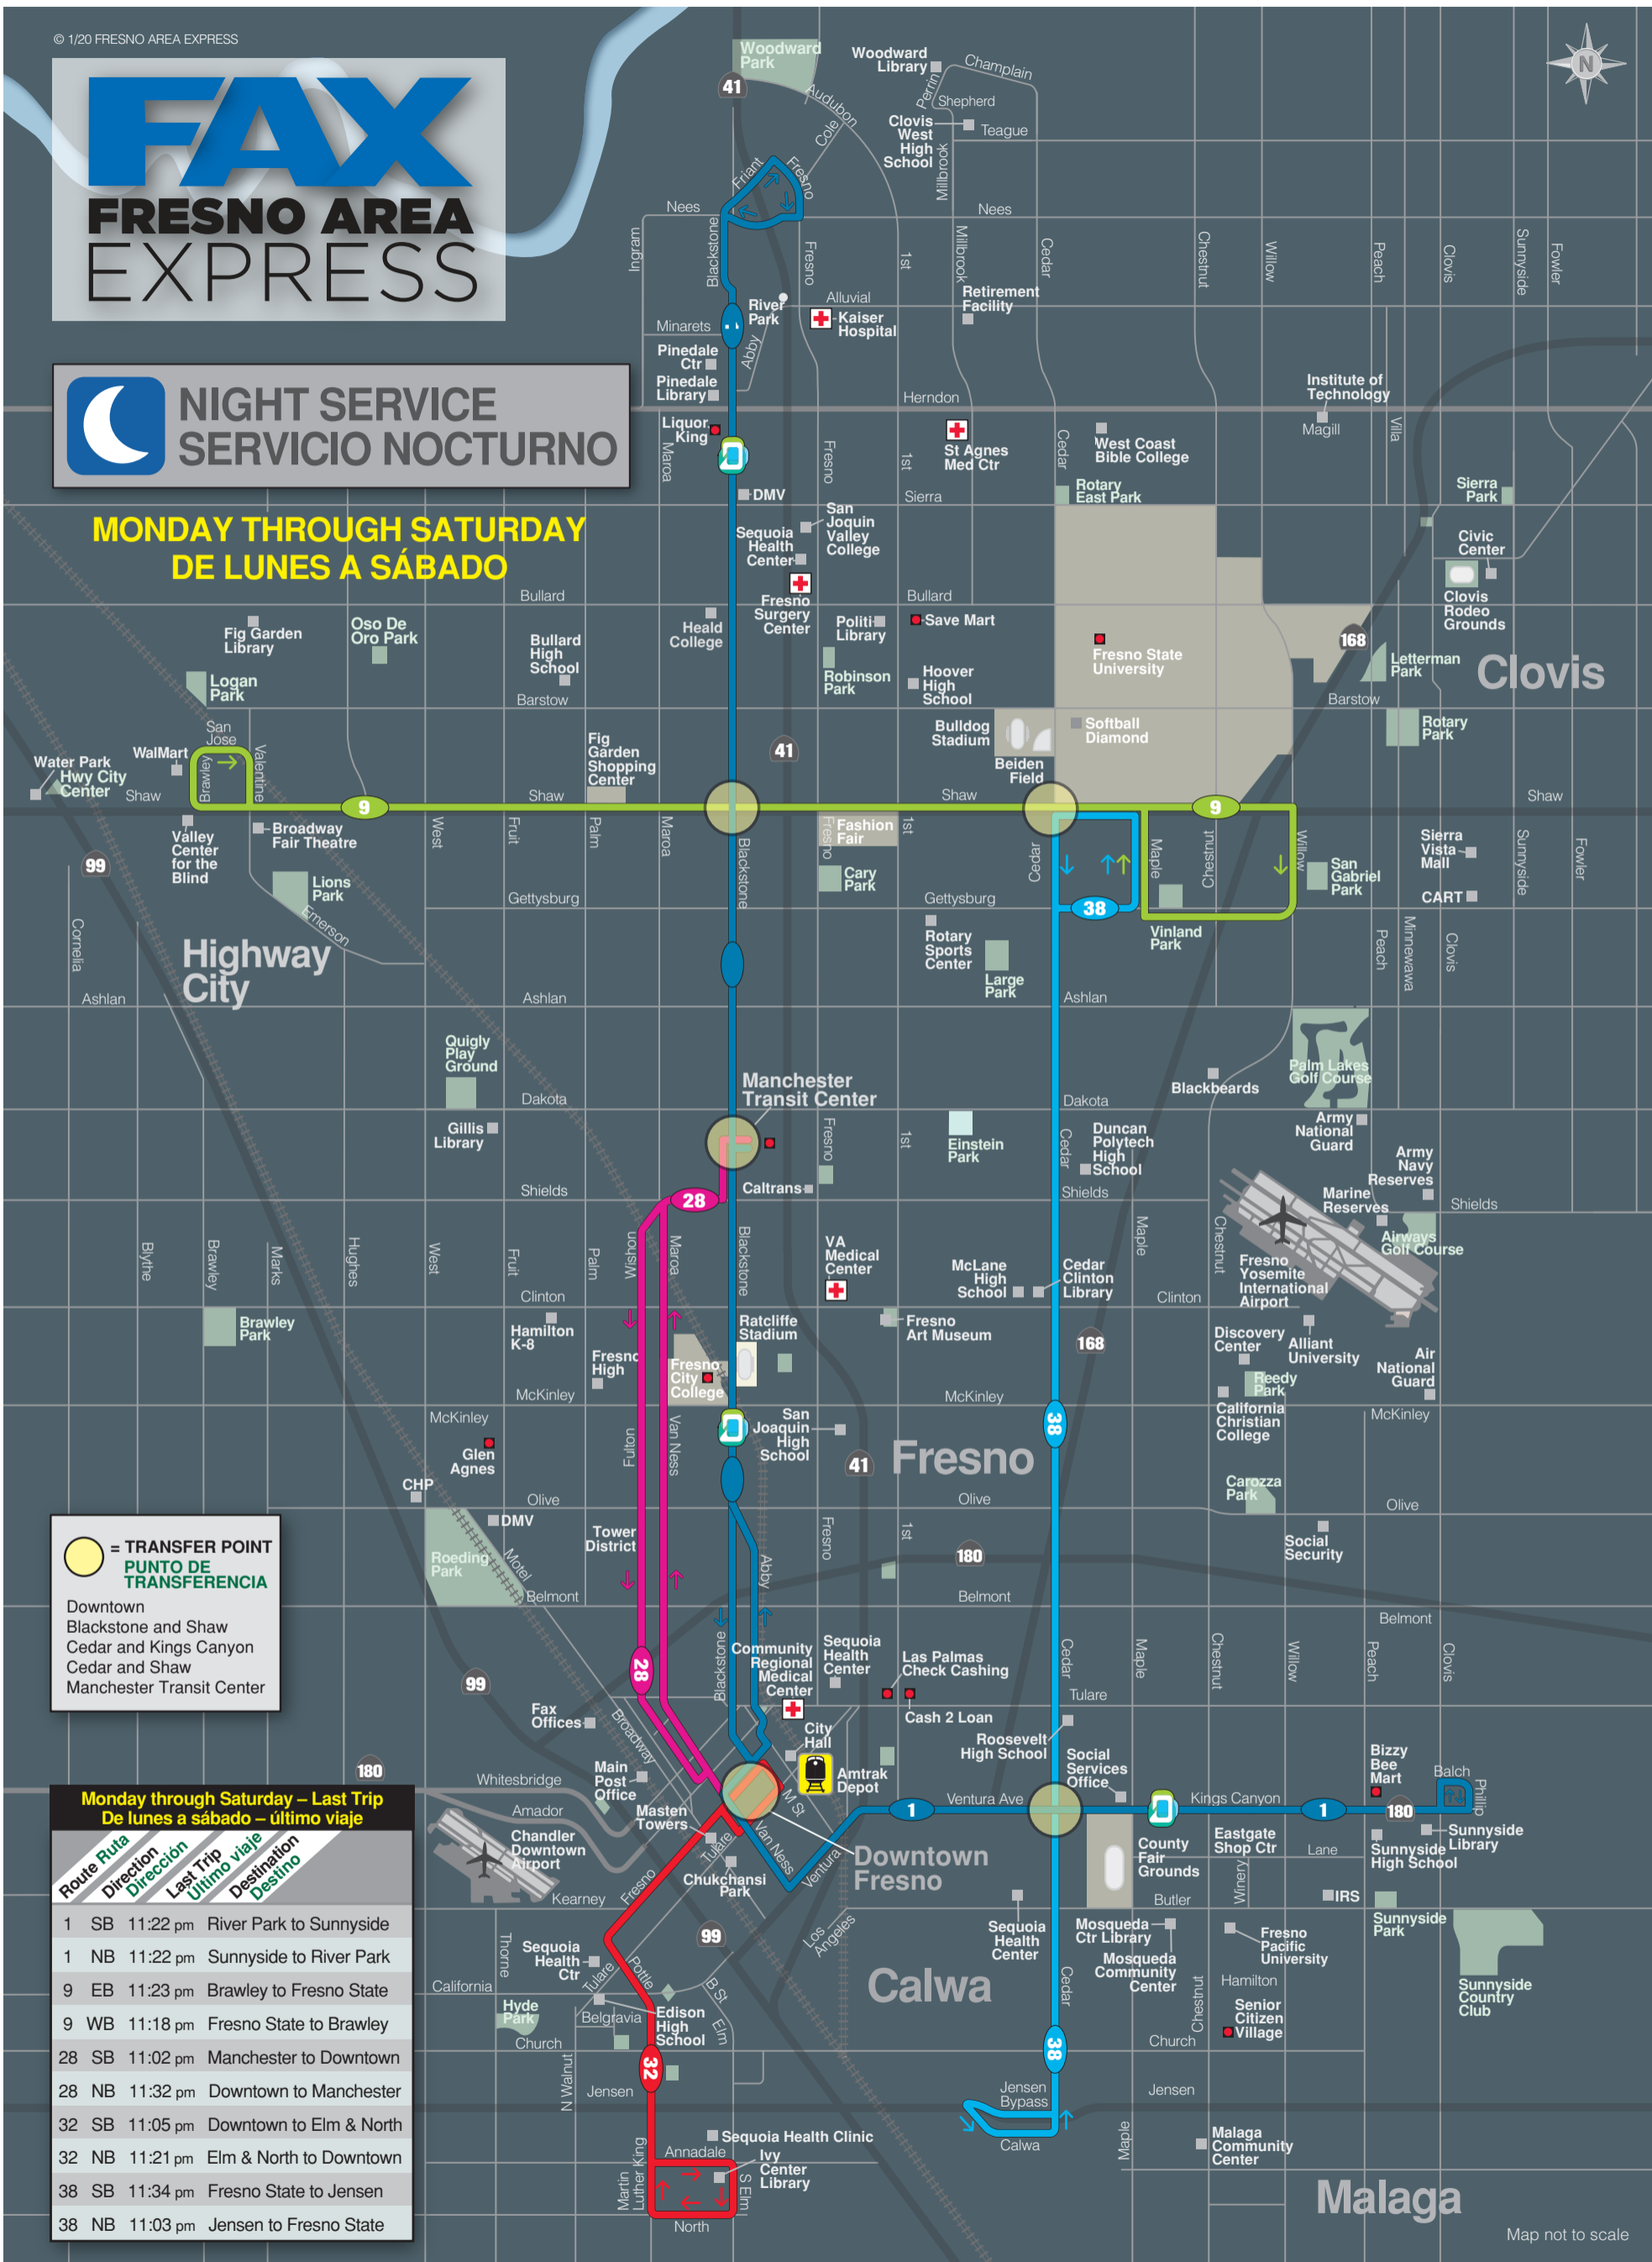

## FRESNO AREA EXPRESS

**NIGHT SERVICE**  
**SERVICIO NOCTURNO**

**MONDAY THROUGH SATURDAY**  
**DE LUNES A SÁBADO**

**● = TRANSFER POINT**  
**PUNTO DE TRANSFERENCIA**

Downtown  
Blackstone and Shaw  
Cedar and Kings Canyon  
Cedar and Shaw  
Manchester Transit Center

**Monday through Saturday – Last Trip**  
**De lunes a sábado – último viaje**

Route	Direction	Last Trip	Destination
Route Ruta	Dirección	Último viaje	Destino
1	SB	11:22 pm	River Park to Sunnyside
1	NB	11:22 pm	Sunnyside to River Park
9	EB	11:23 pm	Brawley to Fresno State
9	WB	11:18 pm	Fresno State to Brawley
28	SB	11:02 pm	Manchester to Downtown
28	NB	11:32 pm	Downtown to Manchester
32	SB	11:05 pm	Downtown to Elm & North
32	NB	11:21 pm	Elm & North to Downtown
38	SB	11:34 pm	Fresno State to Jensen
38	NB	11:03 pm	Jensen to Fresno State

Map not to scale