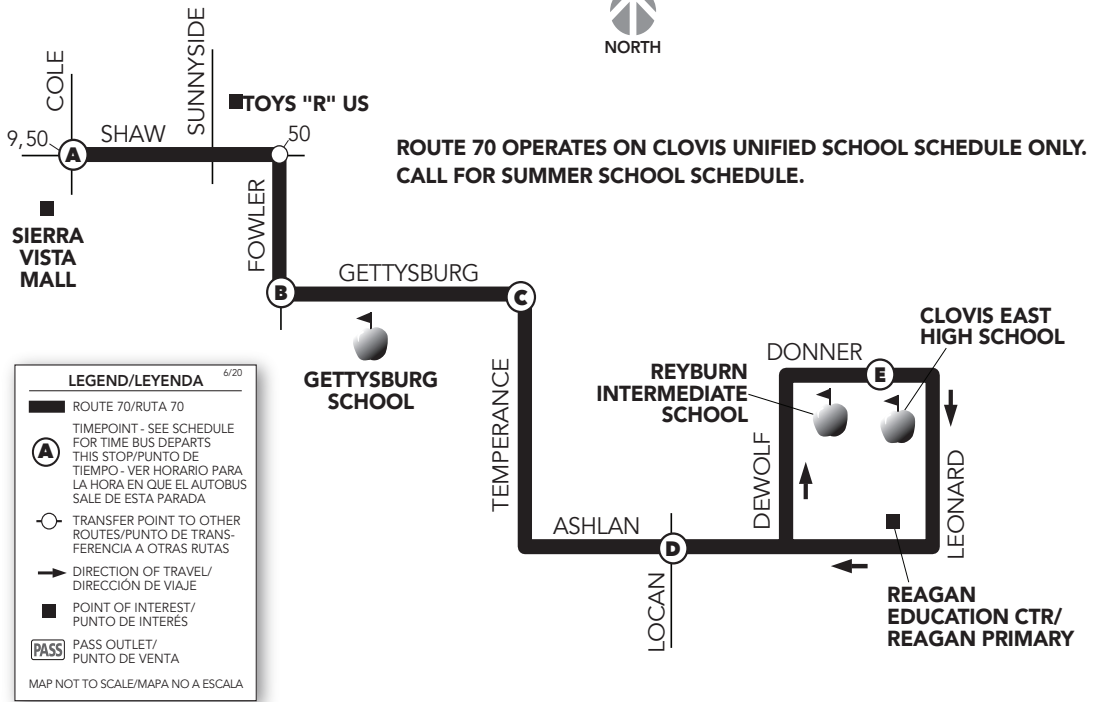

70

REAGAN EDUCATION CENTER EXPRESS

Route/Ruta

70

REAGAN CENTER EXPRESS Northbound/norte

SCHOOL DAYS/DÍAS DE COLEGIO

SIERRA VISTA MALL (A)	FOWLER GETTYSBURG (B)	TEMPERANCE GETTYSBURG (C)	ASHLAN LOCAN (D)	CLOVIS EAST HIGH SCHOOL/ REYBURN INTERMEDIATE (E)	ASHLAN LOCAN (D)	TEMPERANCE GETTYSBURG (C)	FOWLER GETTYSBURG (B)	SIERRA VISTA MALL (A)
7:10	7:14	7:18	7:22	7:30	--	--	--	--
--	--	--	--	2:55	--	3:06	3:10	3:18

LIGHT TYPE = AM BOLD TYPE = PM