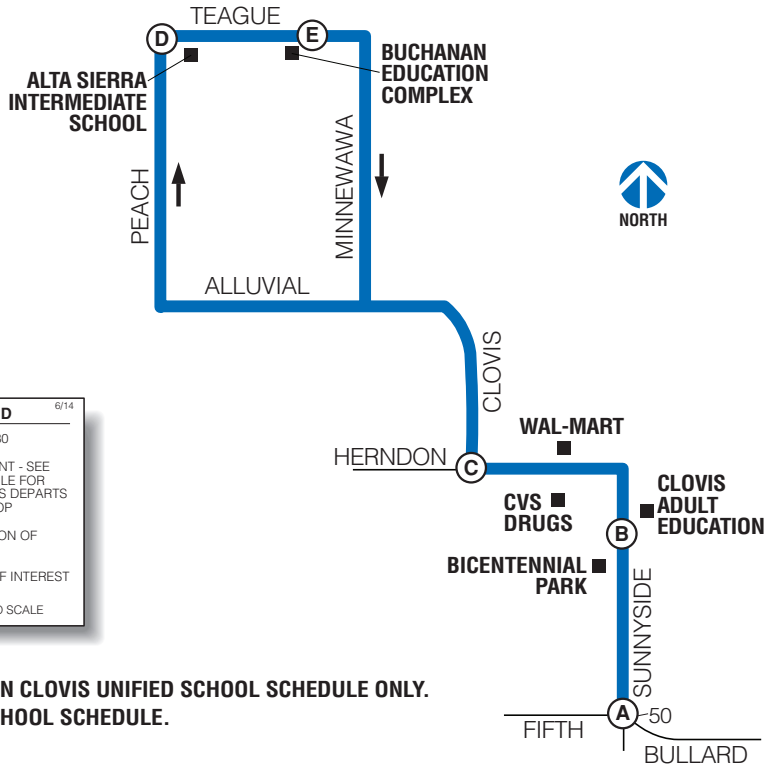

80 Buchanan Education Center Express

**ROUTE 80 OPERATES ON CLOVIS UNIFIED SCHOOL SCHEDULE ONLY.
CALL FOR SUMMER SCHOOL SCHEDULE.**

SCHOOL DAYS NORTHBOUND

SUNNYSIDE & FIFTH (A)	CLOVIS ADULT SCHOOL (B)	HERNDON & CLOVIS (WAL-MART) (C)	ALTA SIERRA (D)	BUCHANAN HIGH SCHOOL (E)	HERNDON & CLOVIS (BURGER KING) (C)	BICENTENNIAL PARK (B)	SUNNYSIDE & BULLARD (A)
702	704	706	714	719	--	--	--
--	--	--	250	255	305	310	312

Light Type = AM **Bold Type = PM**