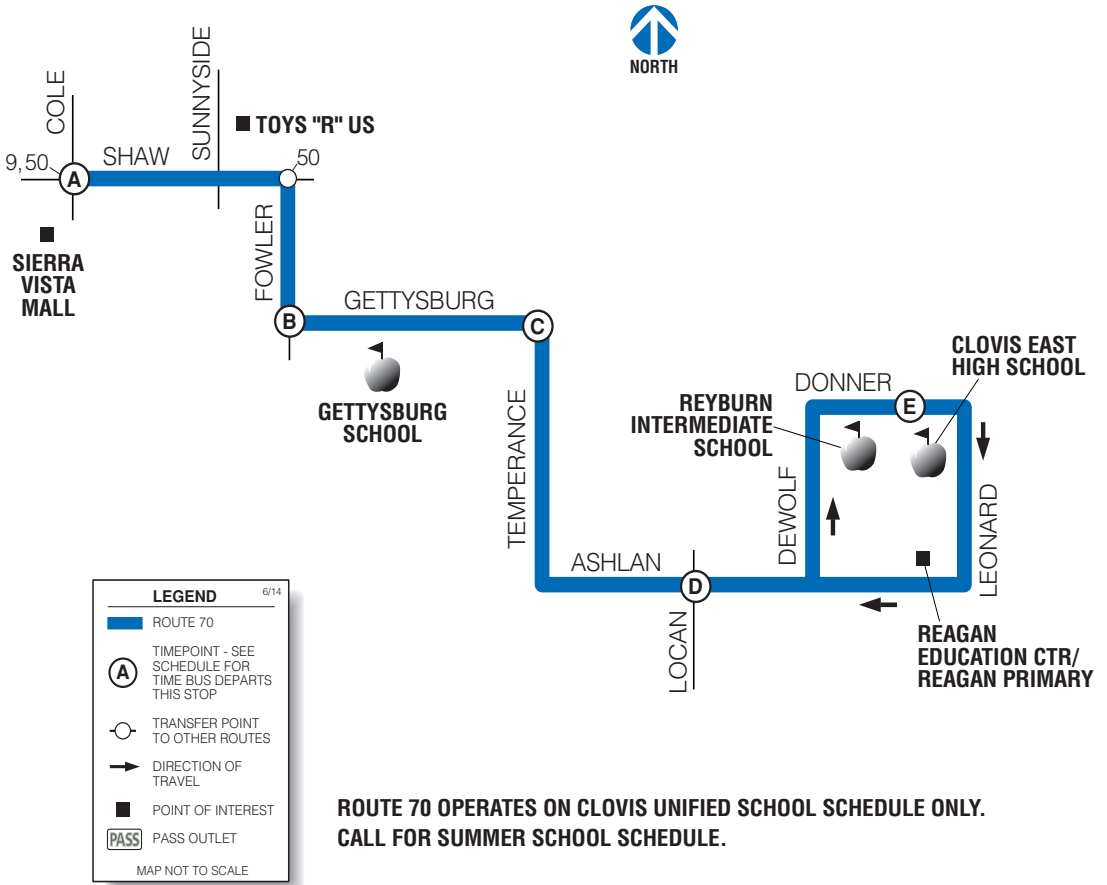

70 Reagan Education Center Express

**ROUTE 70 OPERATES ON CLOVIS UNIFIED SCHOOL SCHEDULE ONLY.
CALL FOR SUMMER SCHOOL SCHEDULE.**

SCHOOL DAYS NORTHBOUND

SIERRA VISTA MALL	FOWLER GETTYSBURG	TEMPERANCE GETTYSBURG	ASHLAN LOCAN	CLOVIS EAST HIGH SCHOOL /REYBURN INTERMEDIATE	ASHLAN LOCAN	TEMPERANCE GETTYSBURG	FOWLER GETTYSBURG	SIERRA VISTA MALL
(A)	(B)	(C)	(D)	(E)	(D)	(C)	(B)	(A)
710	714	718	722	730	--	--	--	--
--	--	--	--	255	--	306	310	318

Light Type = AM **Bold Type = PM**