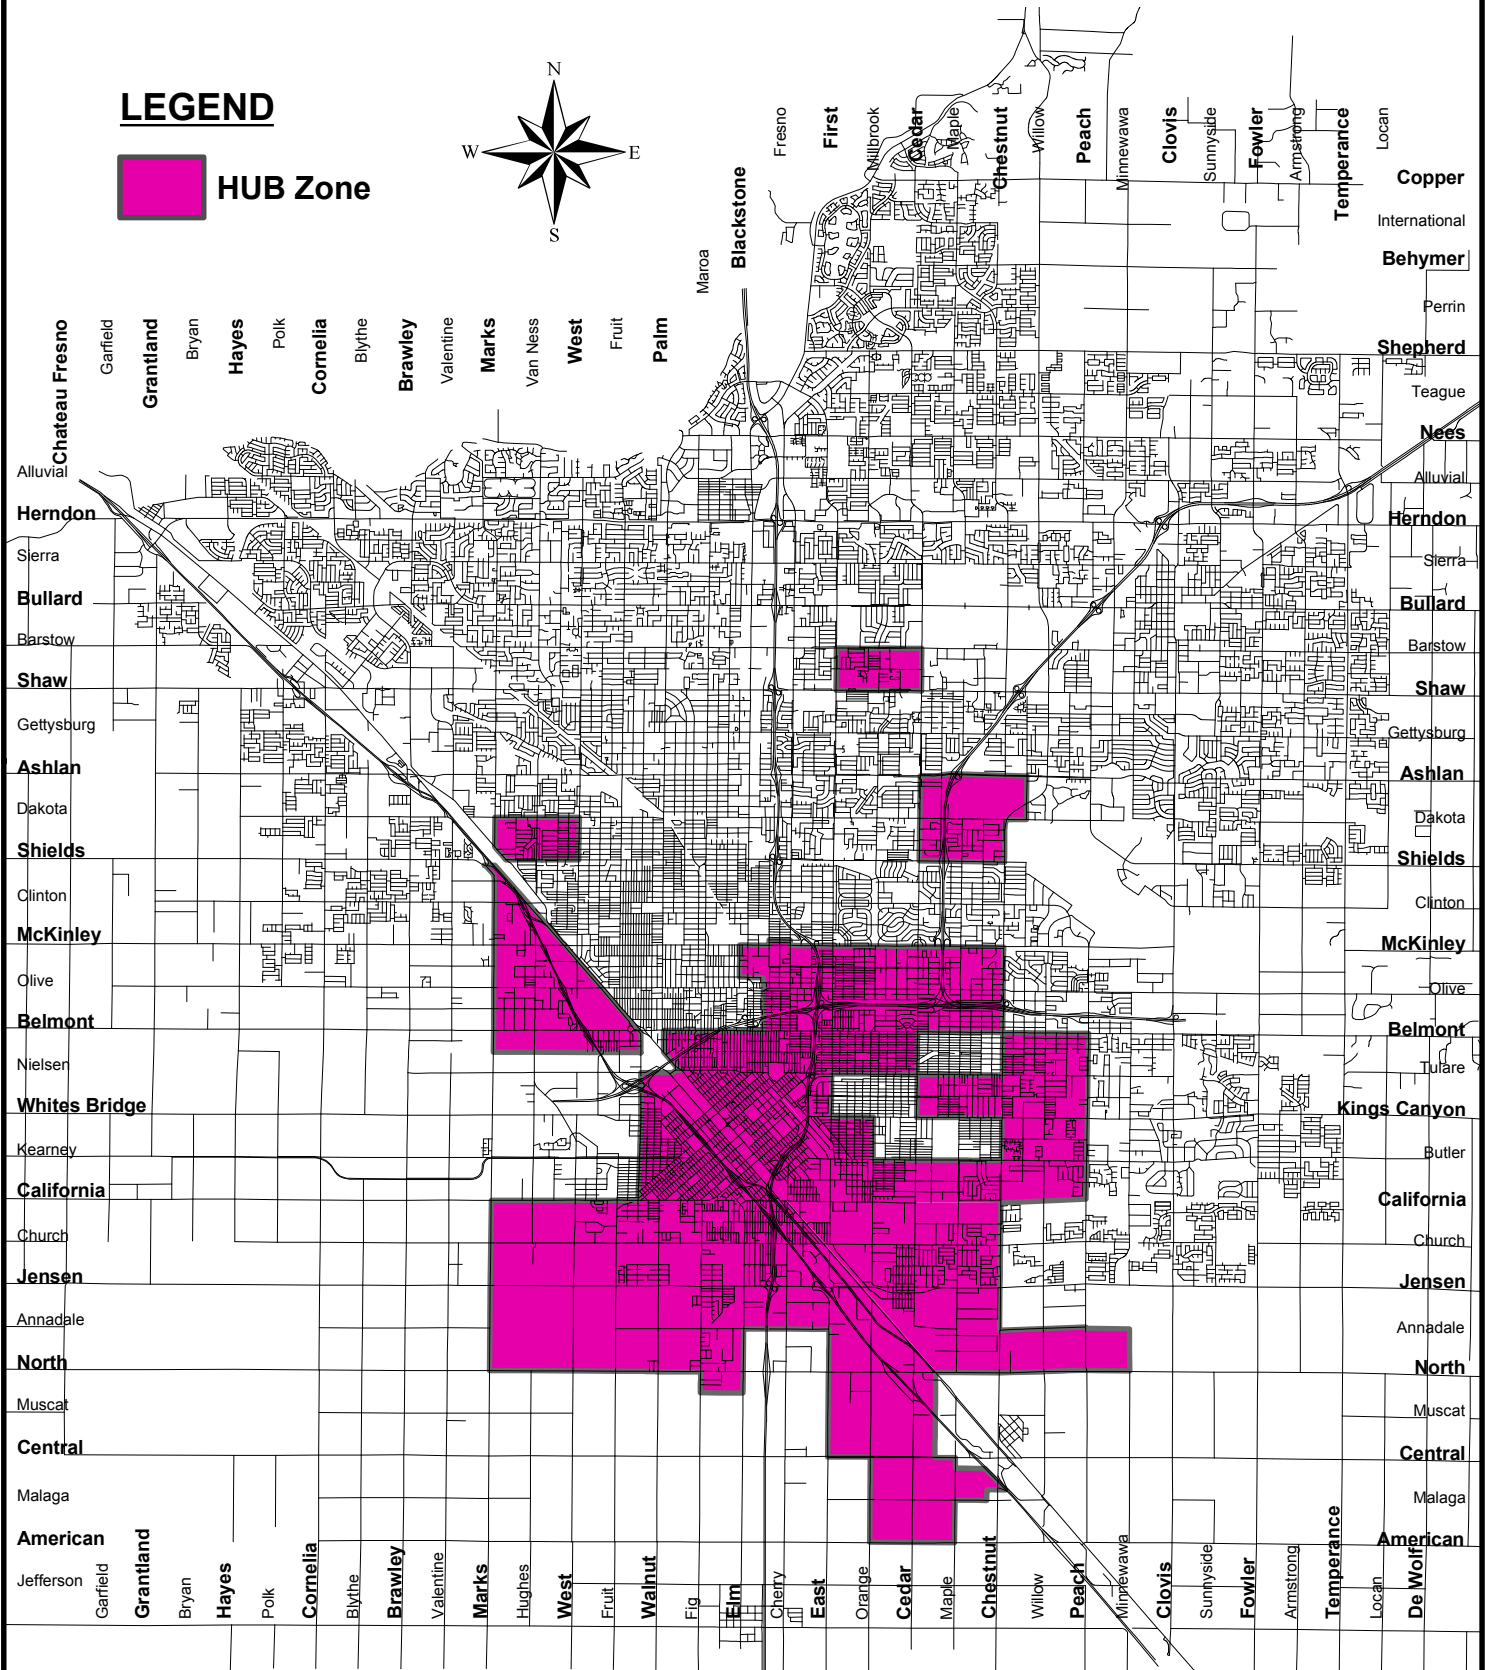

# City of Fresno HUB ZONE MAP

## LEGEND

Updated January 24, 2007