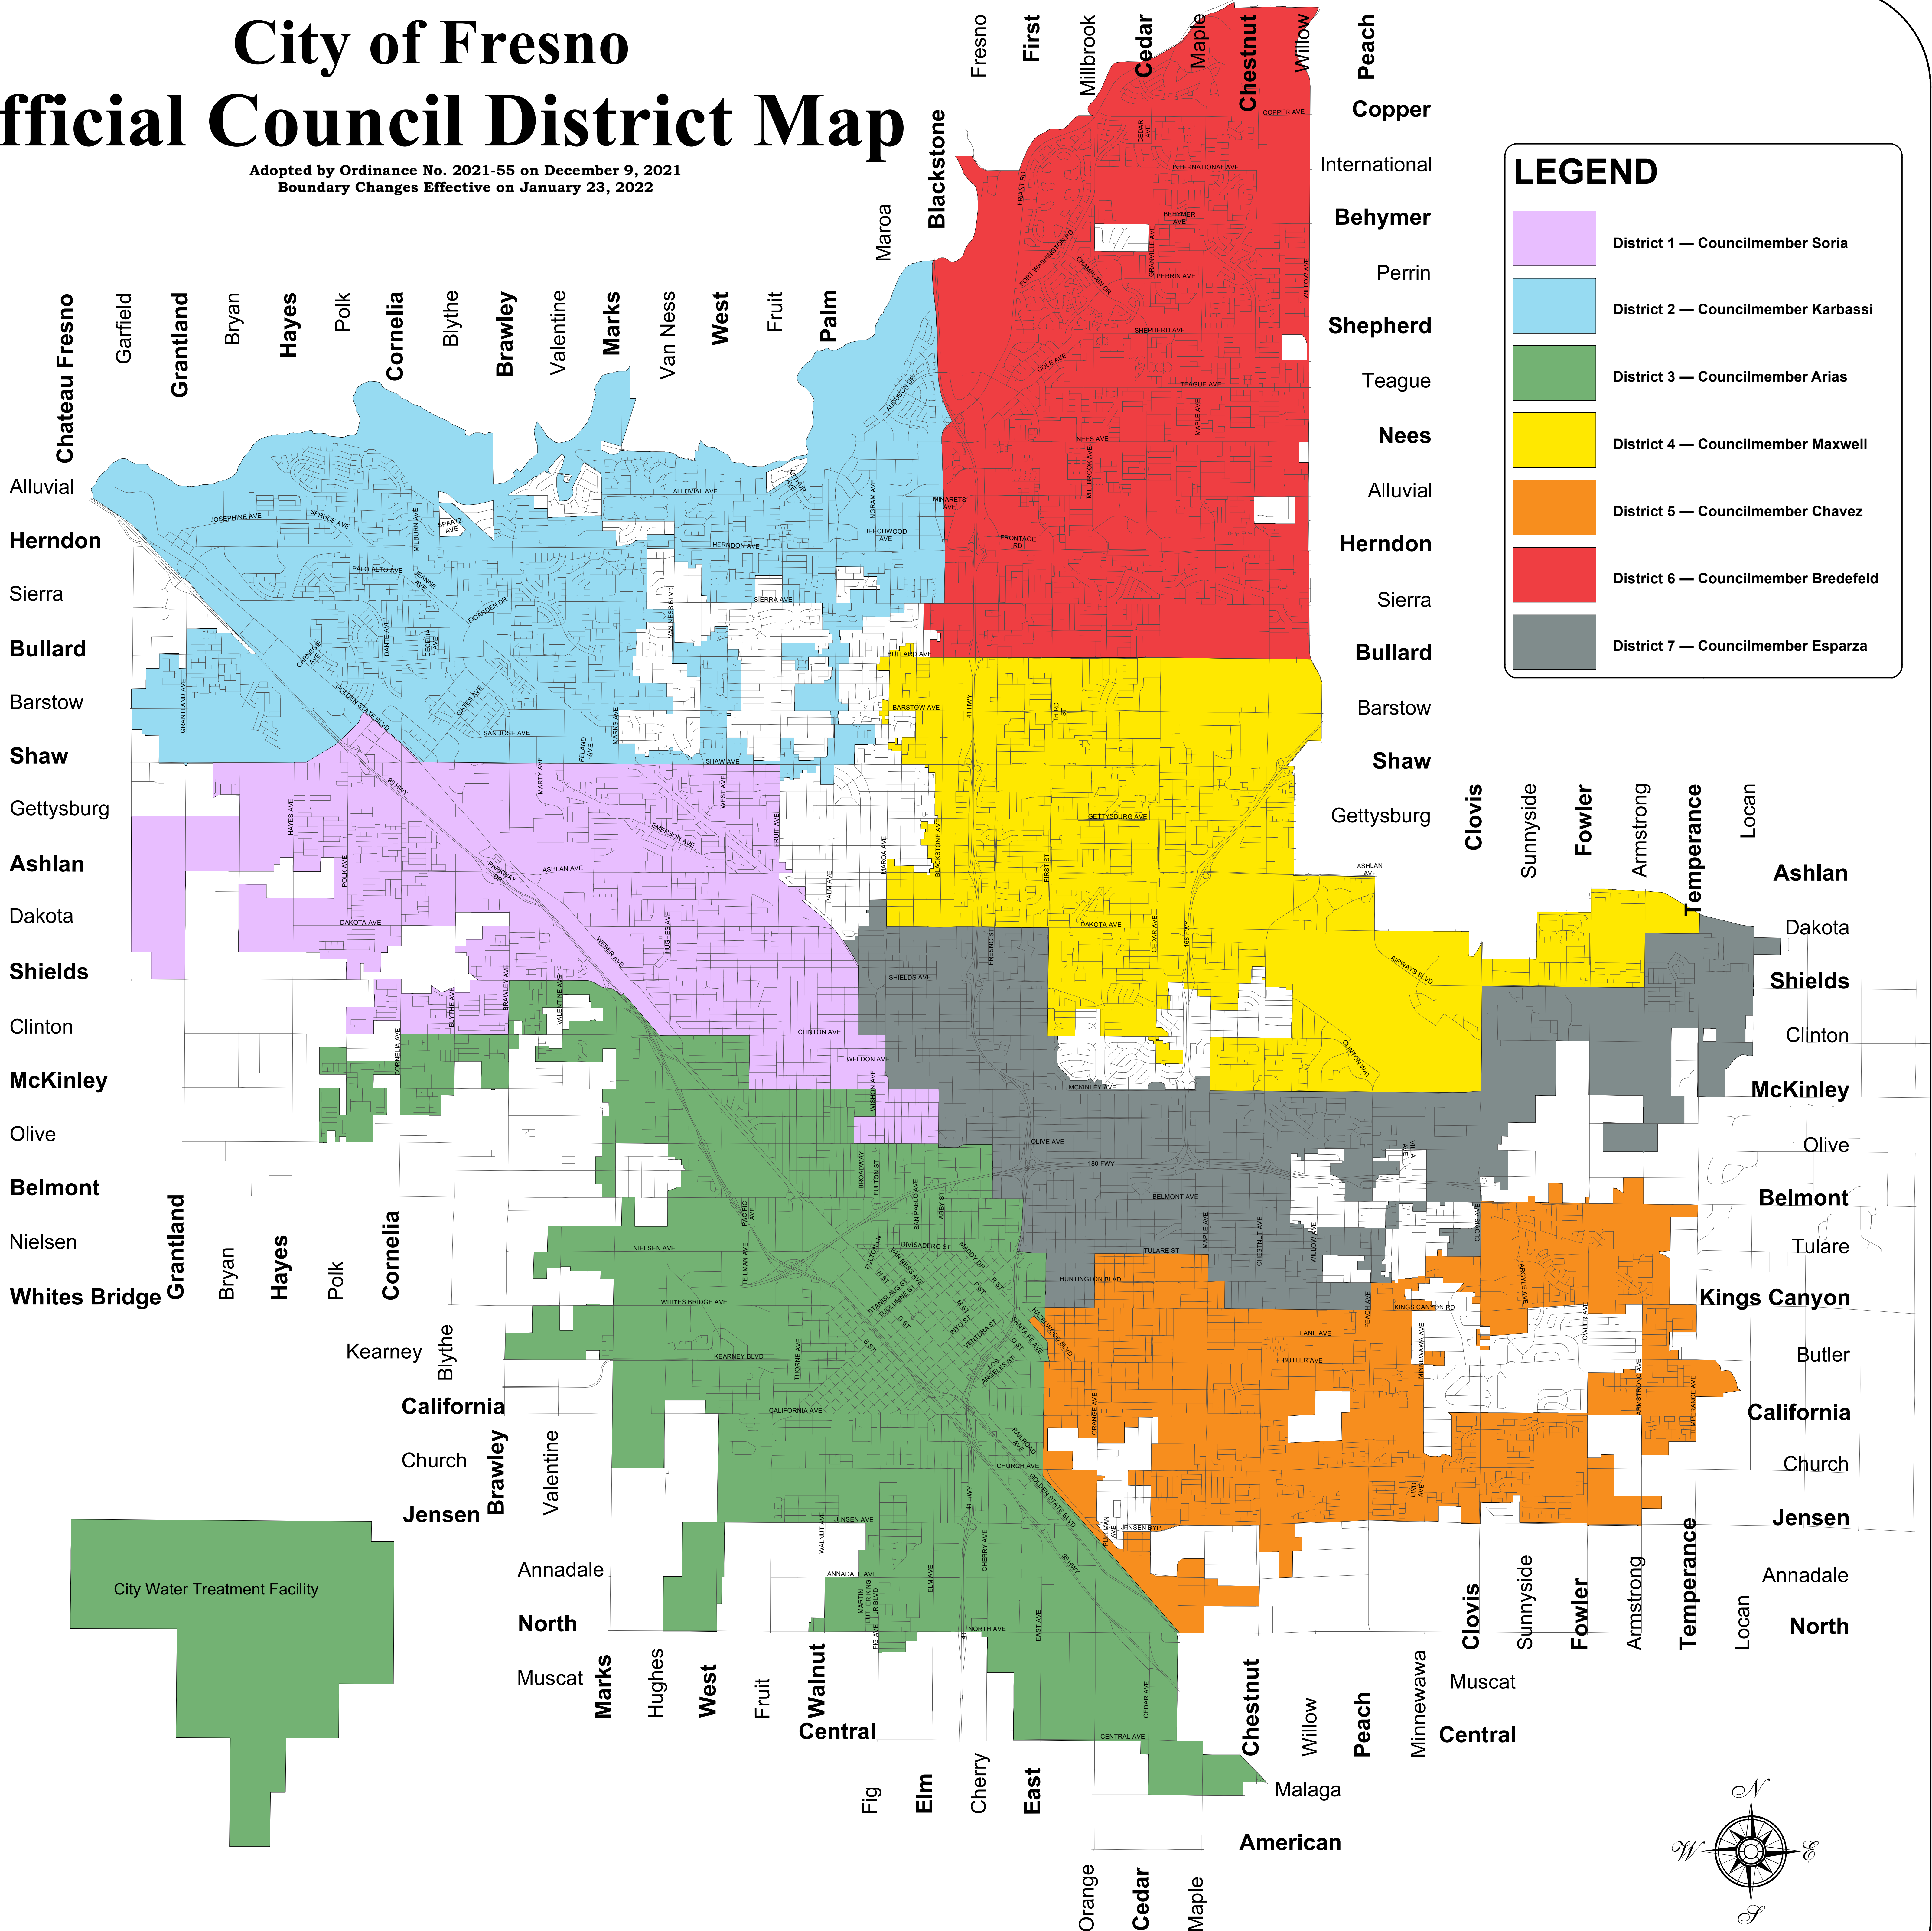

City of Fresno Official Council District Map

Adopted by Ordinance No. 2021-55 on December 9, 2021
Boundary Changes Effective on January 23, 2022

LEGEND

- District 1 — Councilmember Soria
- District 2 — Councilmember Karbassi
- District 3 — Councilmember Arias
- District 4 — Councilmember Maxwell
- District 5 — Councilmember Chavez
- District 6 — Councilmember Bredefeld
- District 7 — Councilmember Esparza