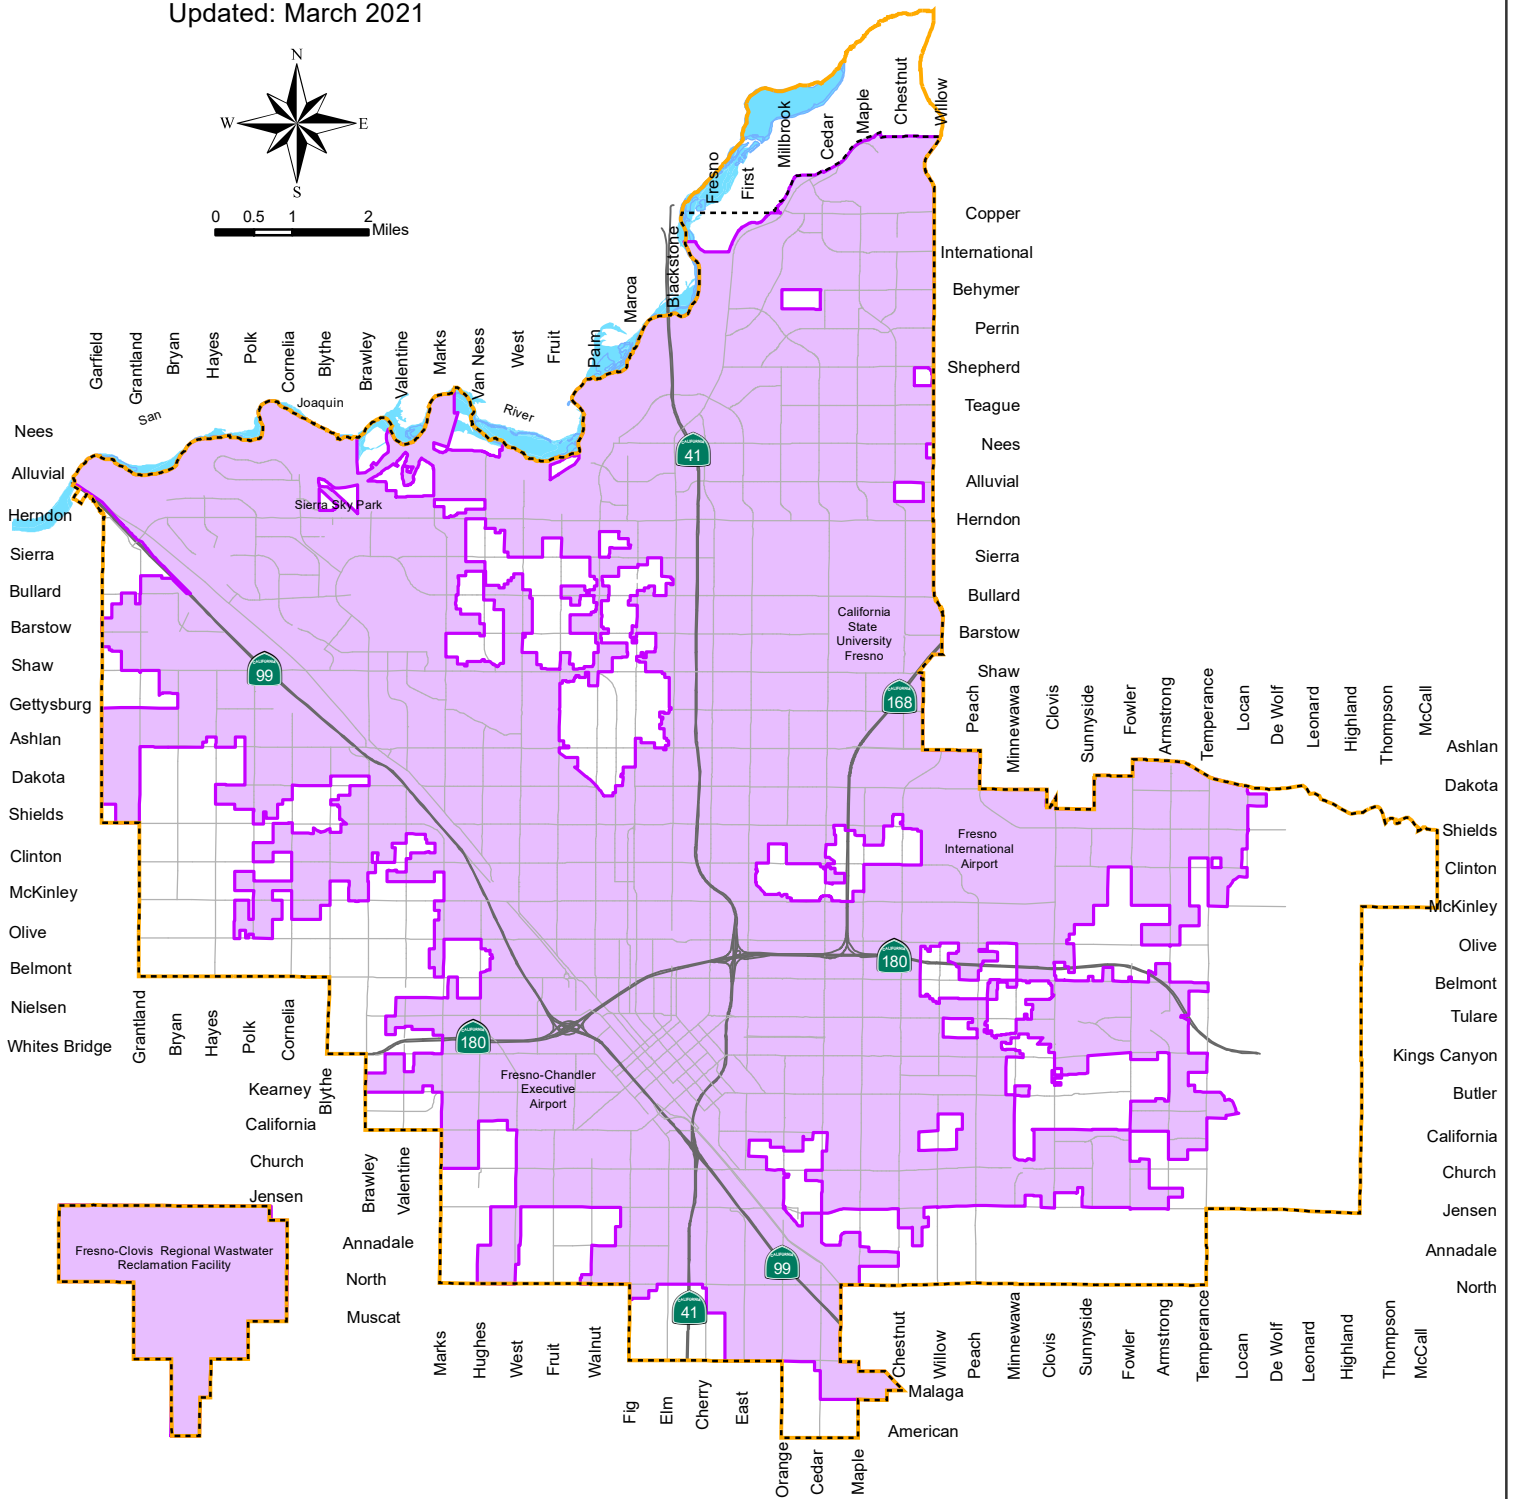

City of Fresno Incorporated Area

(116.93 Square Miles)
Updated: March 2021

Legend

- Incorporated Area (City Limits)
- Sphere of Influence
- Planning Area

Source: City of Fresno, Planning and Development Department.
Disclaimer: This map is believed to be an accurate representation of the City of Fresno GIS data, however we make no warranties either expressed or implied for correctness of this data.