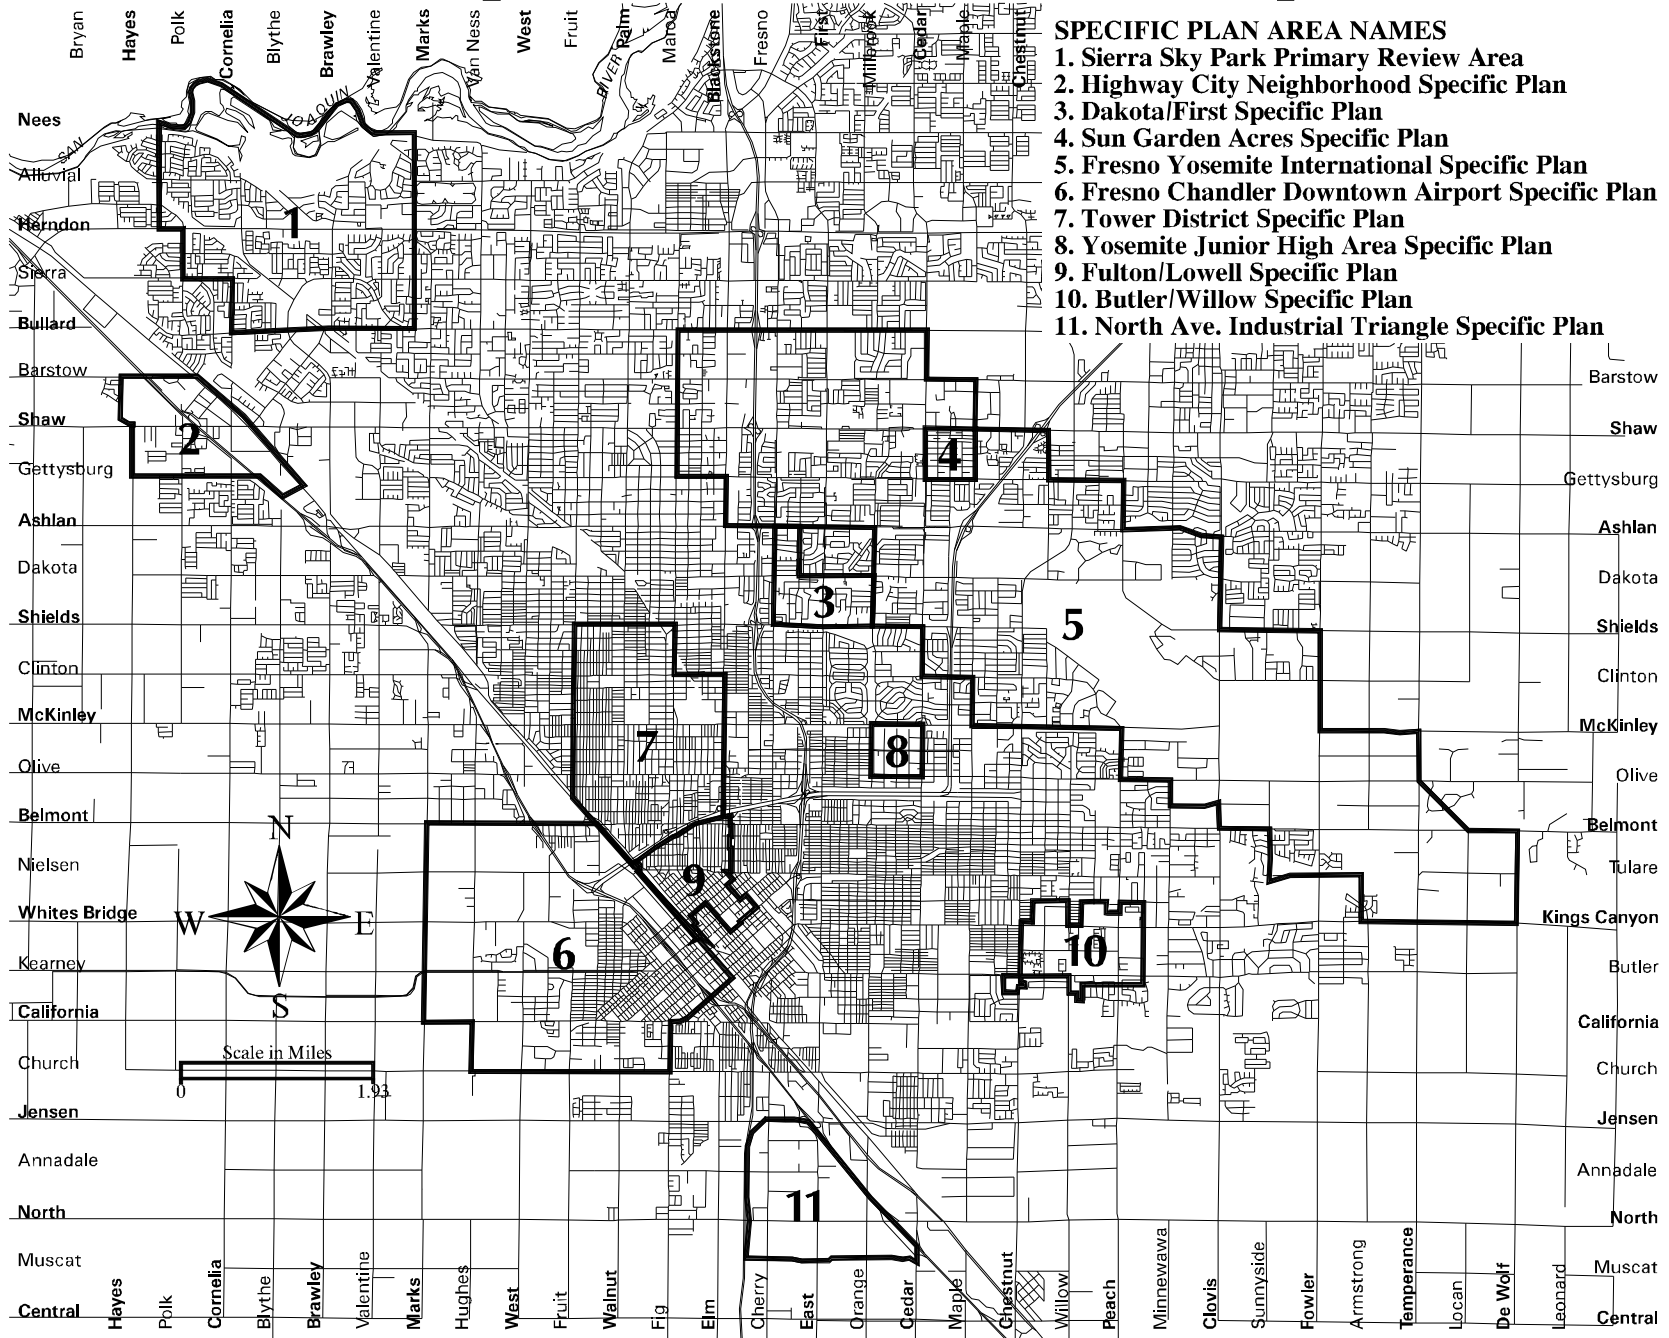

# APPENDIX E

## Specific Plan Boundaries Map

- SPECIFIC PLAN AREA NAMES**
1. Sierra Sky Park Primary Review Area
  2. Highway City Neighborhood Specific Plan
  3. Dakota/First Specific Plan
  4. Sun Garden Acres Specific Plan
  5. Fresno Yosemite International Specific Plan
  6. Fresno Chandler Downtown Airport Specific Plan
  7. Tower District Specific Plan
  8. Yosemite Junior High Area Specific Plan
  9. Fulton/Lowell Specific Plan
  10. Butler/Willow Specific Plan
  11. North Ave. Industrial Triangle Specific Plan