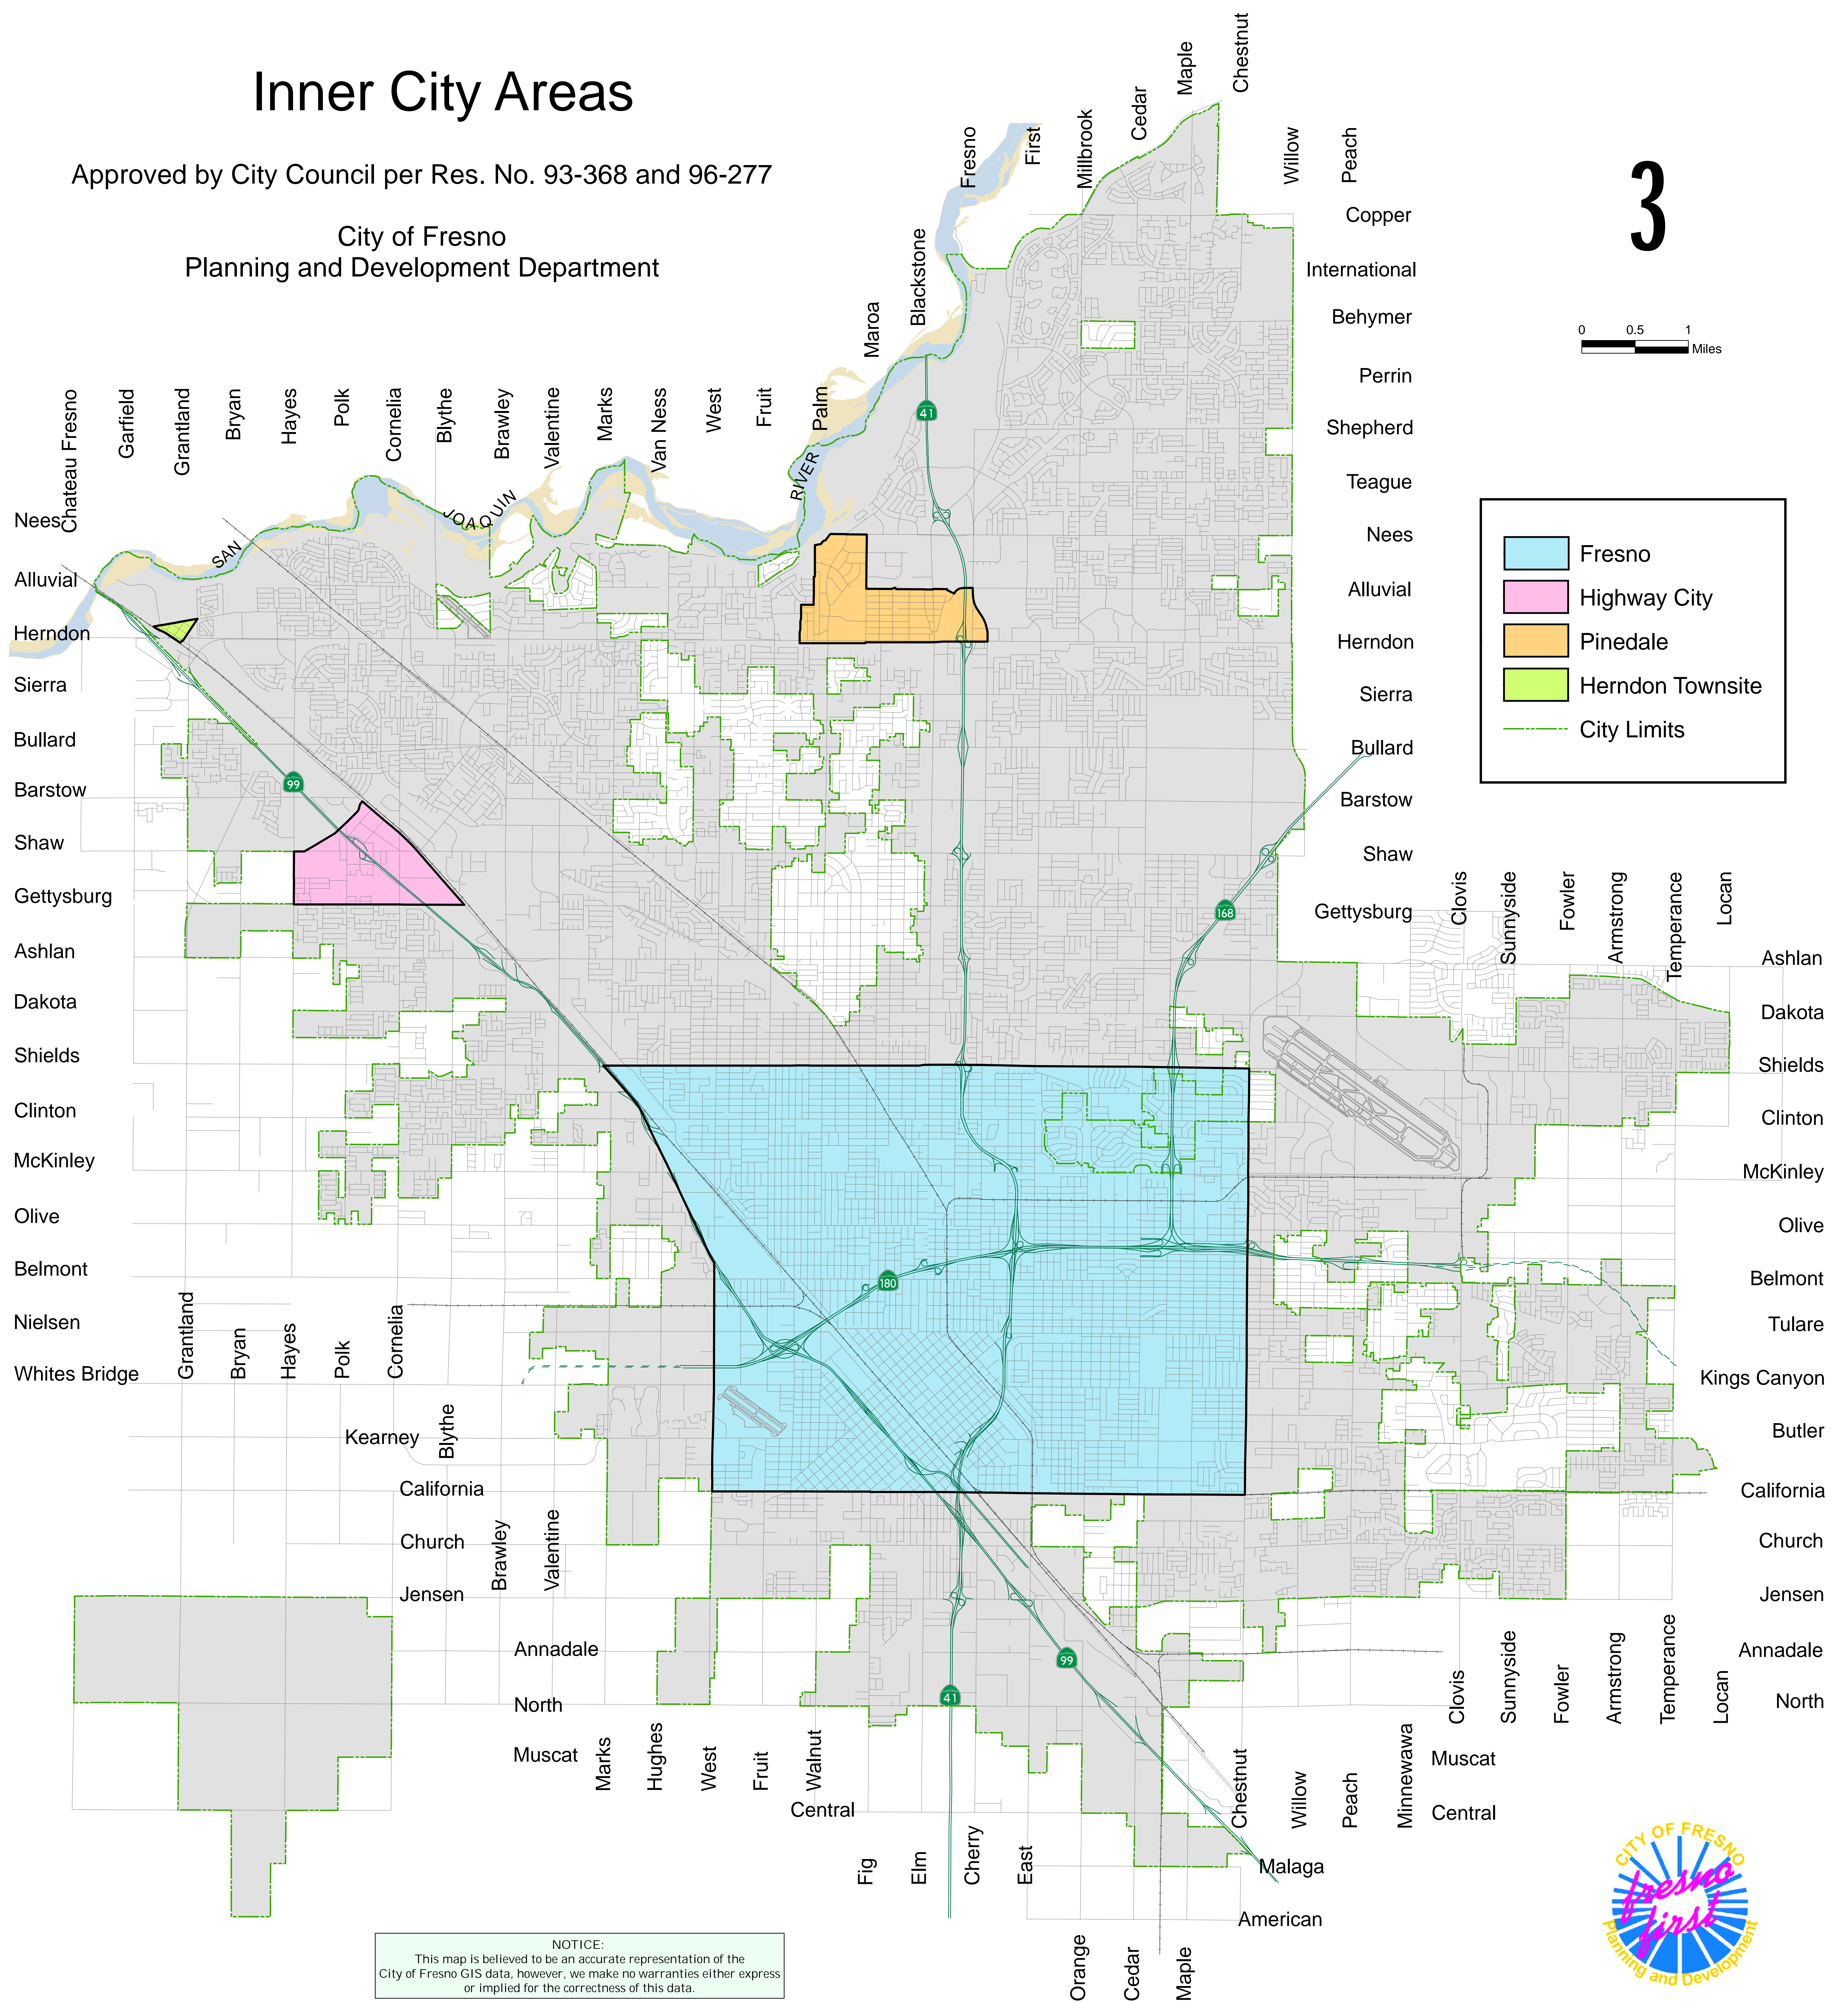

Inner City Areas

Approved by City Council per Res. No. 93-368 and 96-277

City of Fresno
Planning and Development Department

3

NOTICE:
This map is believed to be an accurate representation of the City of Fresno GIS data, however, we make no warranties either express or implied for the correctness of this data.