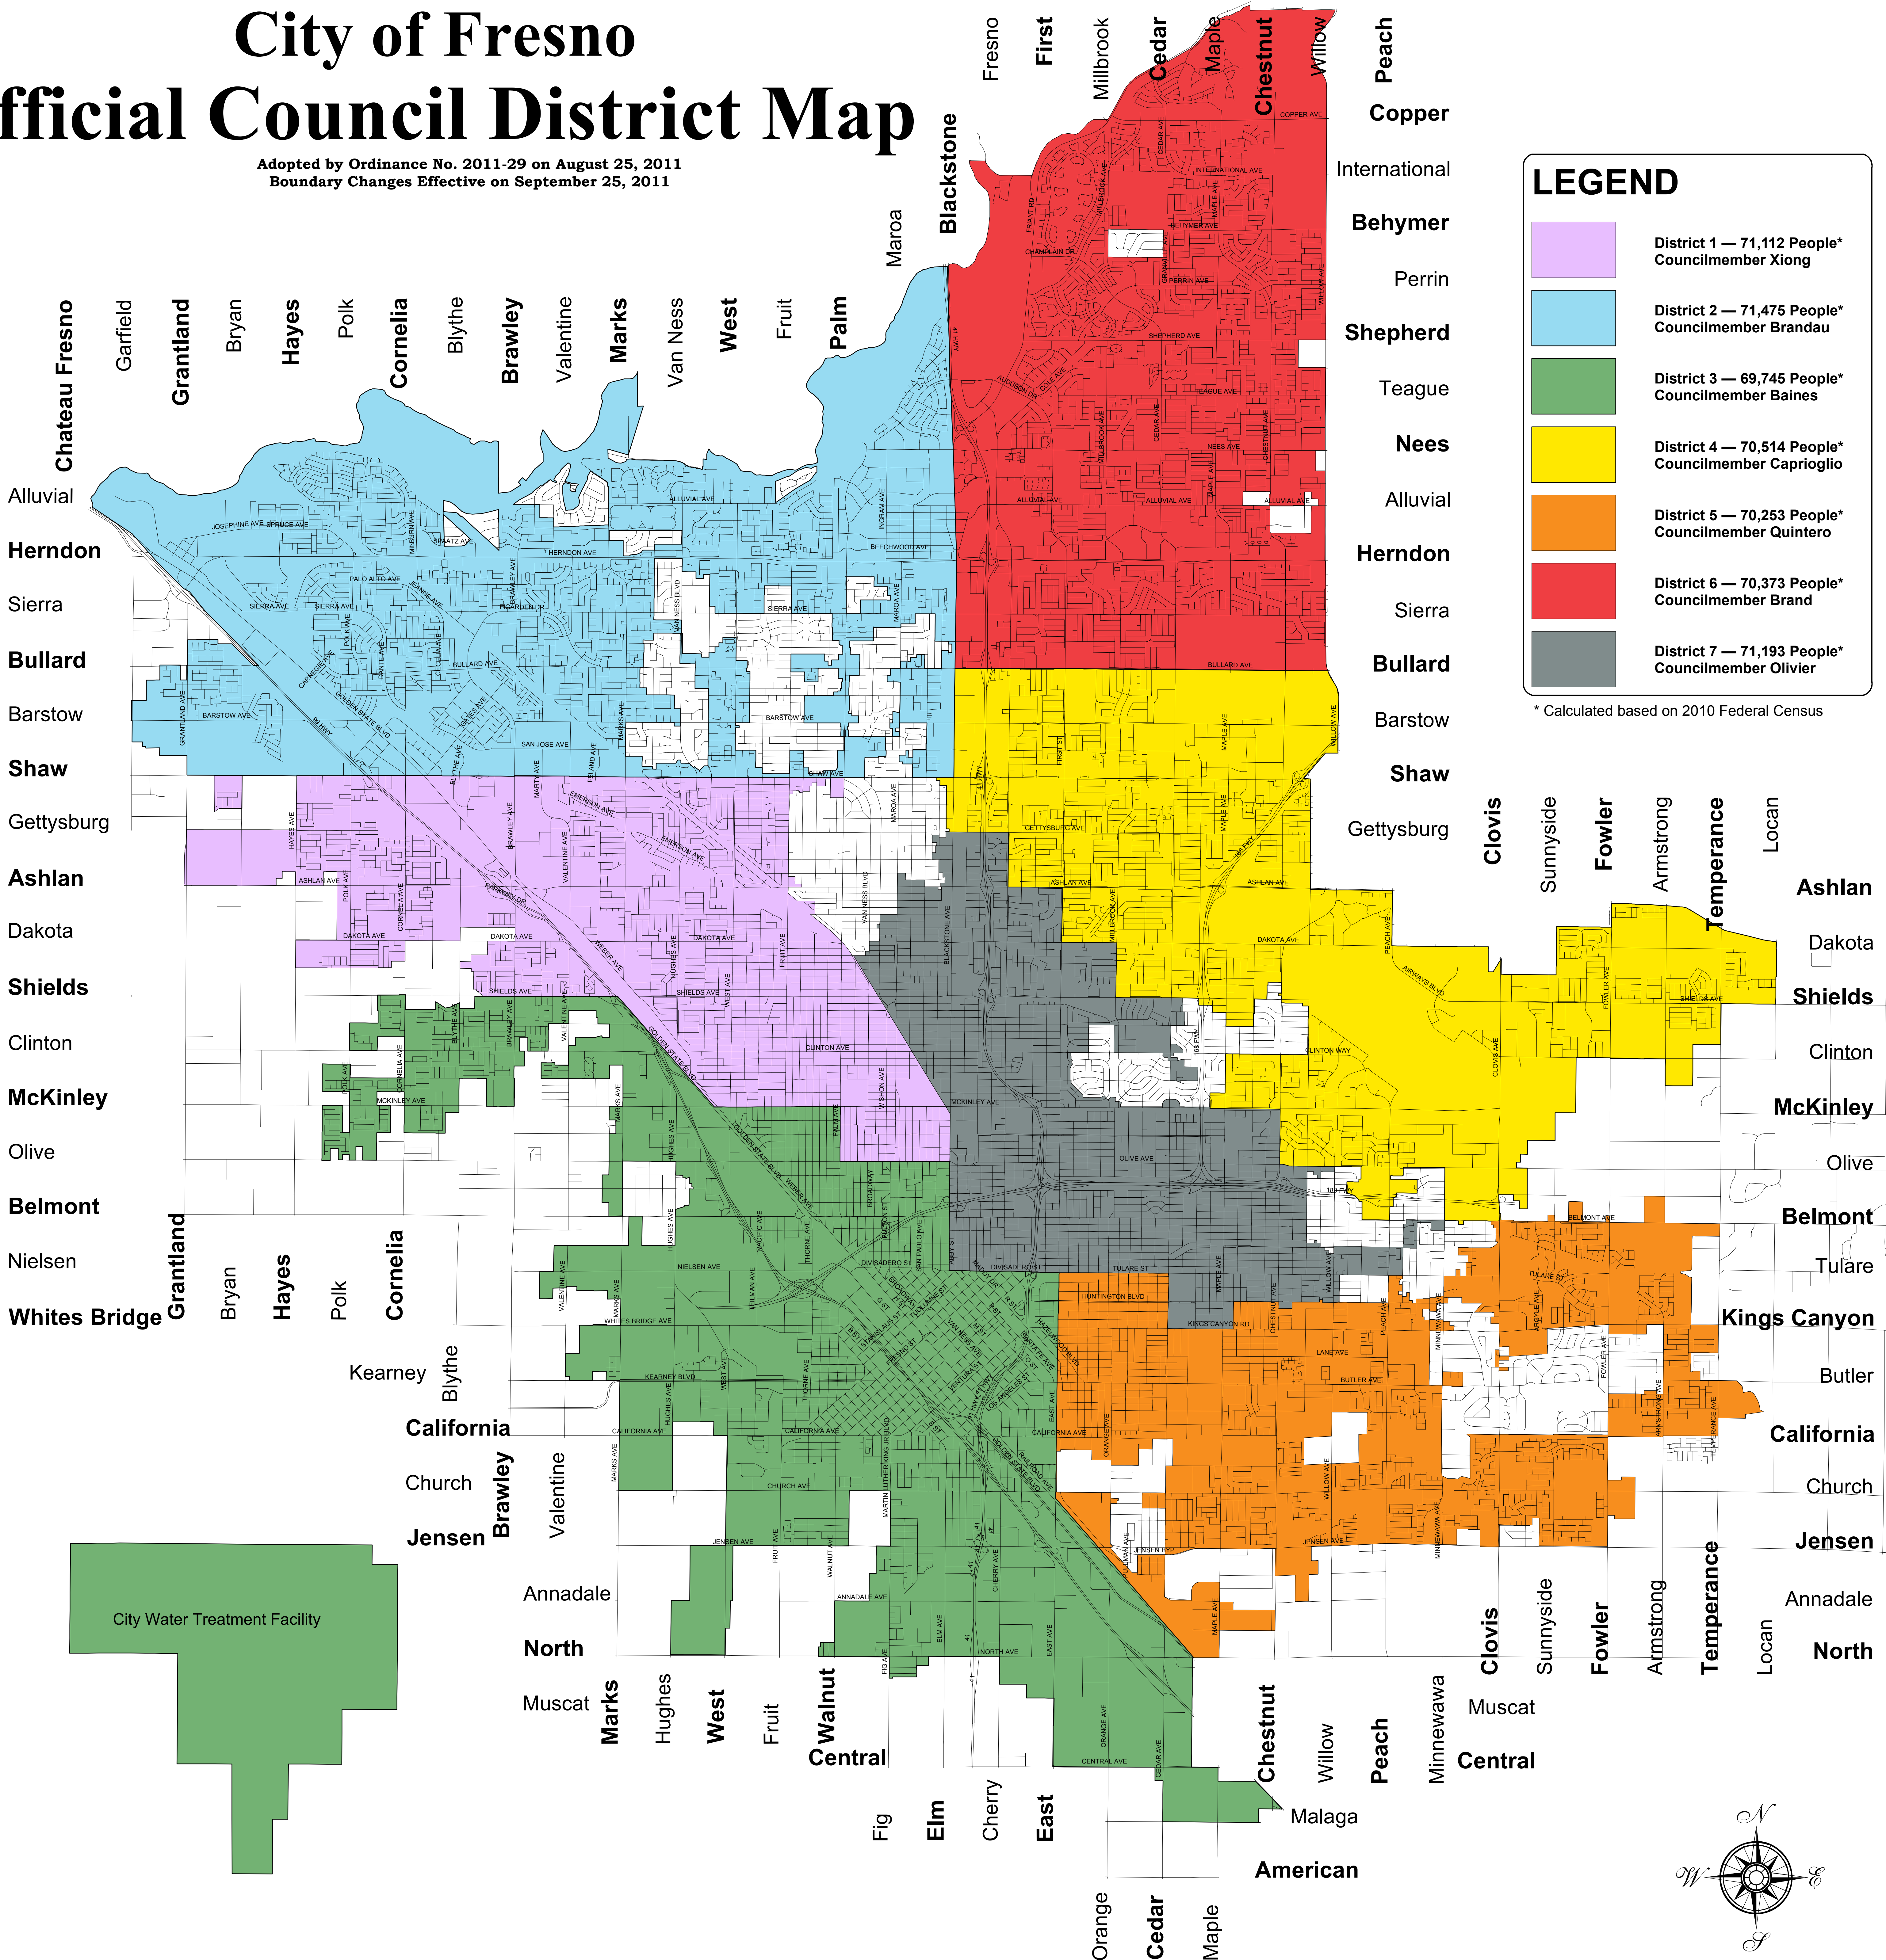

City of Fresno Official Council District Map

Adopted by Ordinance No. 2011-29 on August 25, 2011
Boundary Changes Effective on September 25, 2011

LEGEND

	District 1 — 71,112 People* Councilmember Xiong
	District 2 — 71,475 People* Councilmember Brandau
	District 3 — 69,745 People* Councilmember Baines
	District 4 — 70,514 People* Councilmember Caprioglio
	District 5 — 70,253 People* Councilmember Quintero
	District 6 — 70,373 People* Councilmember Brand
	District 7 — 71,193 People* Councilmember Olivier

* Calculated based on 2010 Federal Census