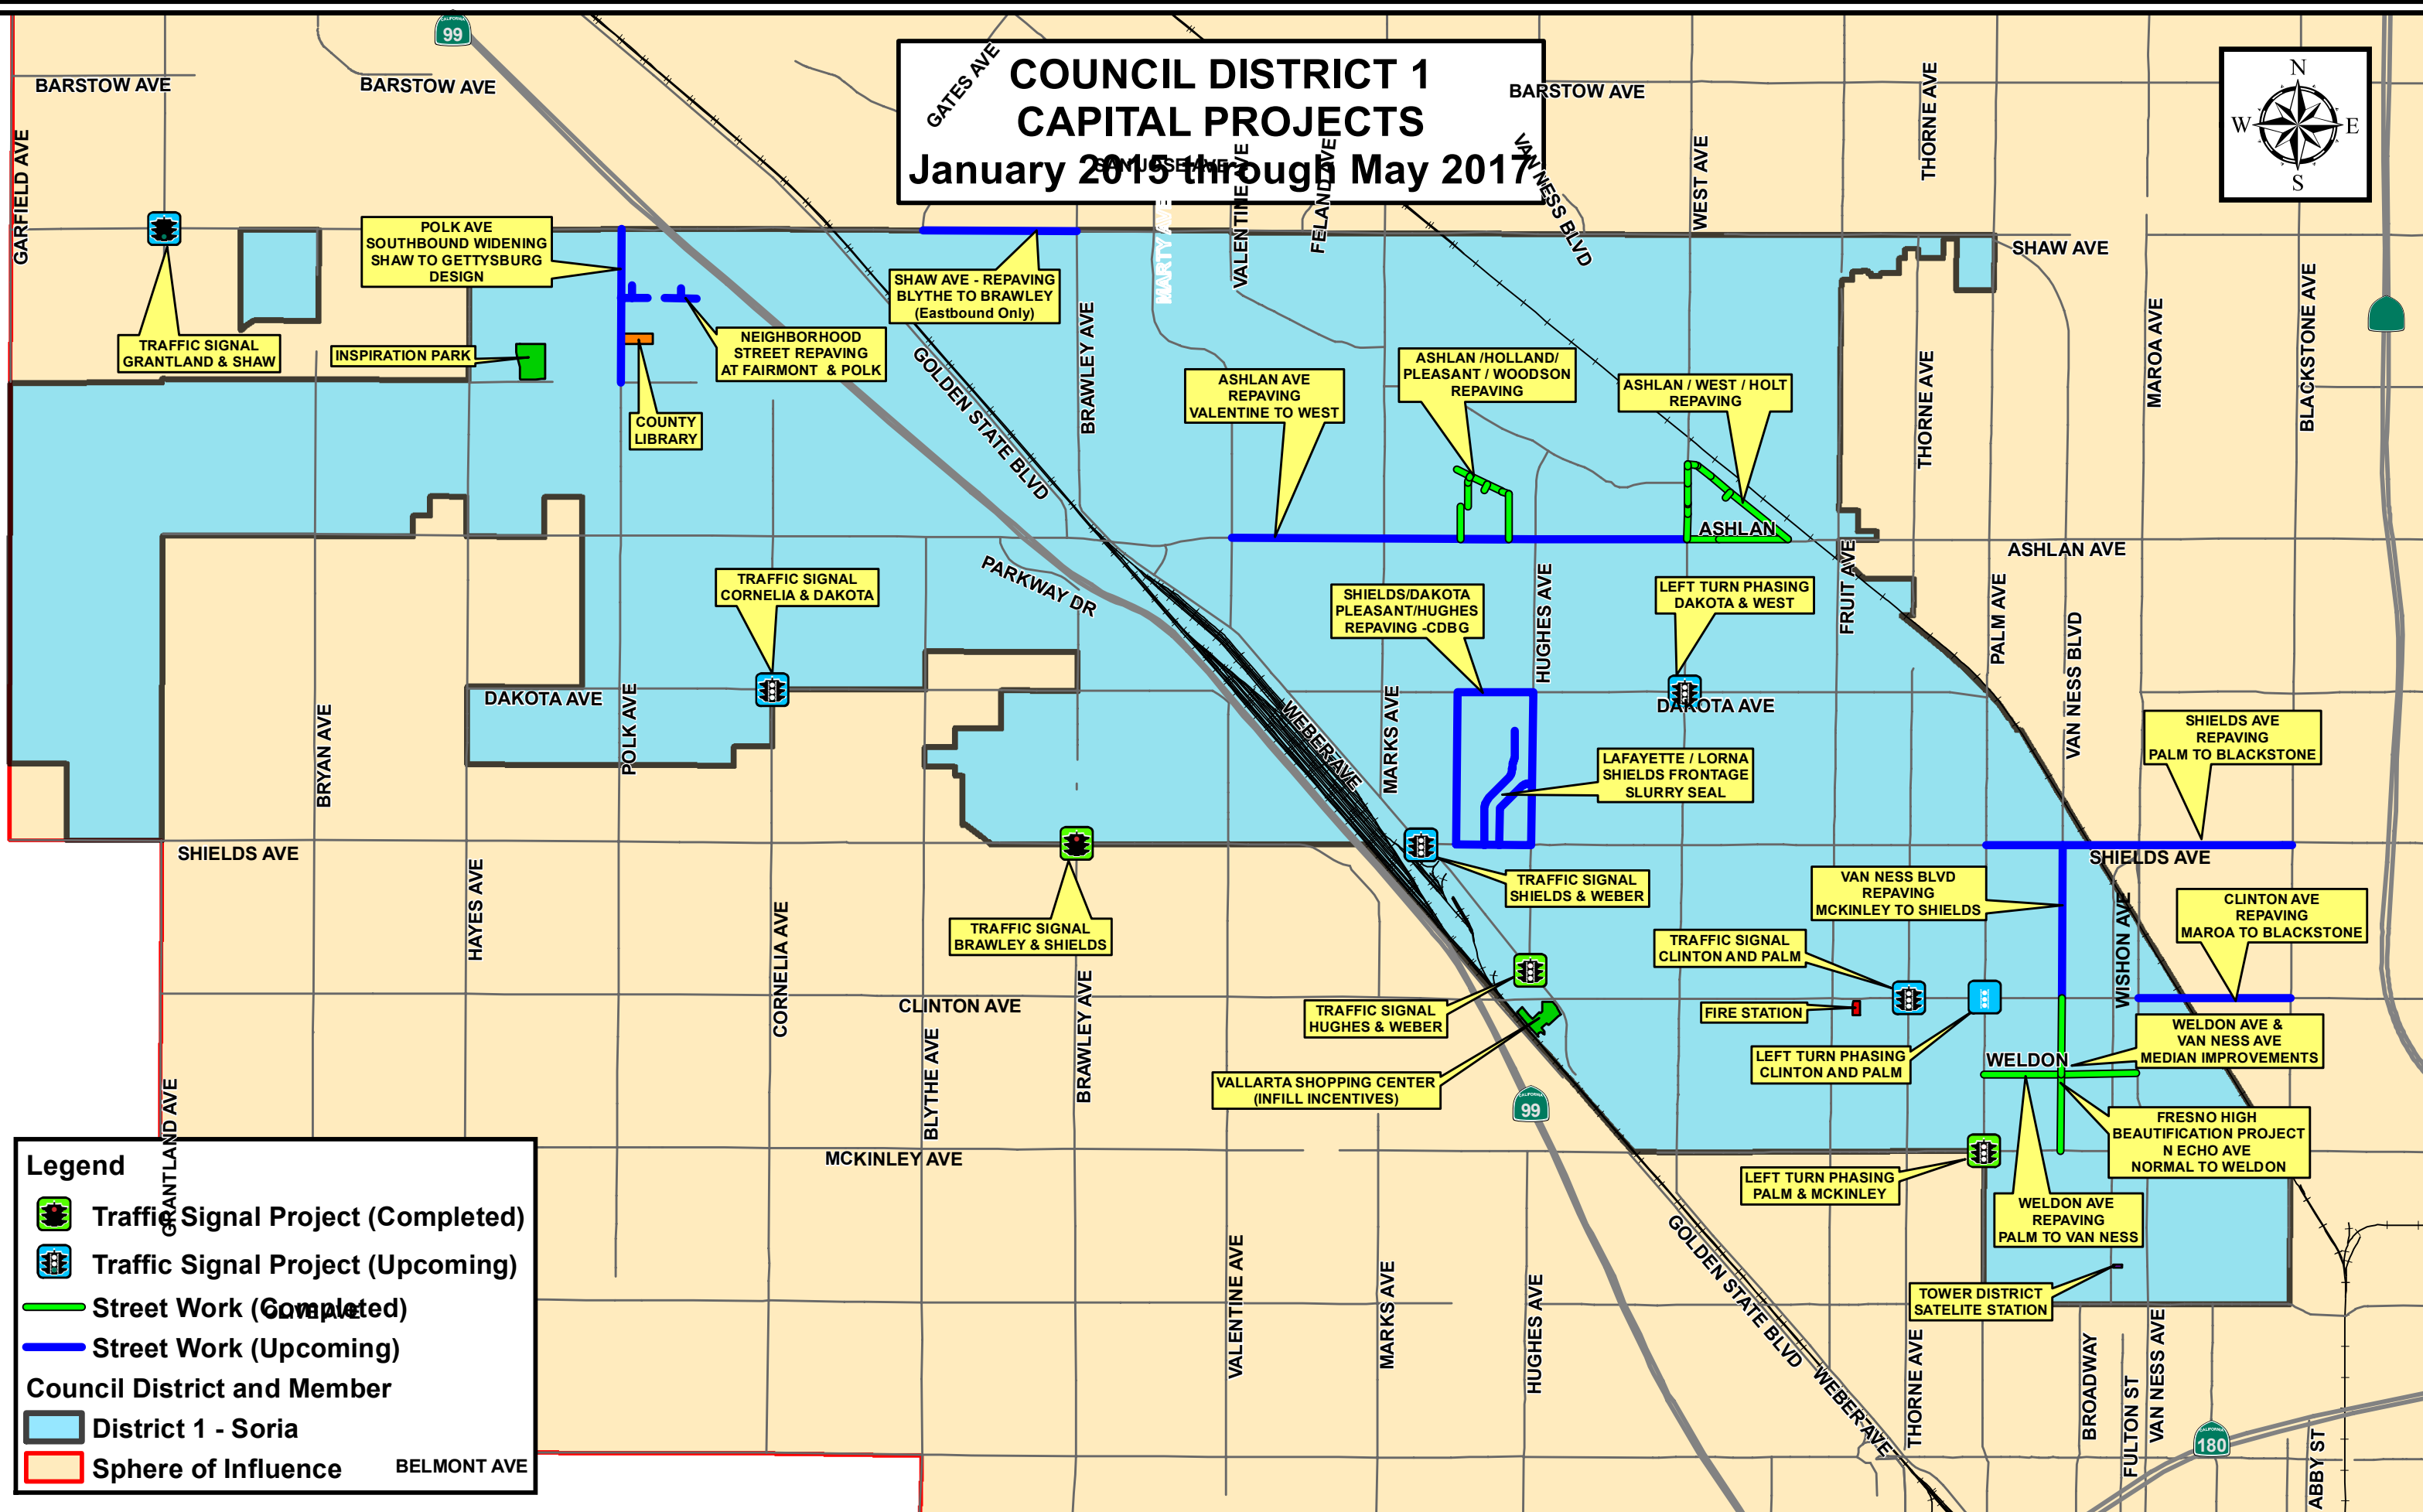

COUNCIL DISTRICT 1 CAPITAL PROJECTS January 2015 through May 2017

Legend

- Traffic Signal Project (Completed)
- Traffic Signal Project (Upcoming)
- Street Work (Completed)
- Street Work (Upcoming)
- Council District and Member**
- District 1 - Soria
- Sphere of Influence