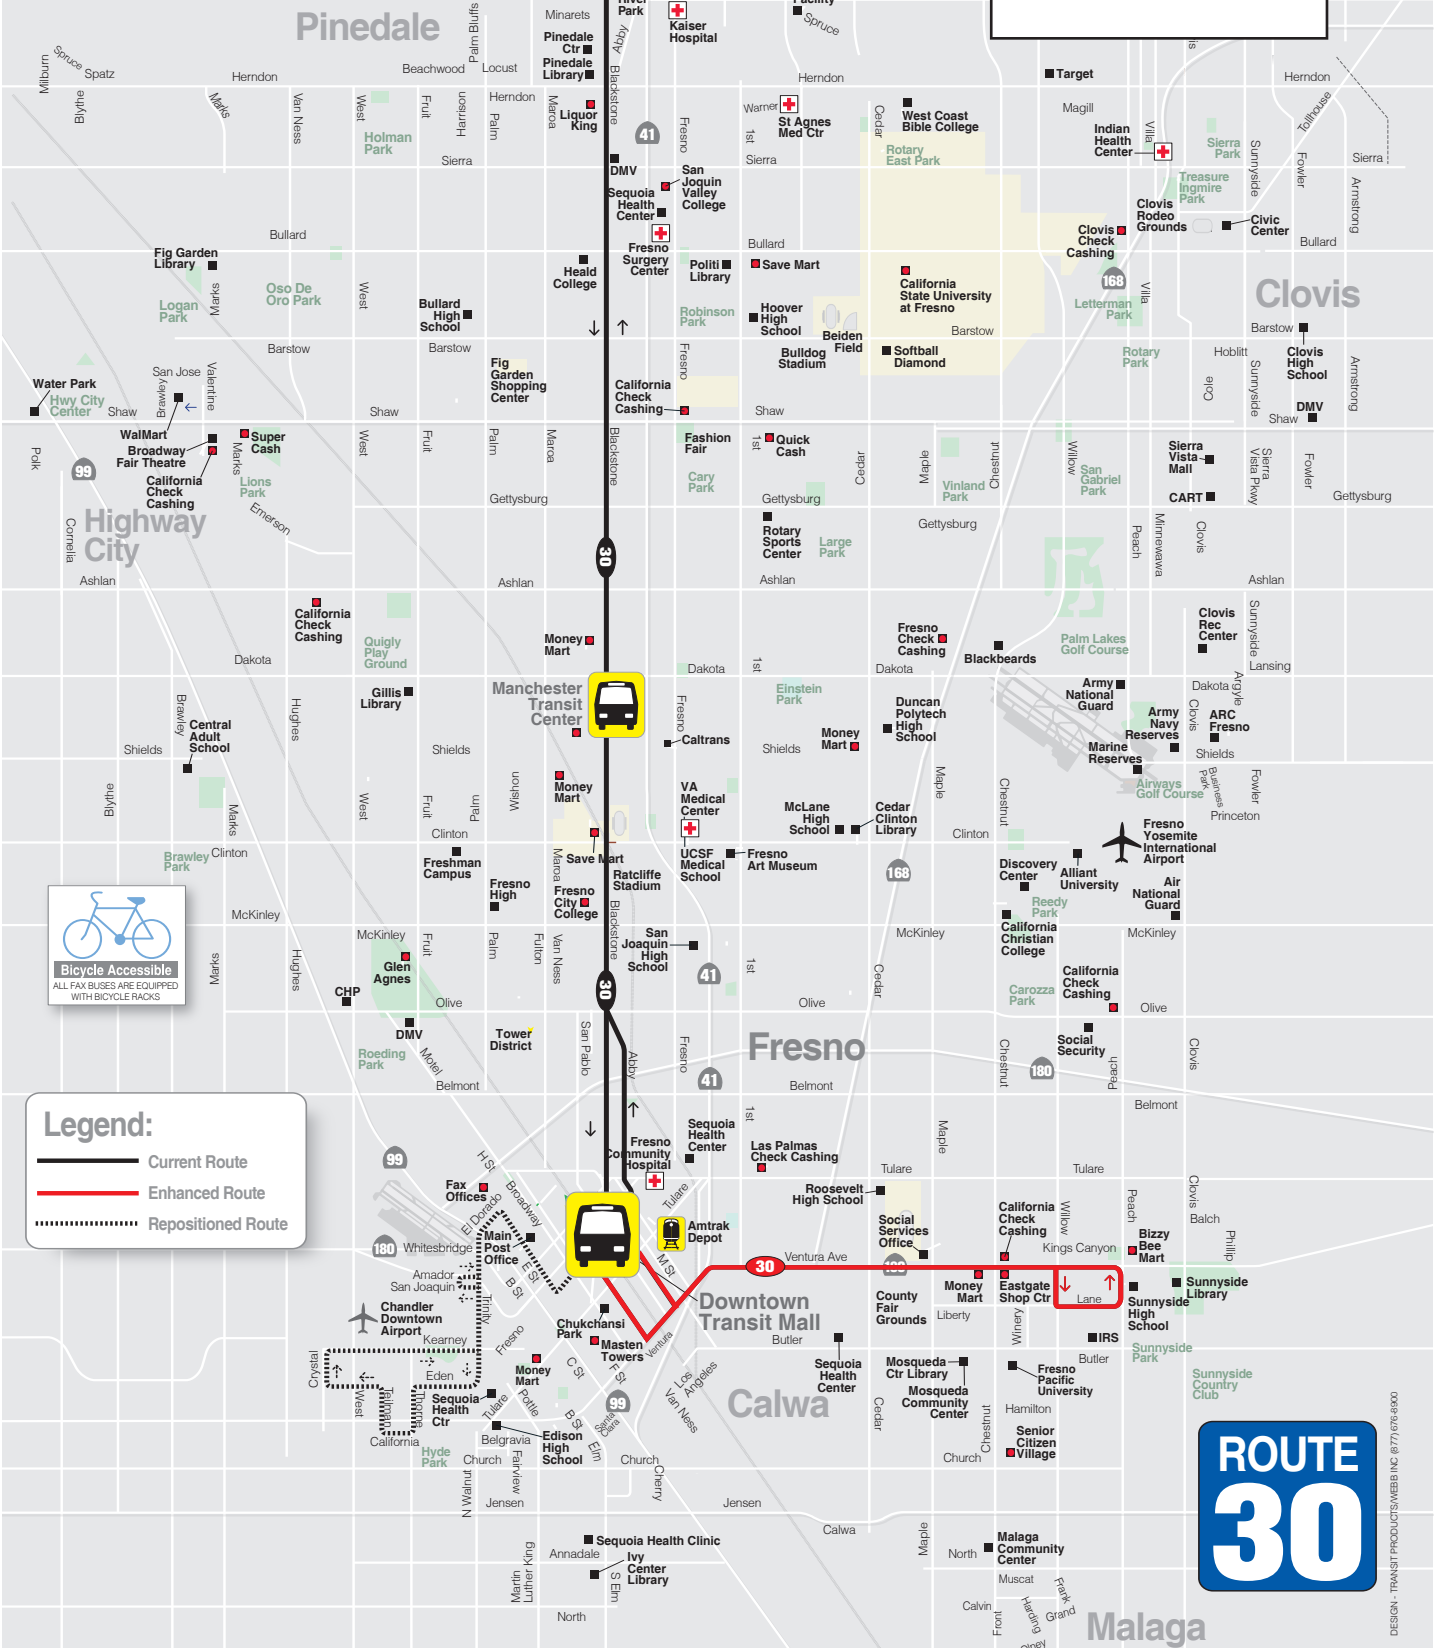

FAX

FRESNO AREA EXPRESS
System Map

Proposed Adjustment to FAX Route 30

Legend:

- Current Route
- Enhanced Route
- Repositioned Route

ROUTE 30