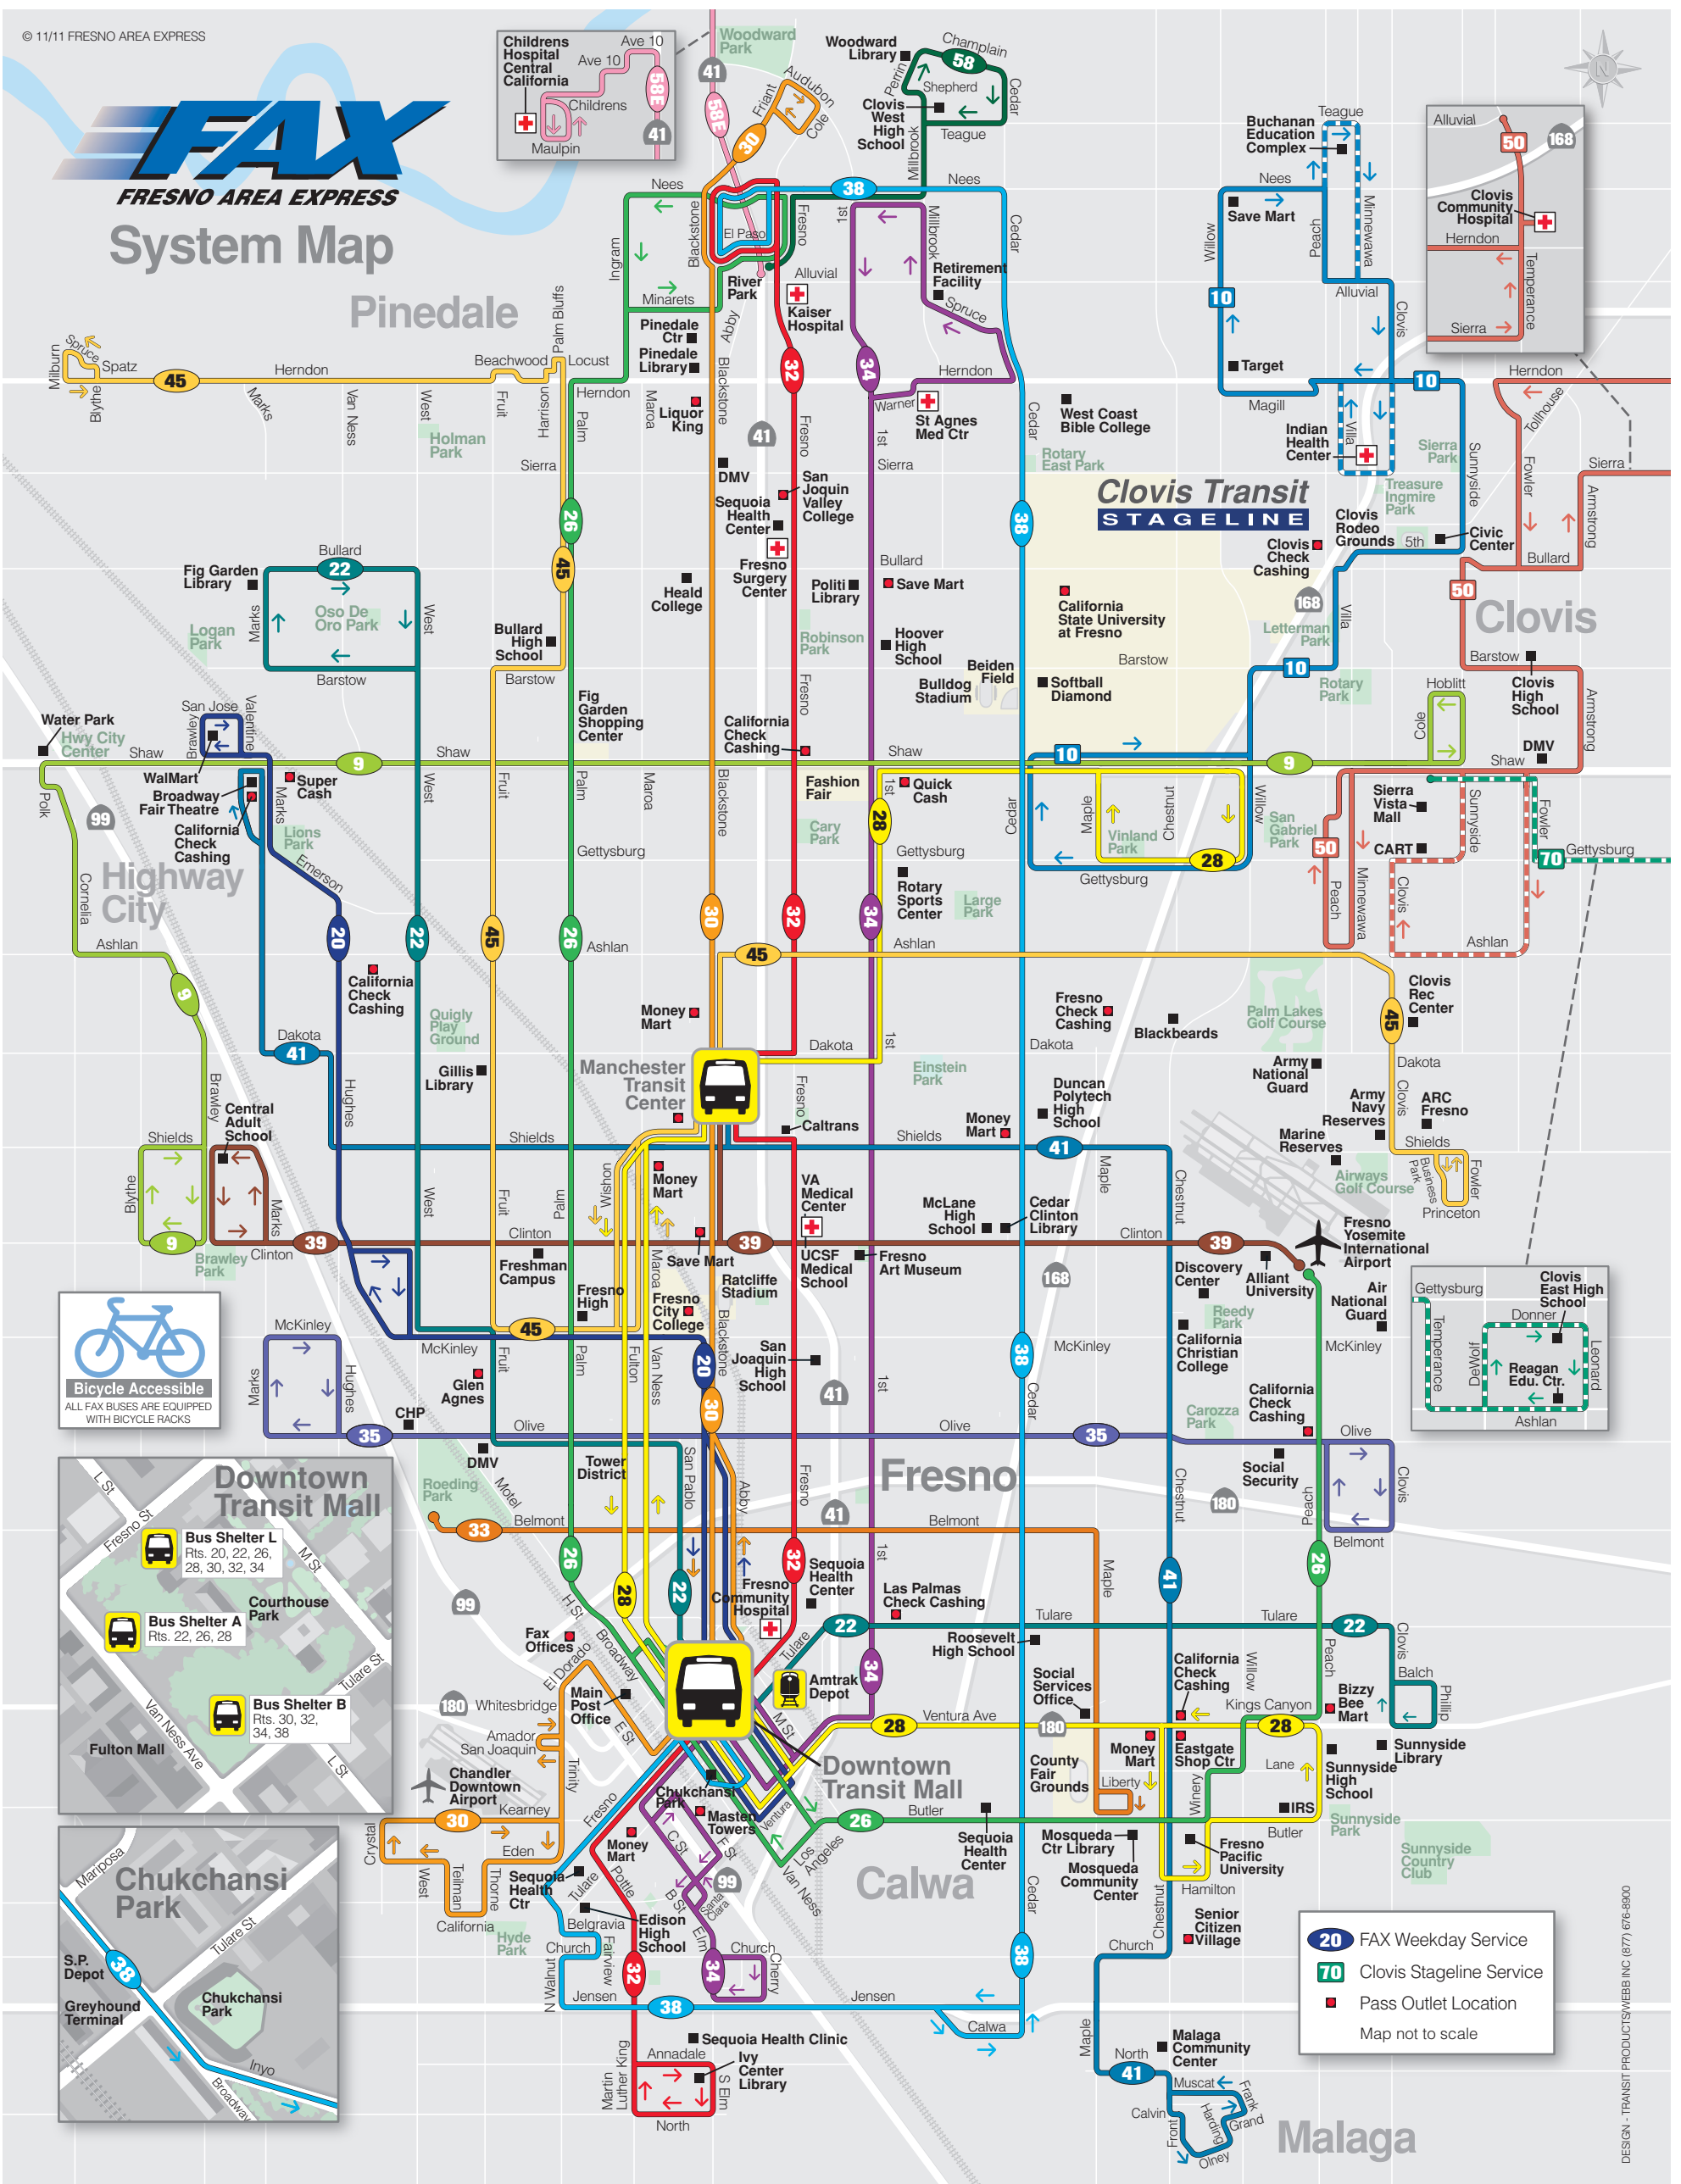

FAX

FRESNO AREA EXPRESS

System Map

Pinedale

Downtown Transit Mall

- Bus Shelter L**
Rts. 20, 22, 26, 28, 30, 32, 34
- Bus Shelter A**
Rts. 22, 26, 28
- Bus Shelter B**
Rts. 30, 32, 34, 38

Chukchansi Park

S.P. Depot, Greyhound Terminal, Chukchansi Park

- 20** FAX Weekday Service
 - 70** Clovis Stageline Service
 - Pass Outlet Location
- Map not to scale