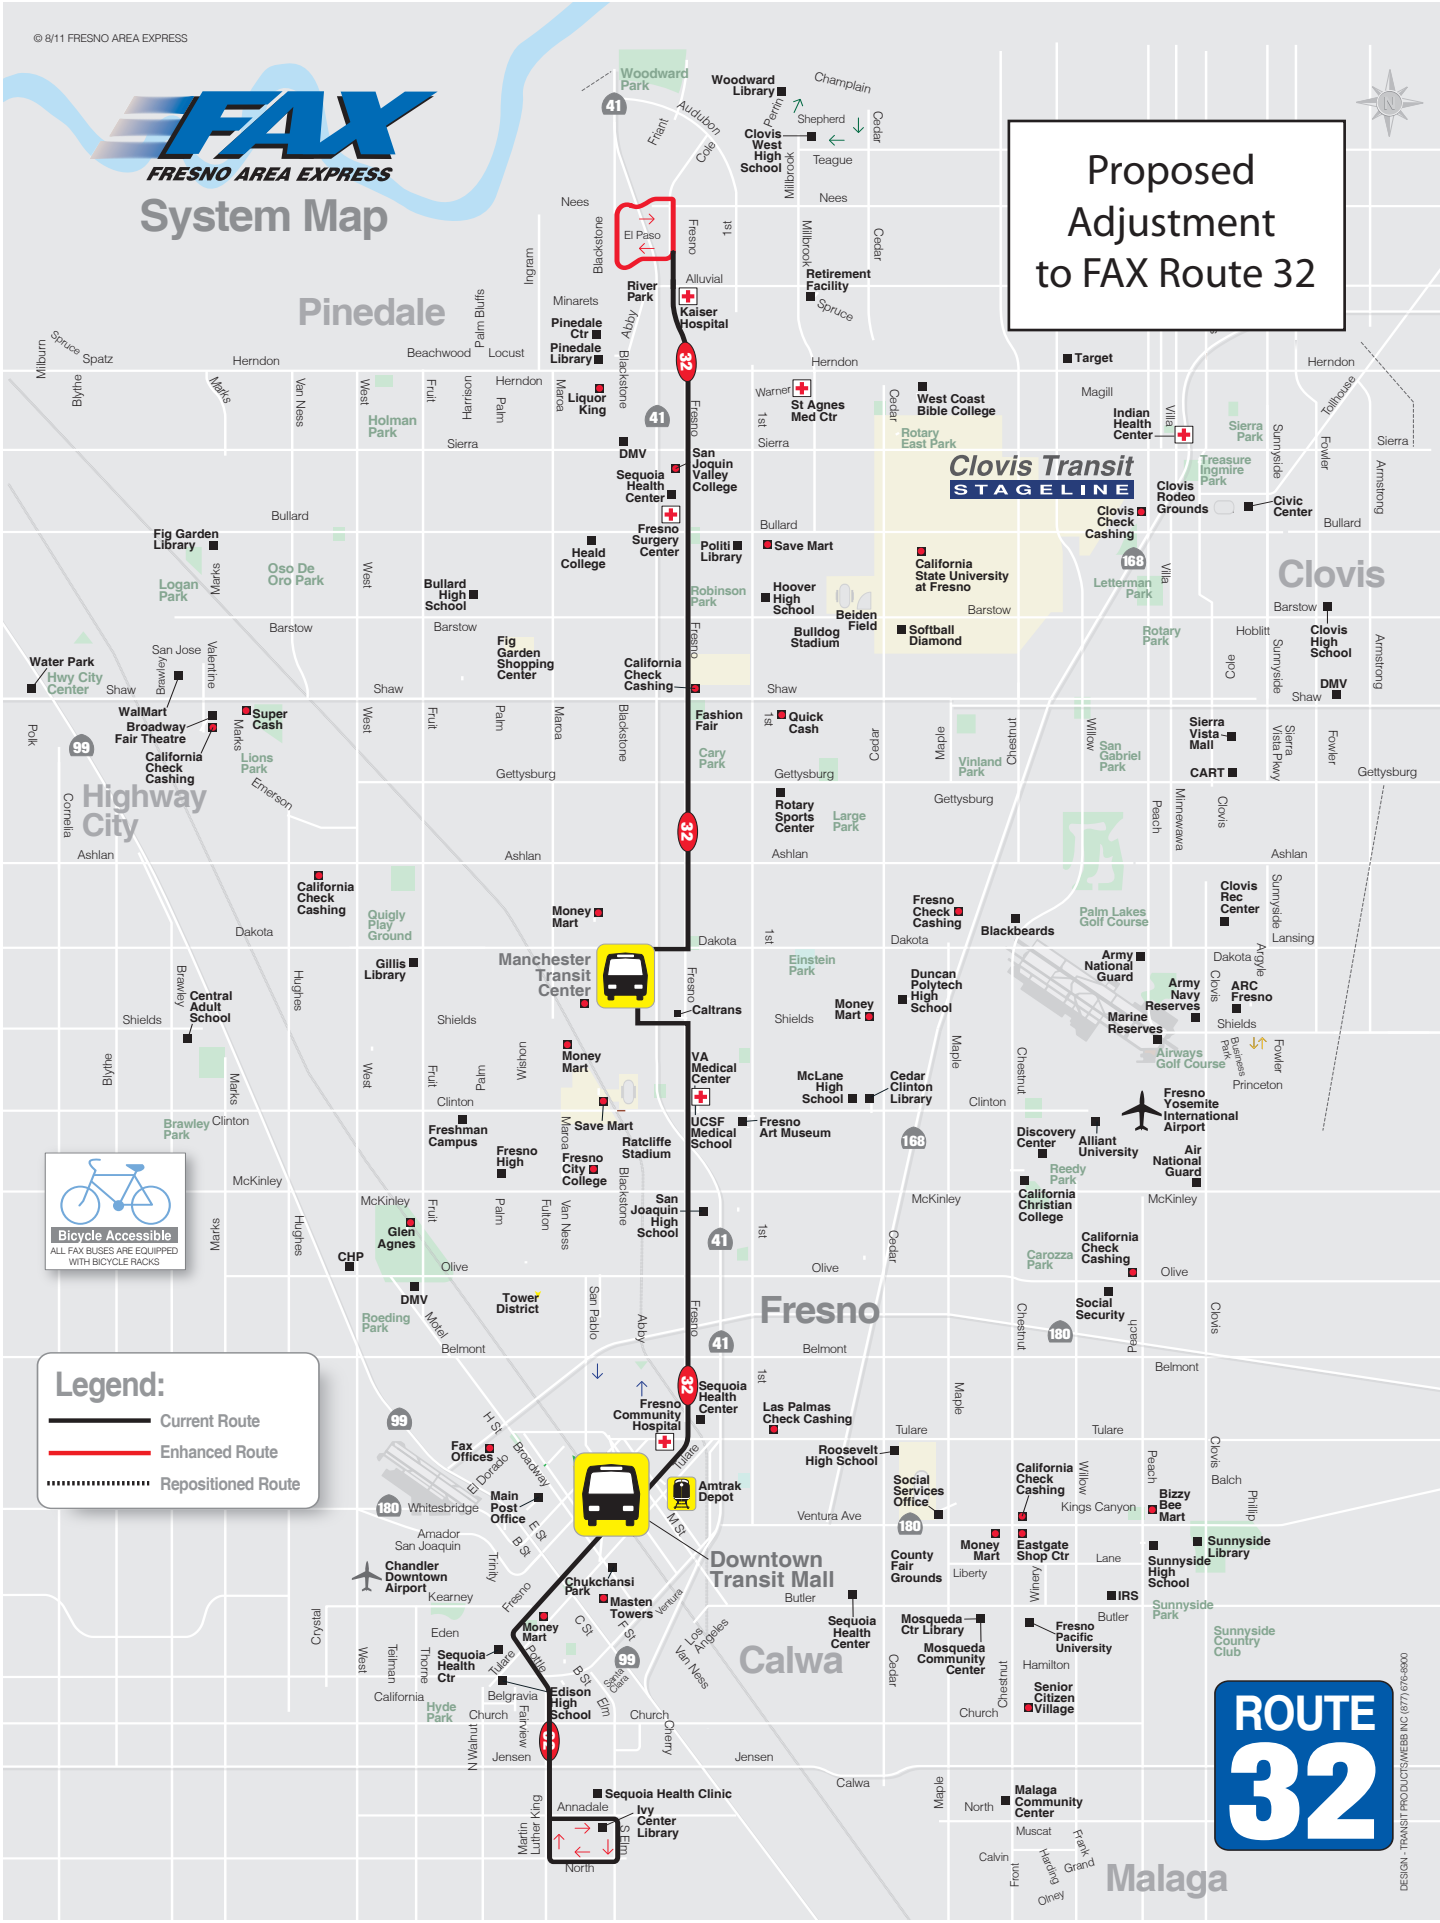

FAX

FRESNO AREA EXPRESS
System Map

Proposed Adjustment to FAX Route 32

Legend:

- Current Route
- Enhanced Route
- Repositioned Route

ROUTE 32