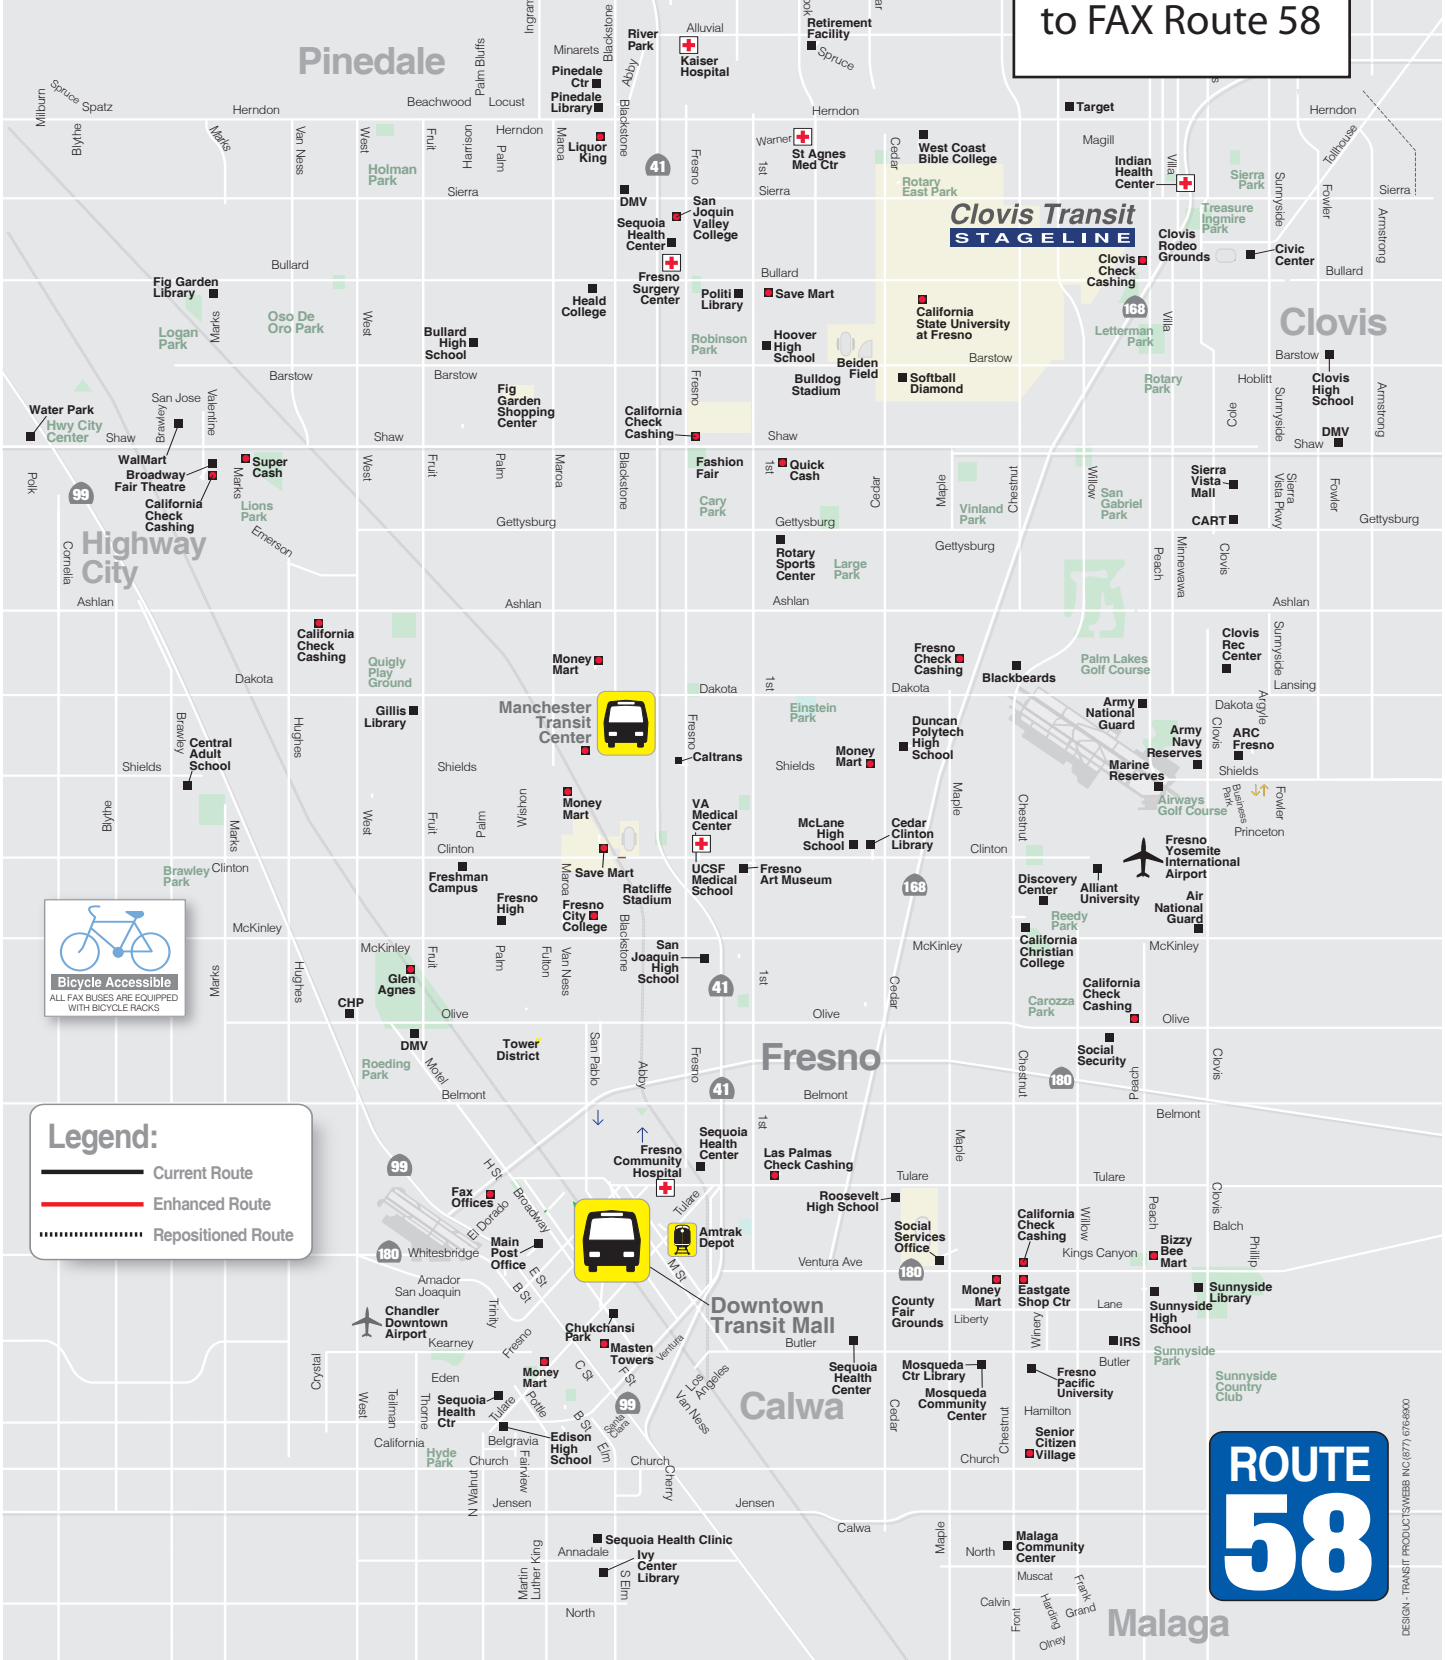

Proposed Adjustment to FAX Route 58

Legend:

- Current Route
- Enhanced Route
- ⋯ Repositioned Route

ROUTE 58