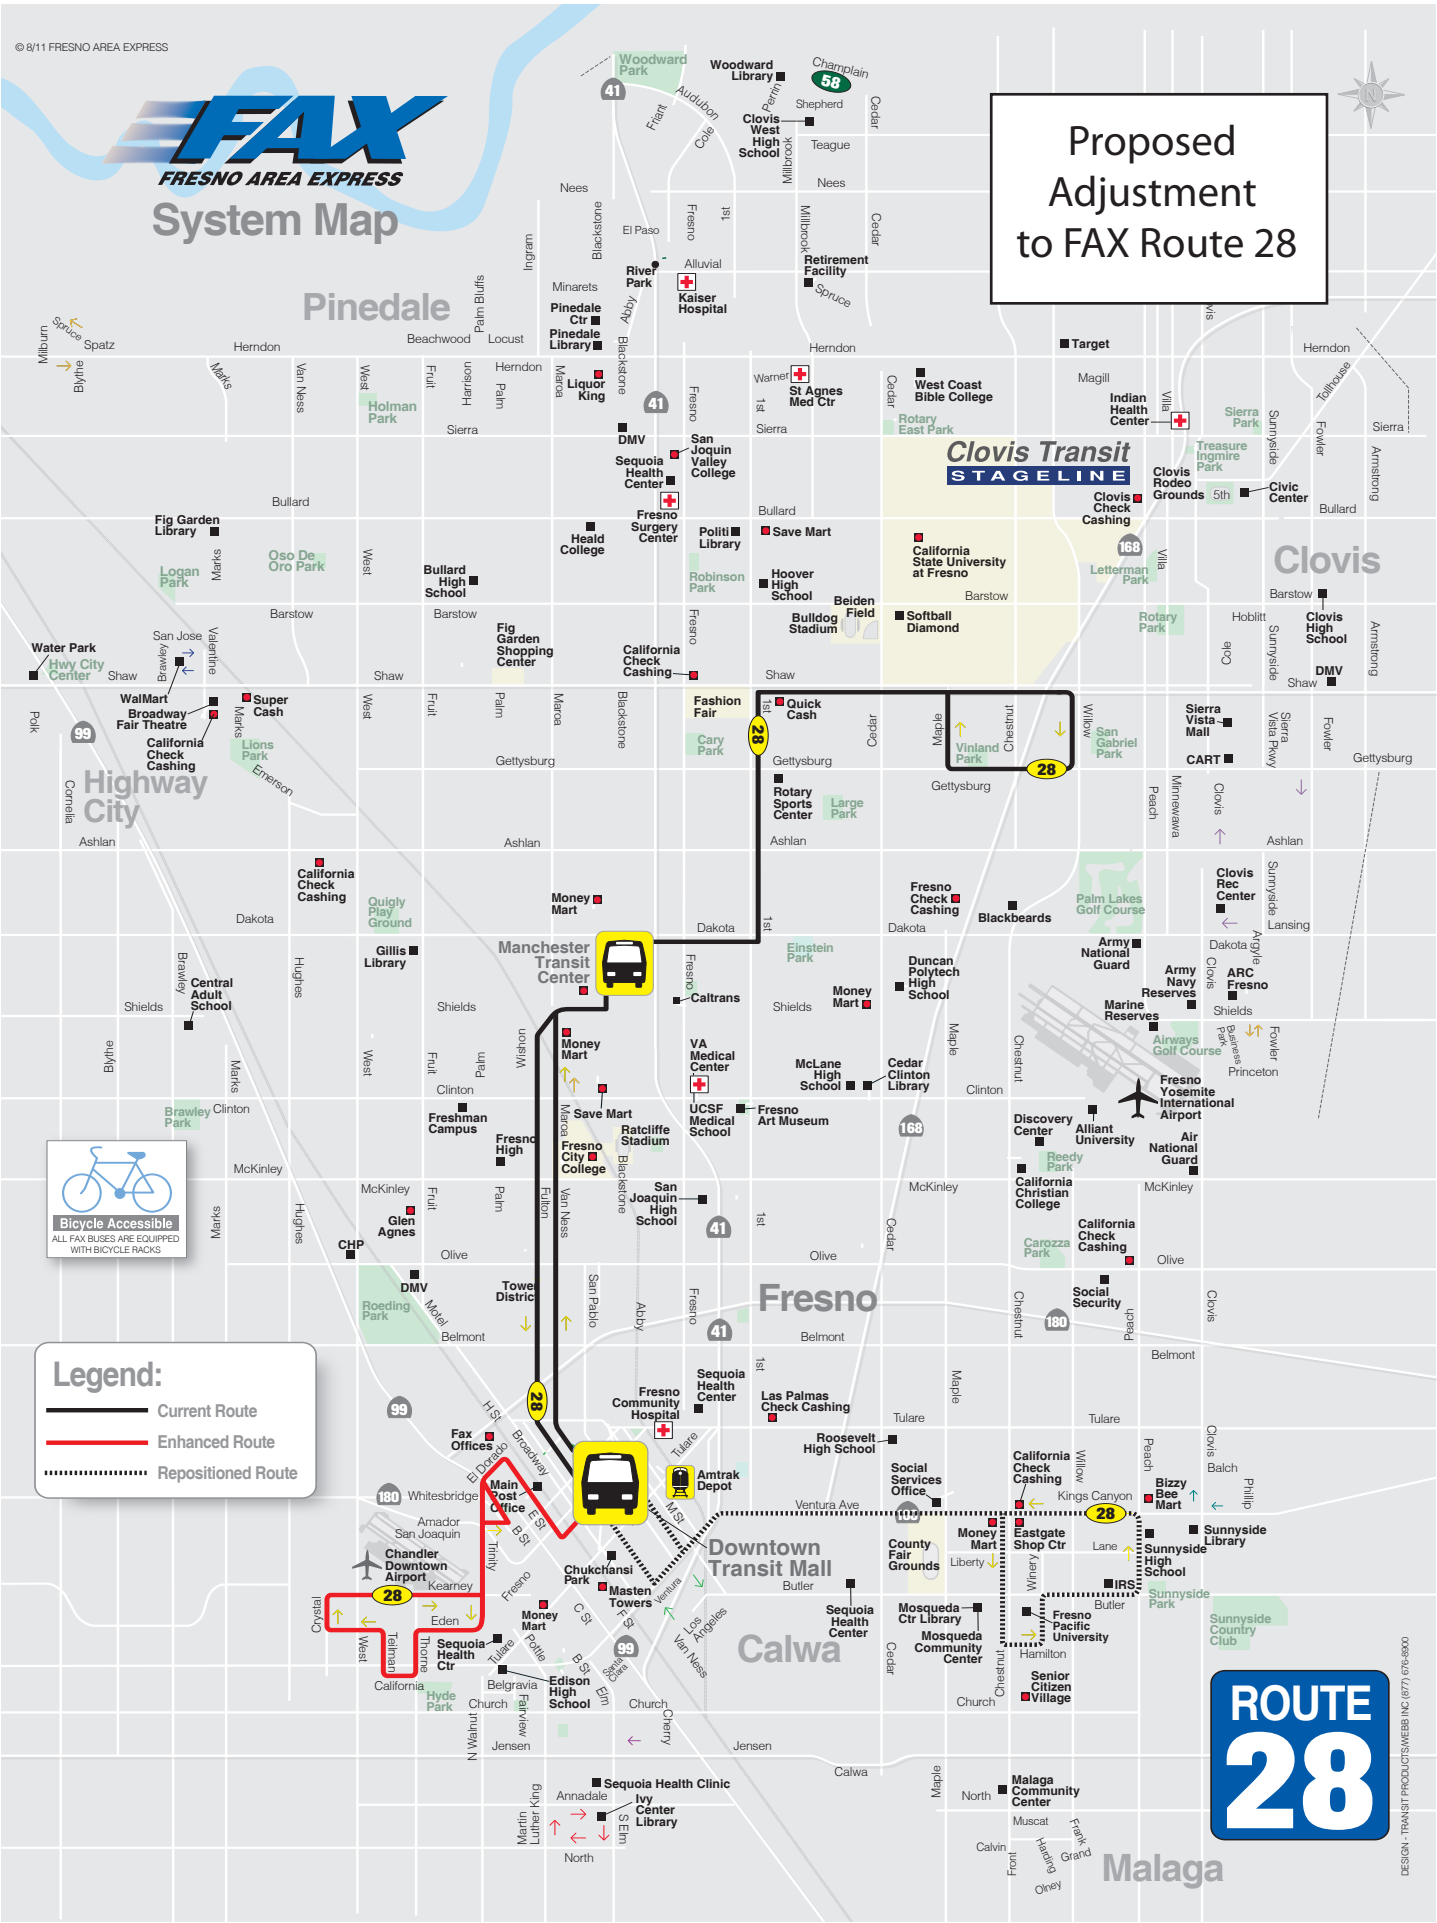

FAX

FRESNO AREA EXPRESS
System Map

Proposed Adjustment to FAX Route 28

Legend:

- Current Route
- Enhanced Route
- Repositioned Route

ROUTE 28