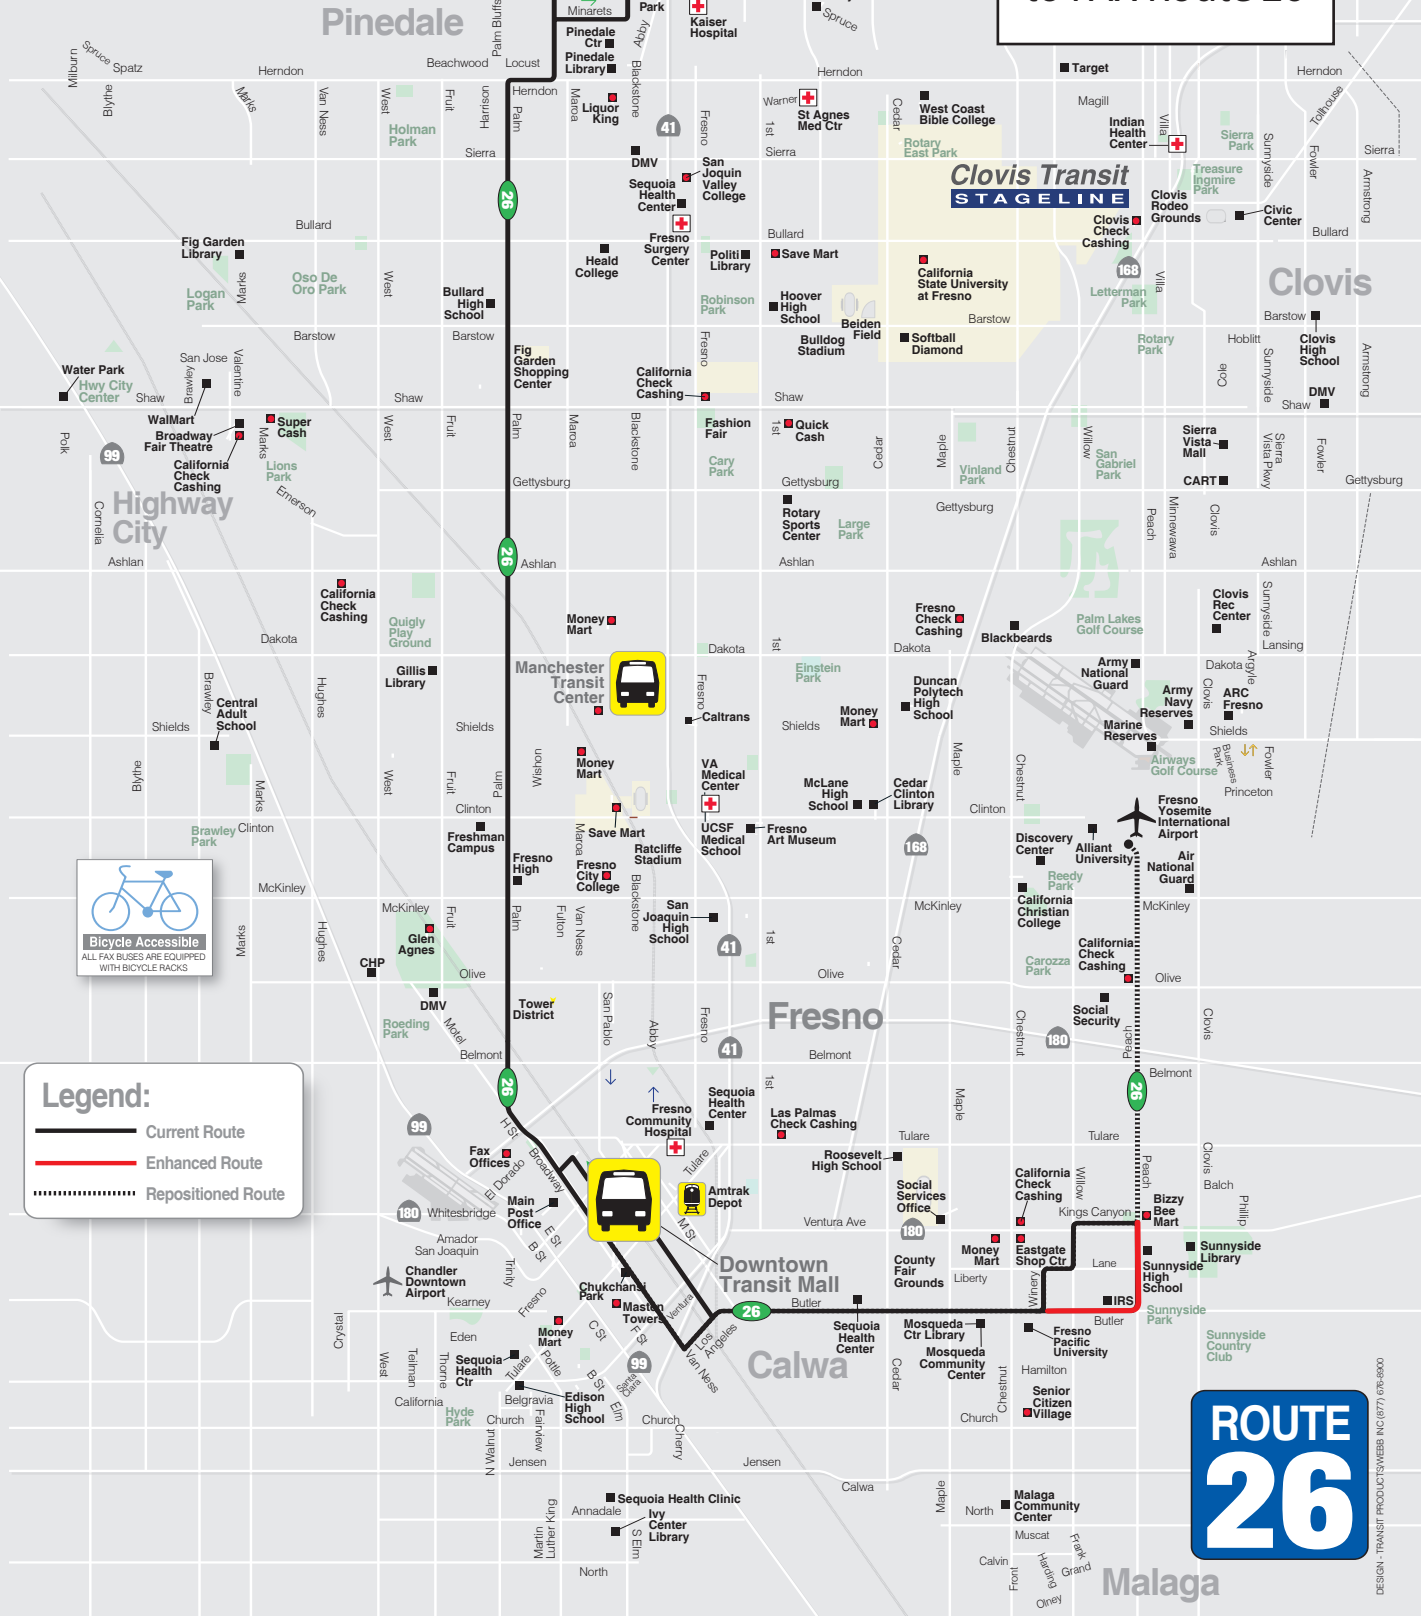

FAX

FRESNO AREA EXPRESS
System Map

Proposed
Adjustment
to FAX Route 26

Legend:

- Current Route
- Enhanced Route
- ⋯ Repositioned Route

**ROUTE
26**