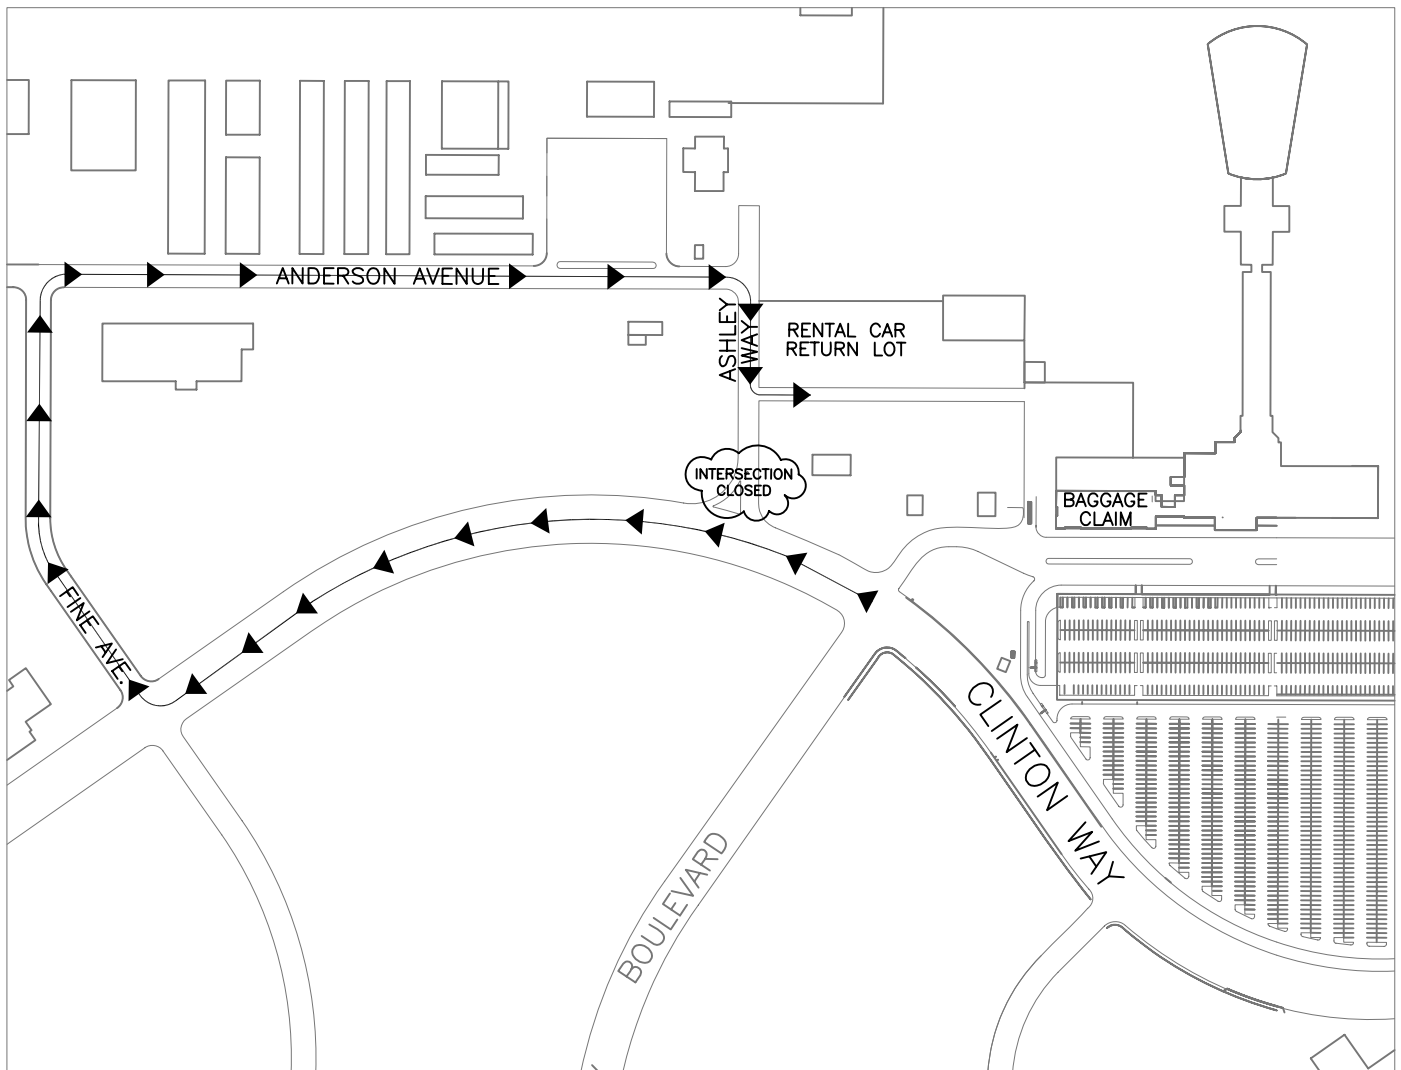

RENTAL CAR RETURN DETOUR

EFFECTIVE THROUGH FRIDAY, OCTOBER 19, 2007

Beginning Monday, October 8th through Friday, October 19th, Ashley Way will be temporarily closed at Clinton Way. All return car returns will need to proceed west on Clinton Way, one block past Ashley Way - PAST THE AIRPORT. From Clinton Way:

- **TURN RIGHT on Fine Ave** and proceed to the stop sign at Anderson Ave.
- **TURN RIGHT onto Anderson Ave** and proceed to the next stop sign at Ashley Way.
- **TURN RIGHT on Ashley Way** following the road to the rental car return lot on the left hand side.